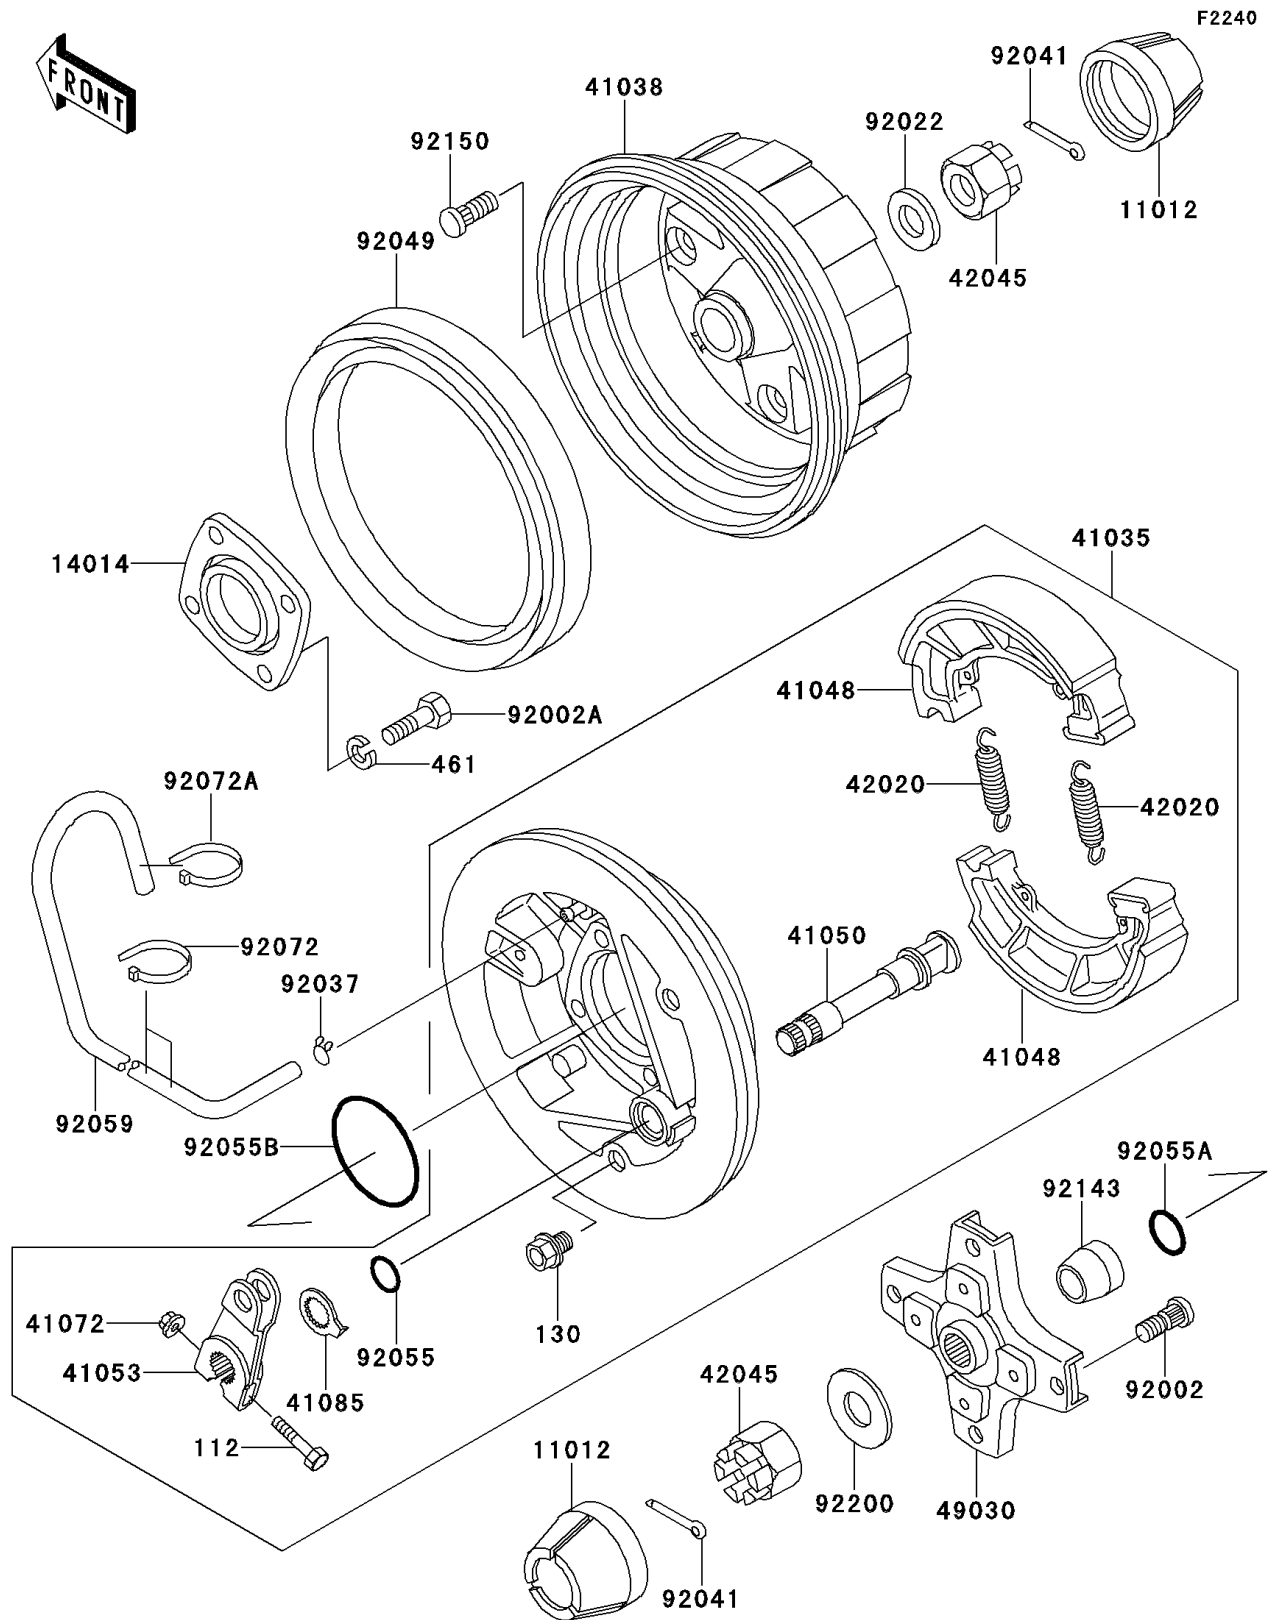

2005 Bayou 250

PARTS DIAGRAM

Rear Hub

2005 Bayou 250

PARTS LIST

Rear Hub

ITEM NAME	PART NUMBER	QUANTITY
-----------	-------------	----------
