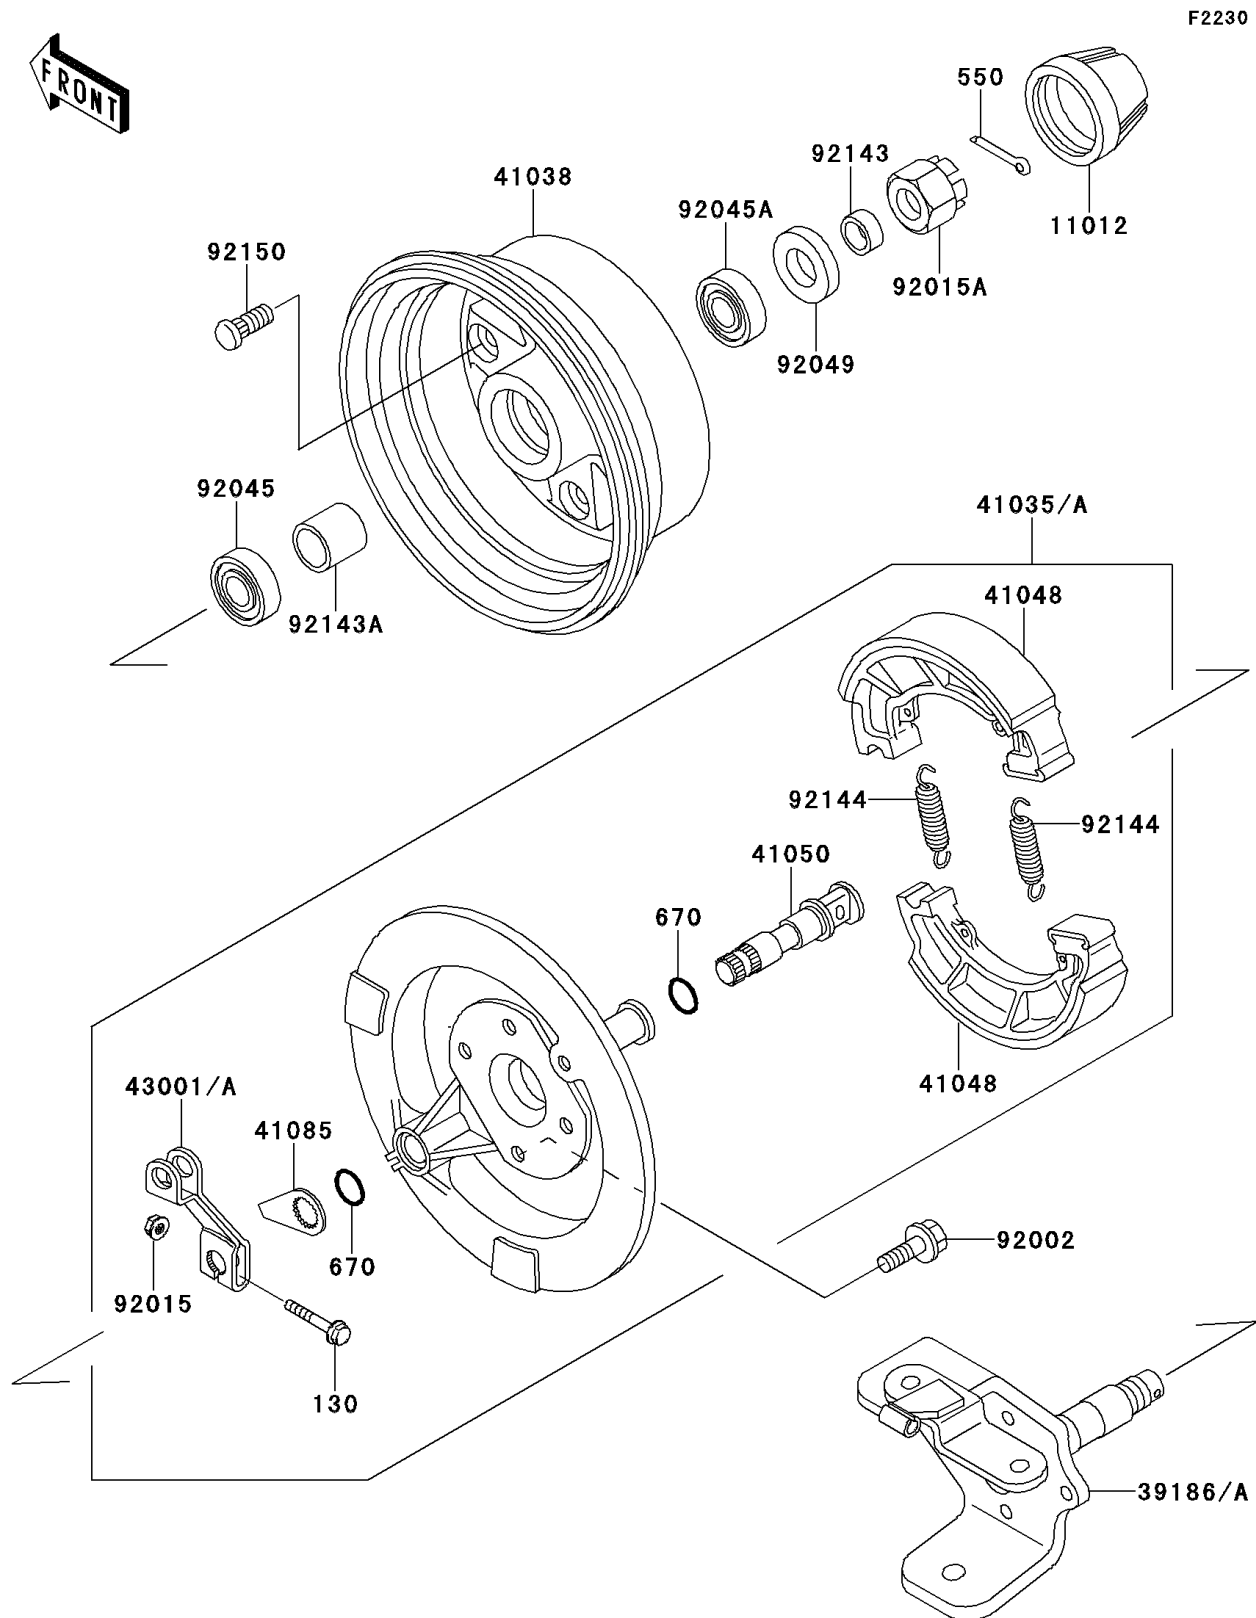

2005 Bayou 250

PARTS DIAGRAM

Front Hub

2005 Bayou 250

PARTS LIST

Front Hub

ITEM NAME

PART NUMBER

QUANTITY
