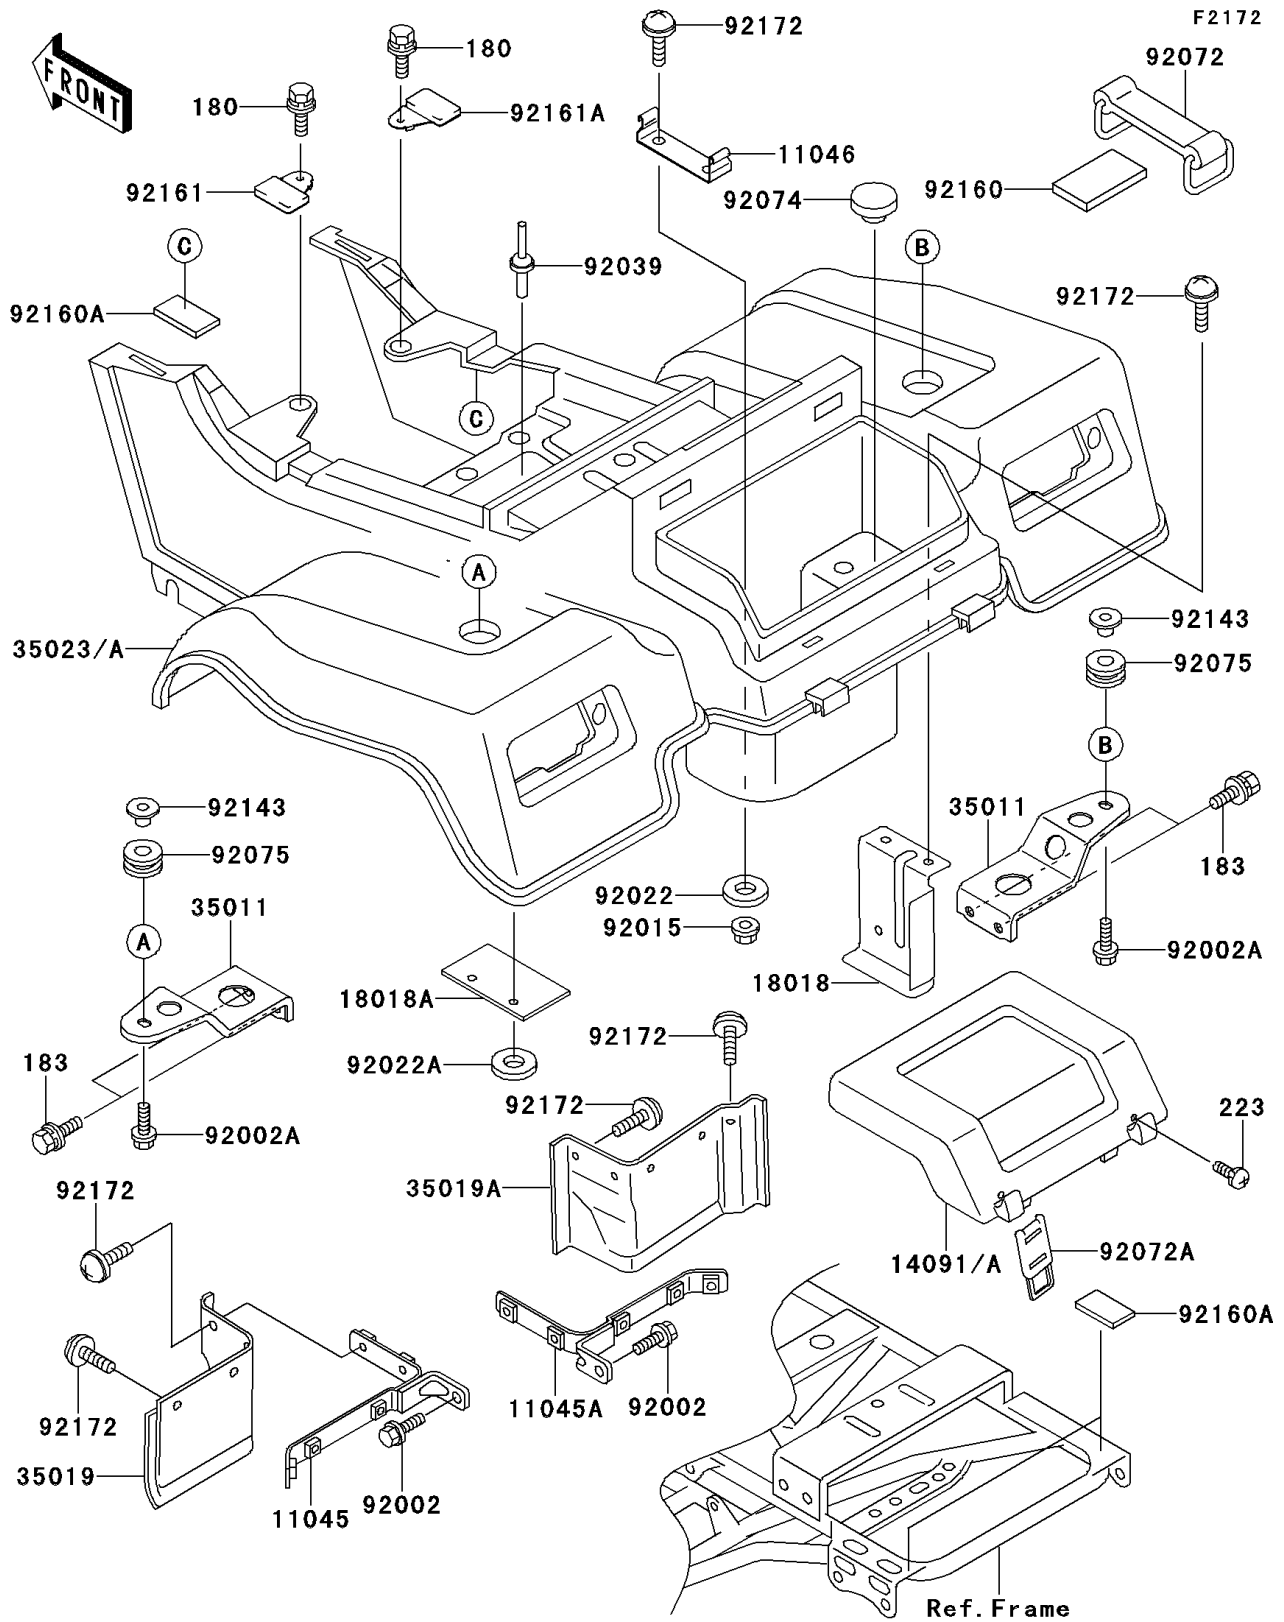

2005 Bayou 250

PARTS DIAGRAM

Rear Fender(s)

Kawasaki

Let the Good Times Roll®

2005 Bayou 250

PARTS LIST

Rear Fender(s)

ITEM NAME

PART NUMBER

QUANTITY
