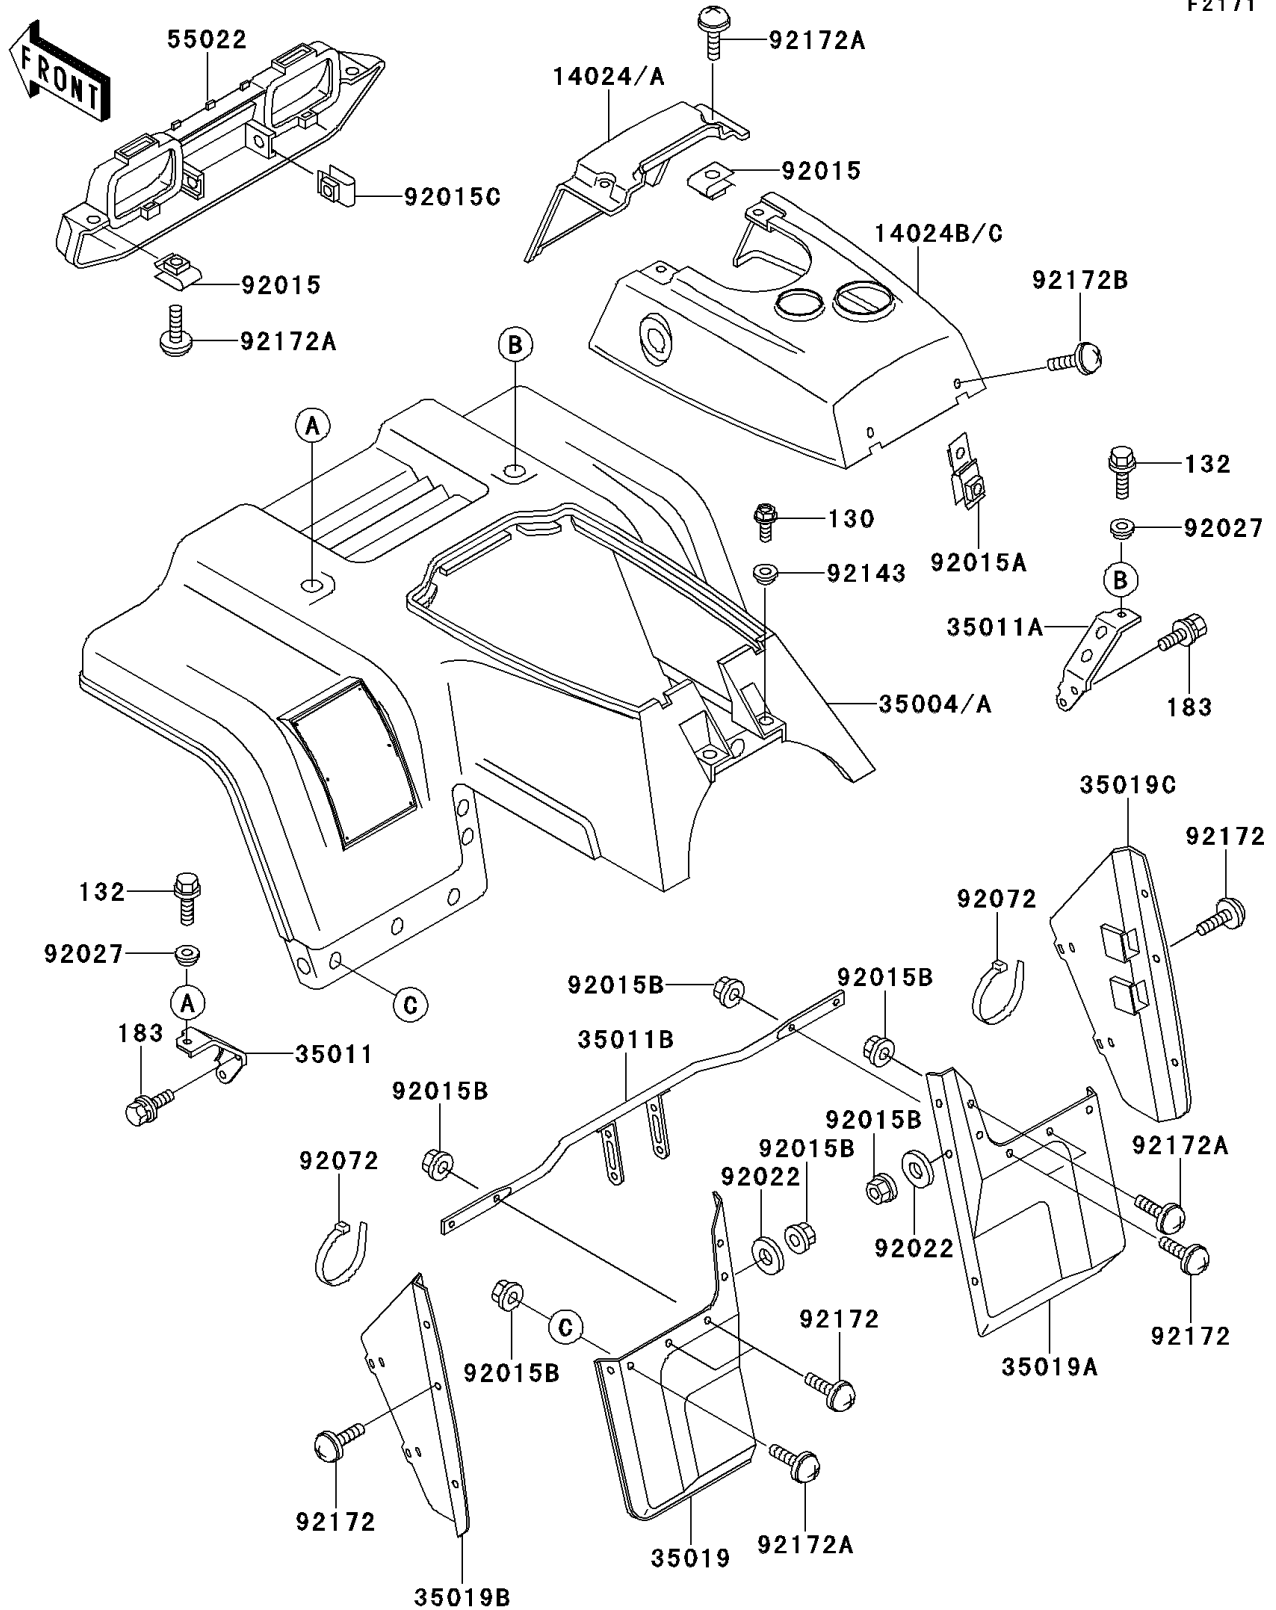

2005 Bayou 250

PARTS DIAGRAM

Front Fender(s)

F2171

2005 Bayou 250

PARTS LIST

Front Fender(s)

ITEM NAME

PART NUMBER

QUANTITY
