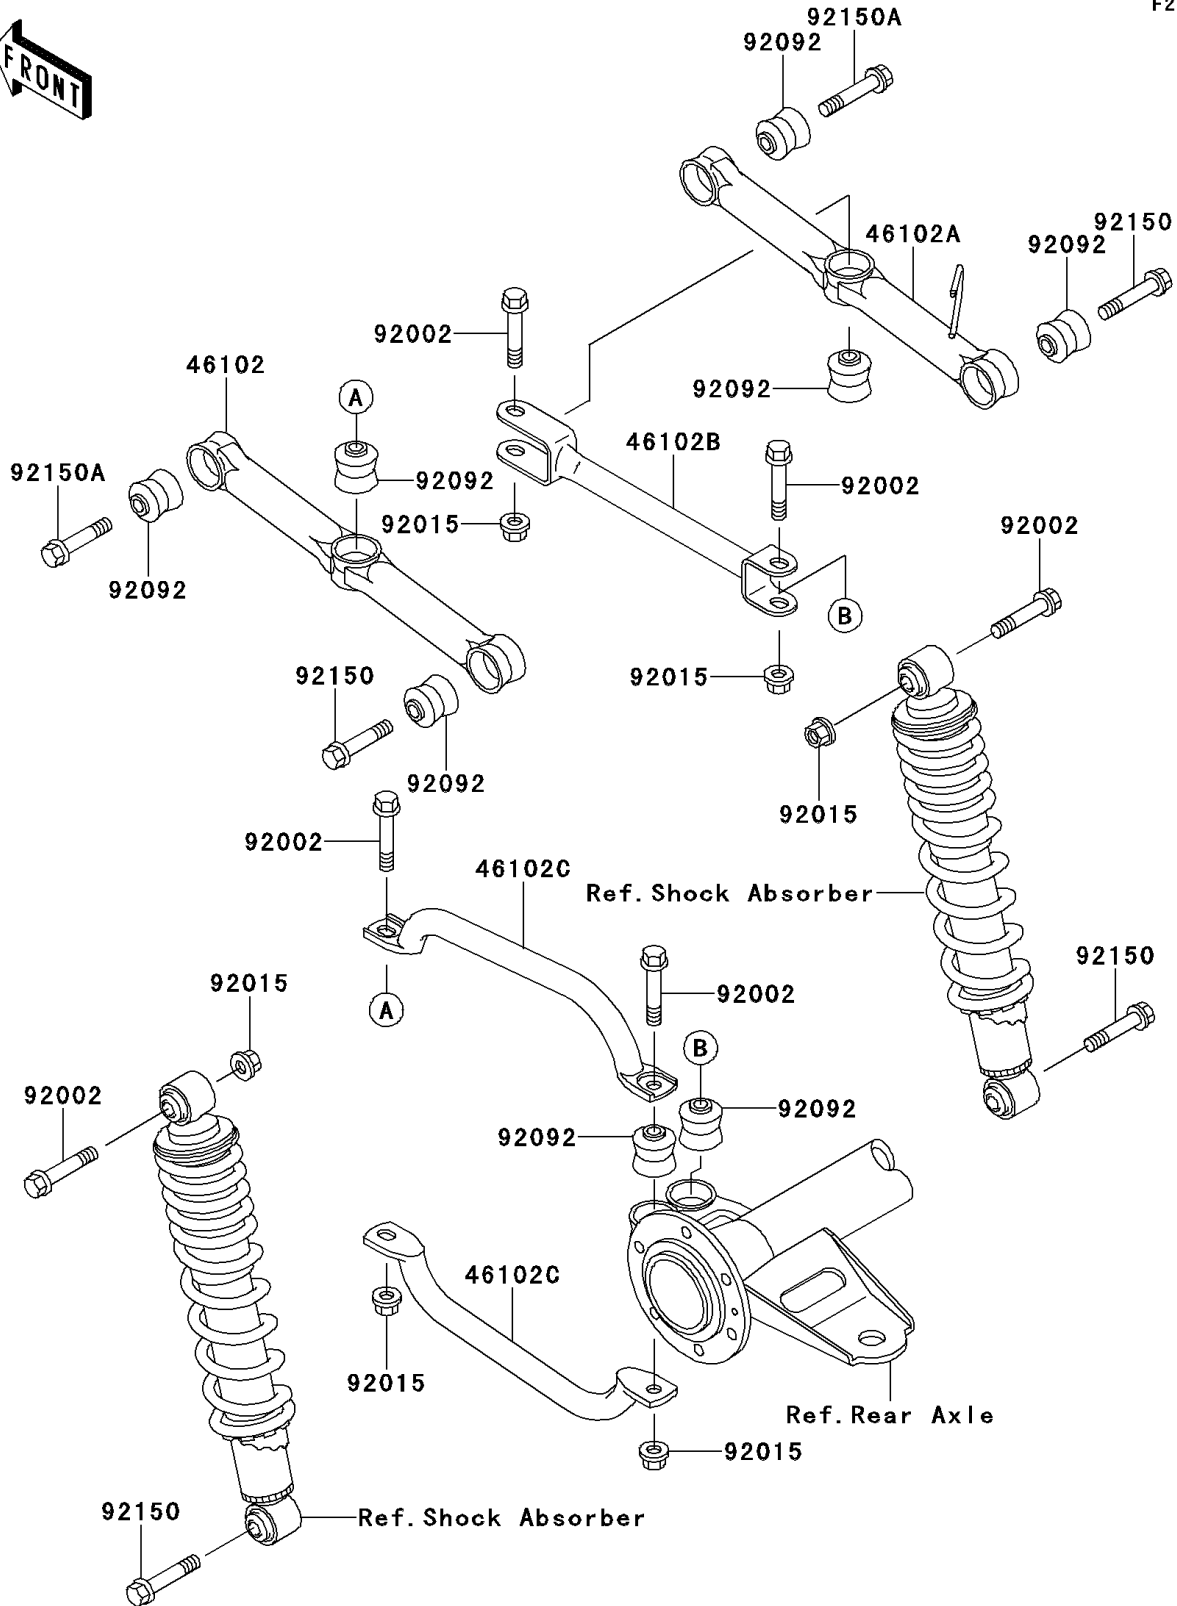

2005 Bayou 250

PARTS DIAGRAM

Rear Suspension

F2153