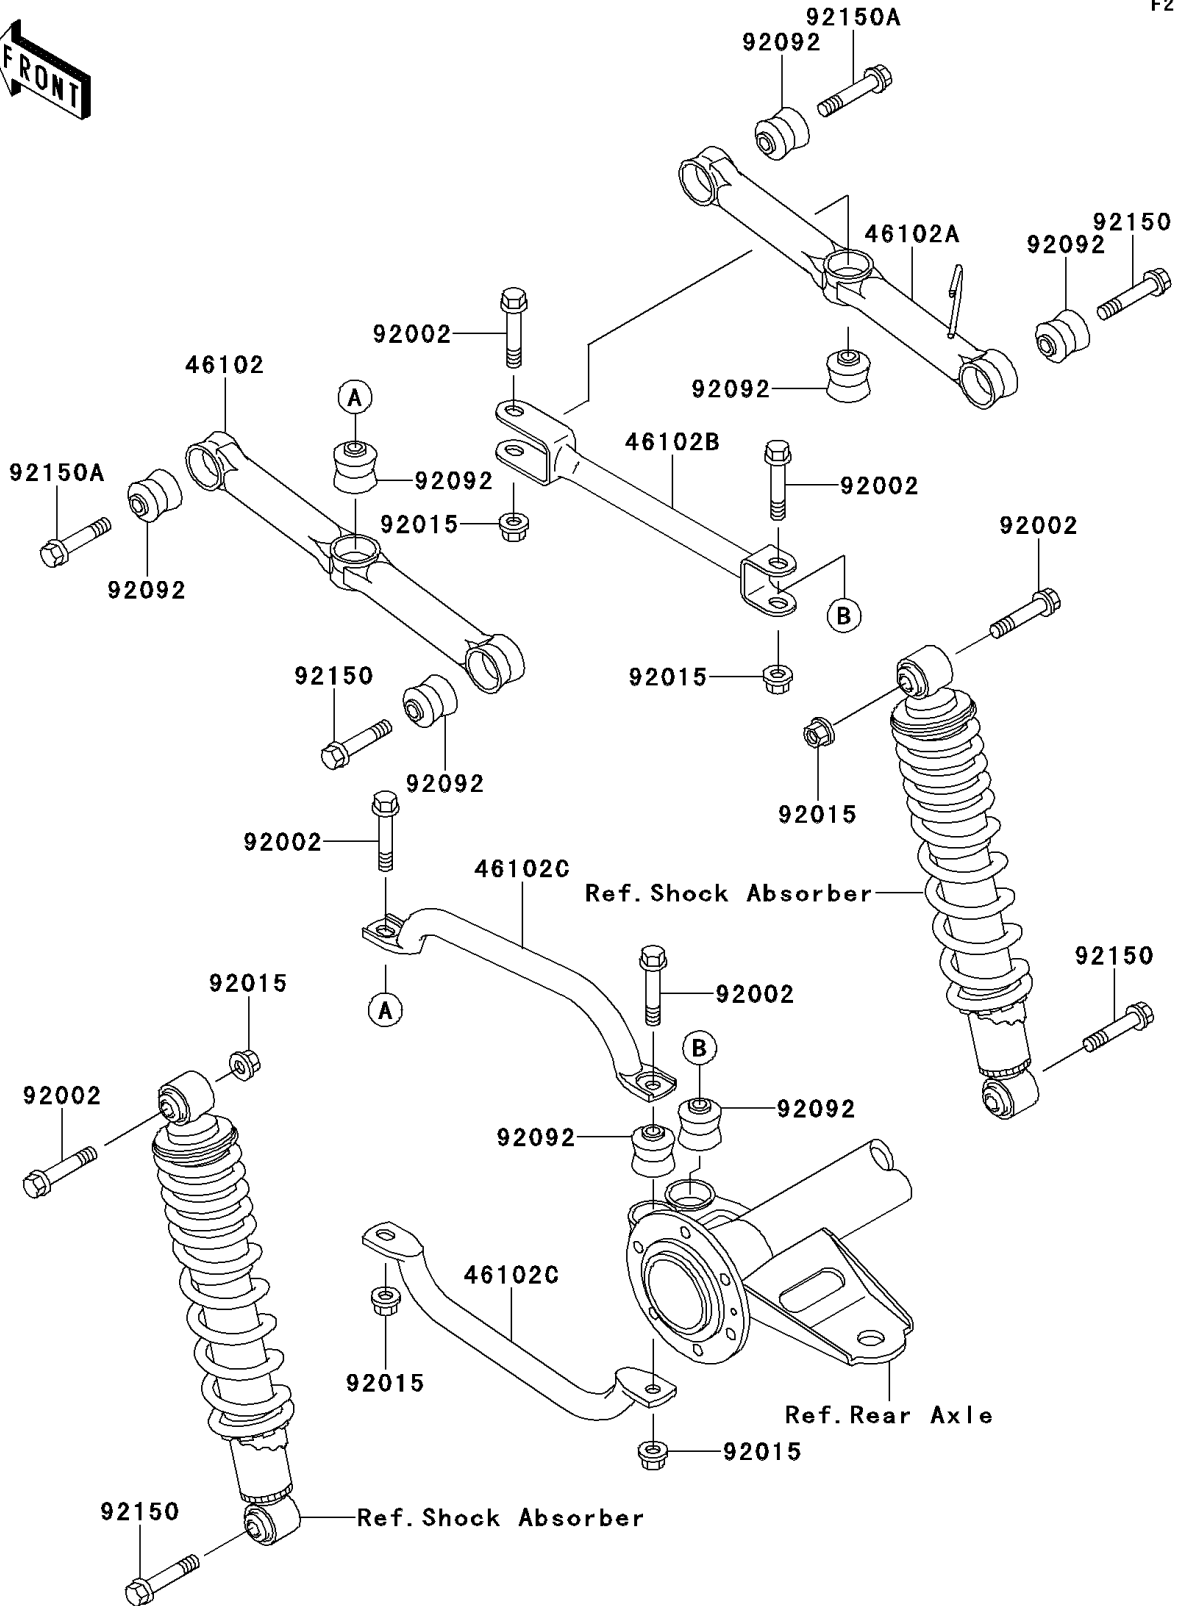

2003 Bayou 250

PARTS DIAGRAM

Rear Suspension

F2153

2003 Bayou 250

PARTS LIST

Rear Suspension

ITEM NAME

PART NUMBER

QUANTITY
