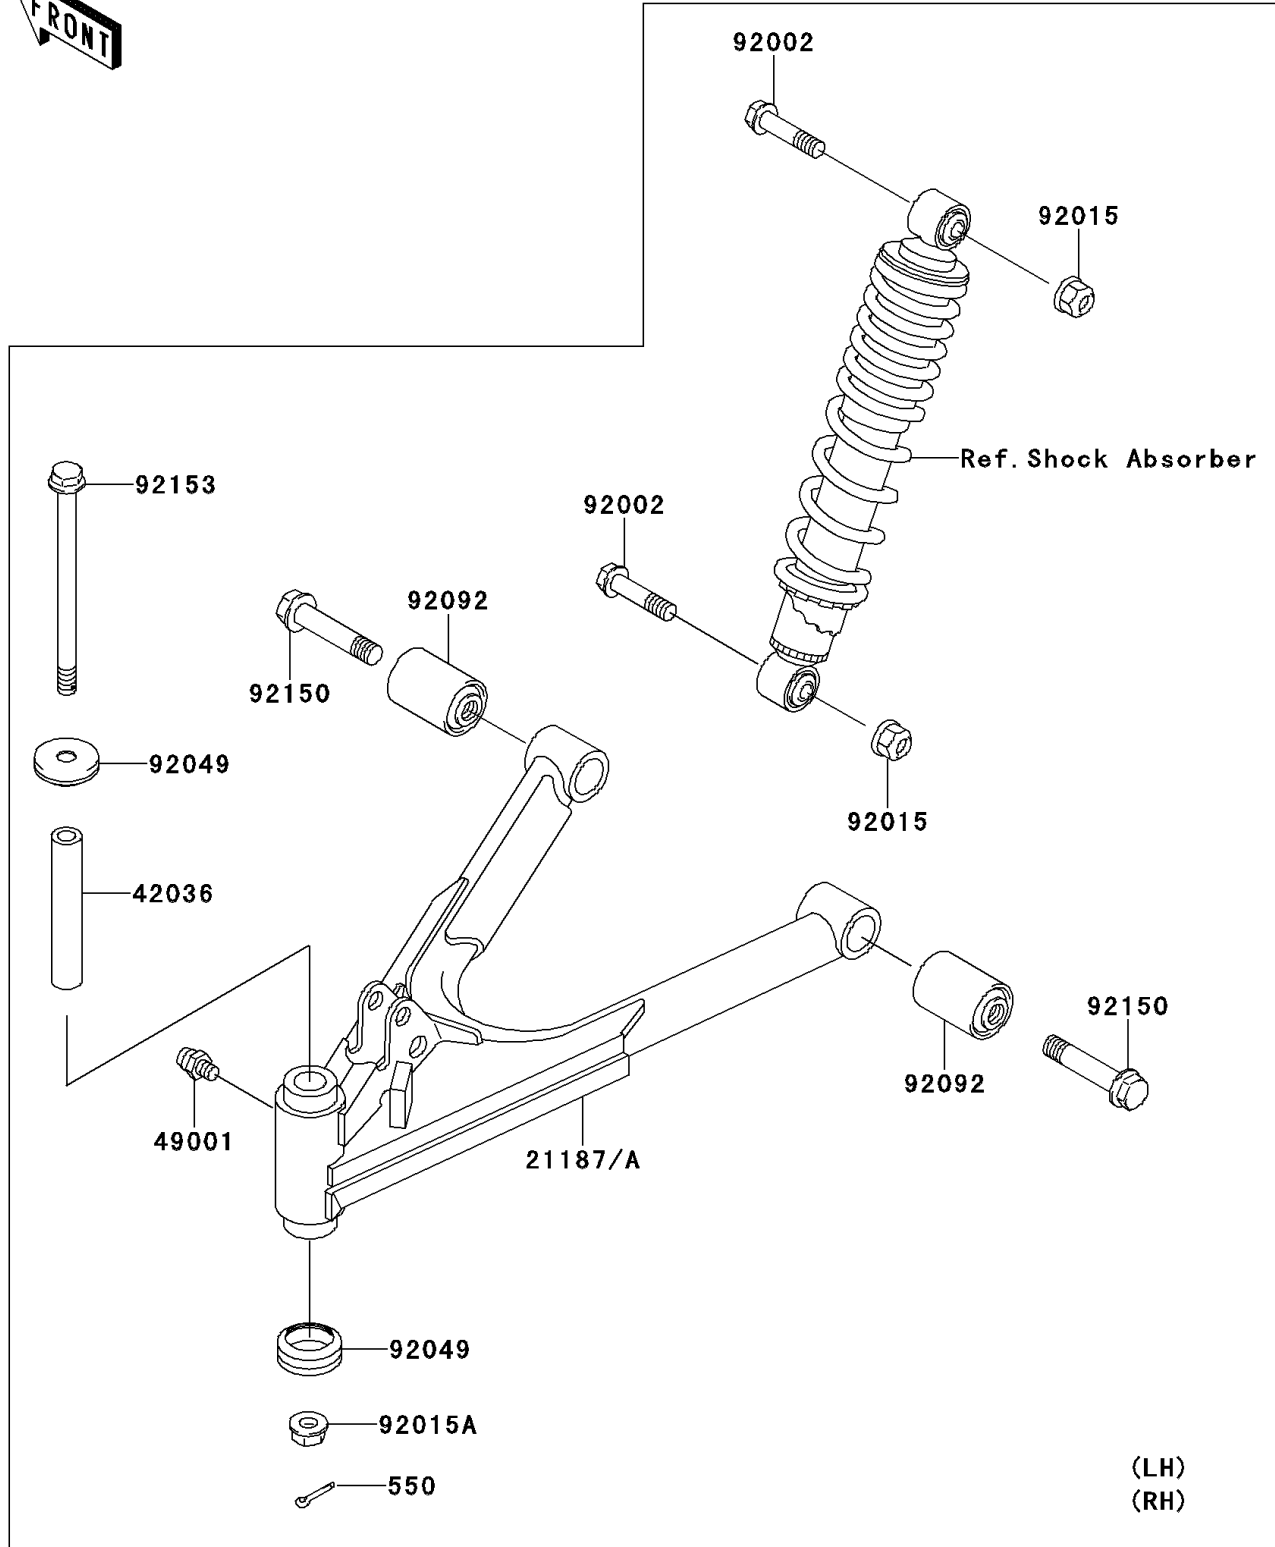

2003 Bayou 250

PARTS DIAGRAM

Front Suspension

F2152