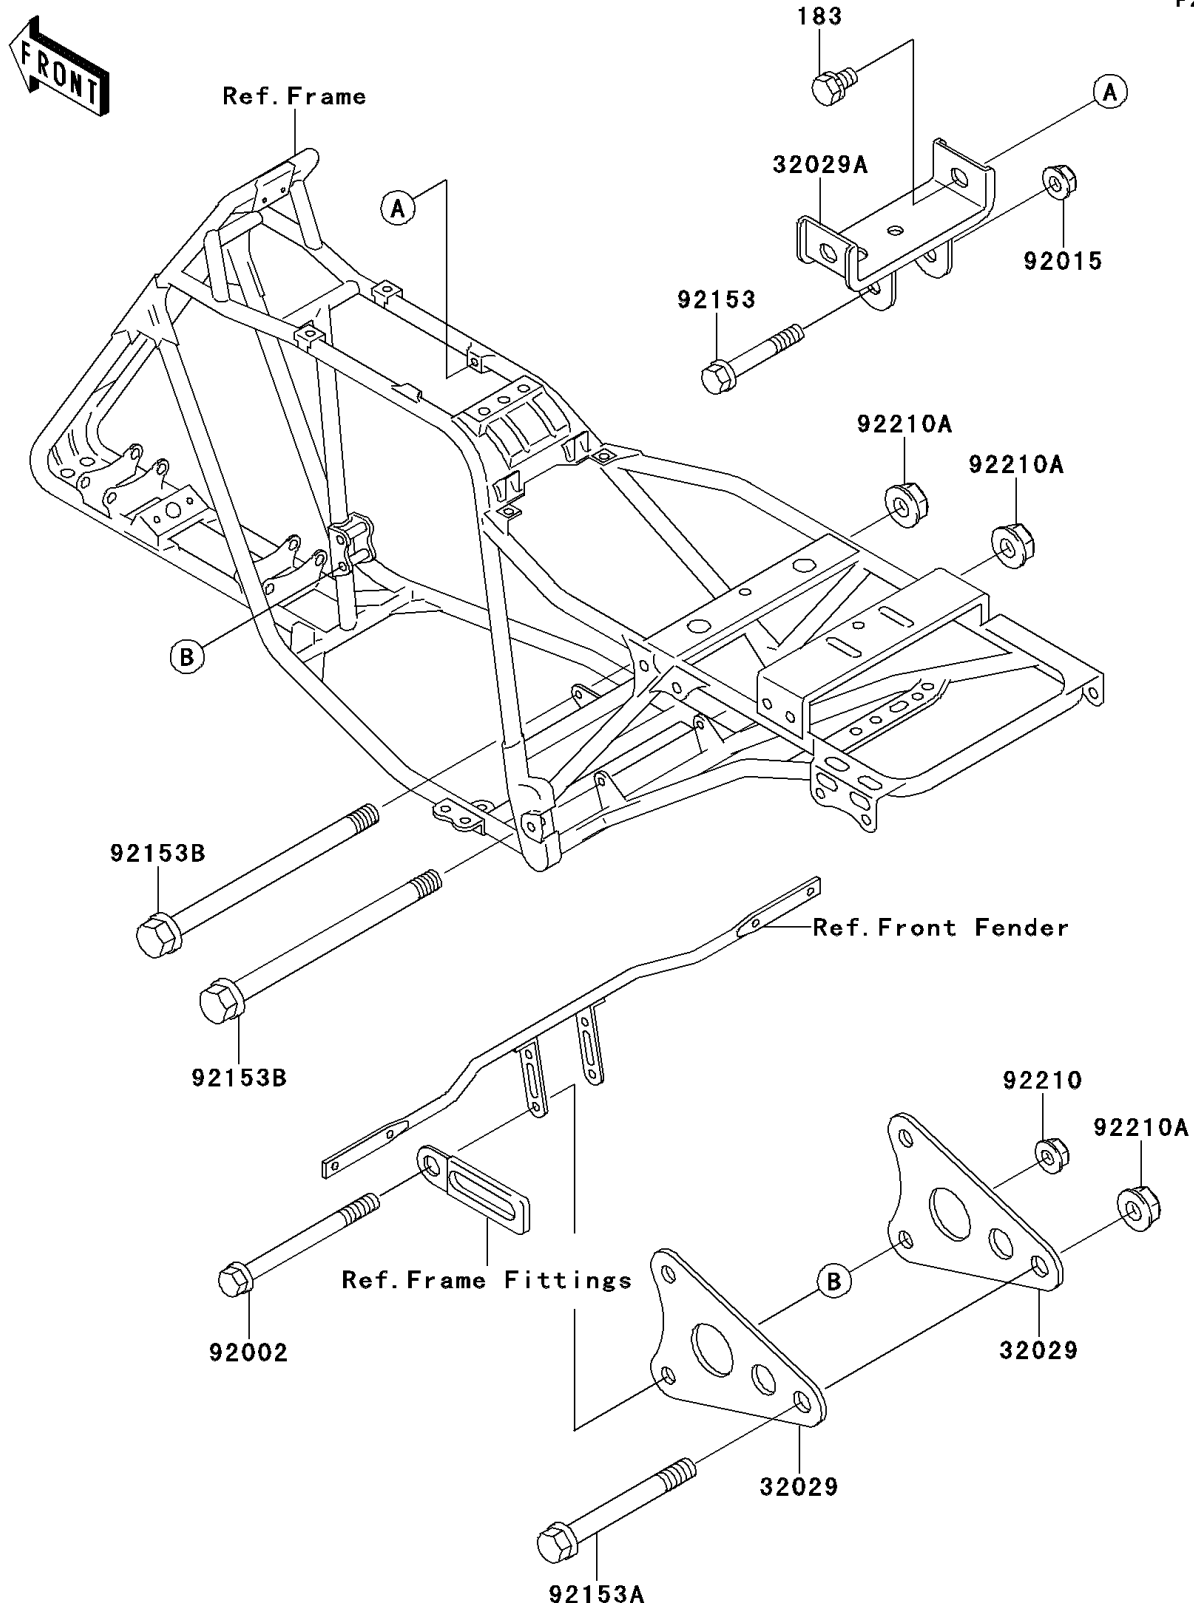

2004 Bayou 250

PARTS DIAGRAM

Engine Mount

F2122

2004 Bayou 250

PARTS LIST

Engine Mount

ITEM NAME

PART NUMBER

QUANTITY
