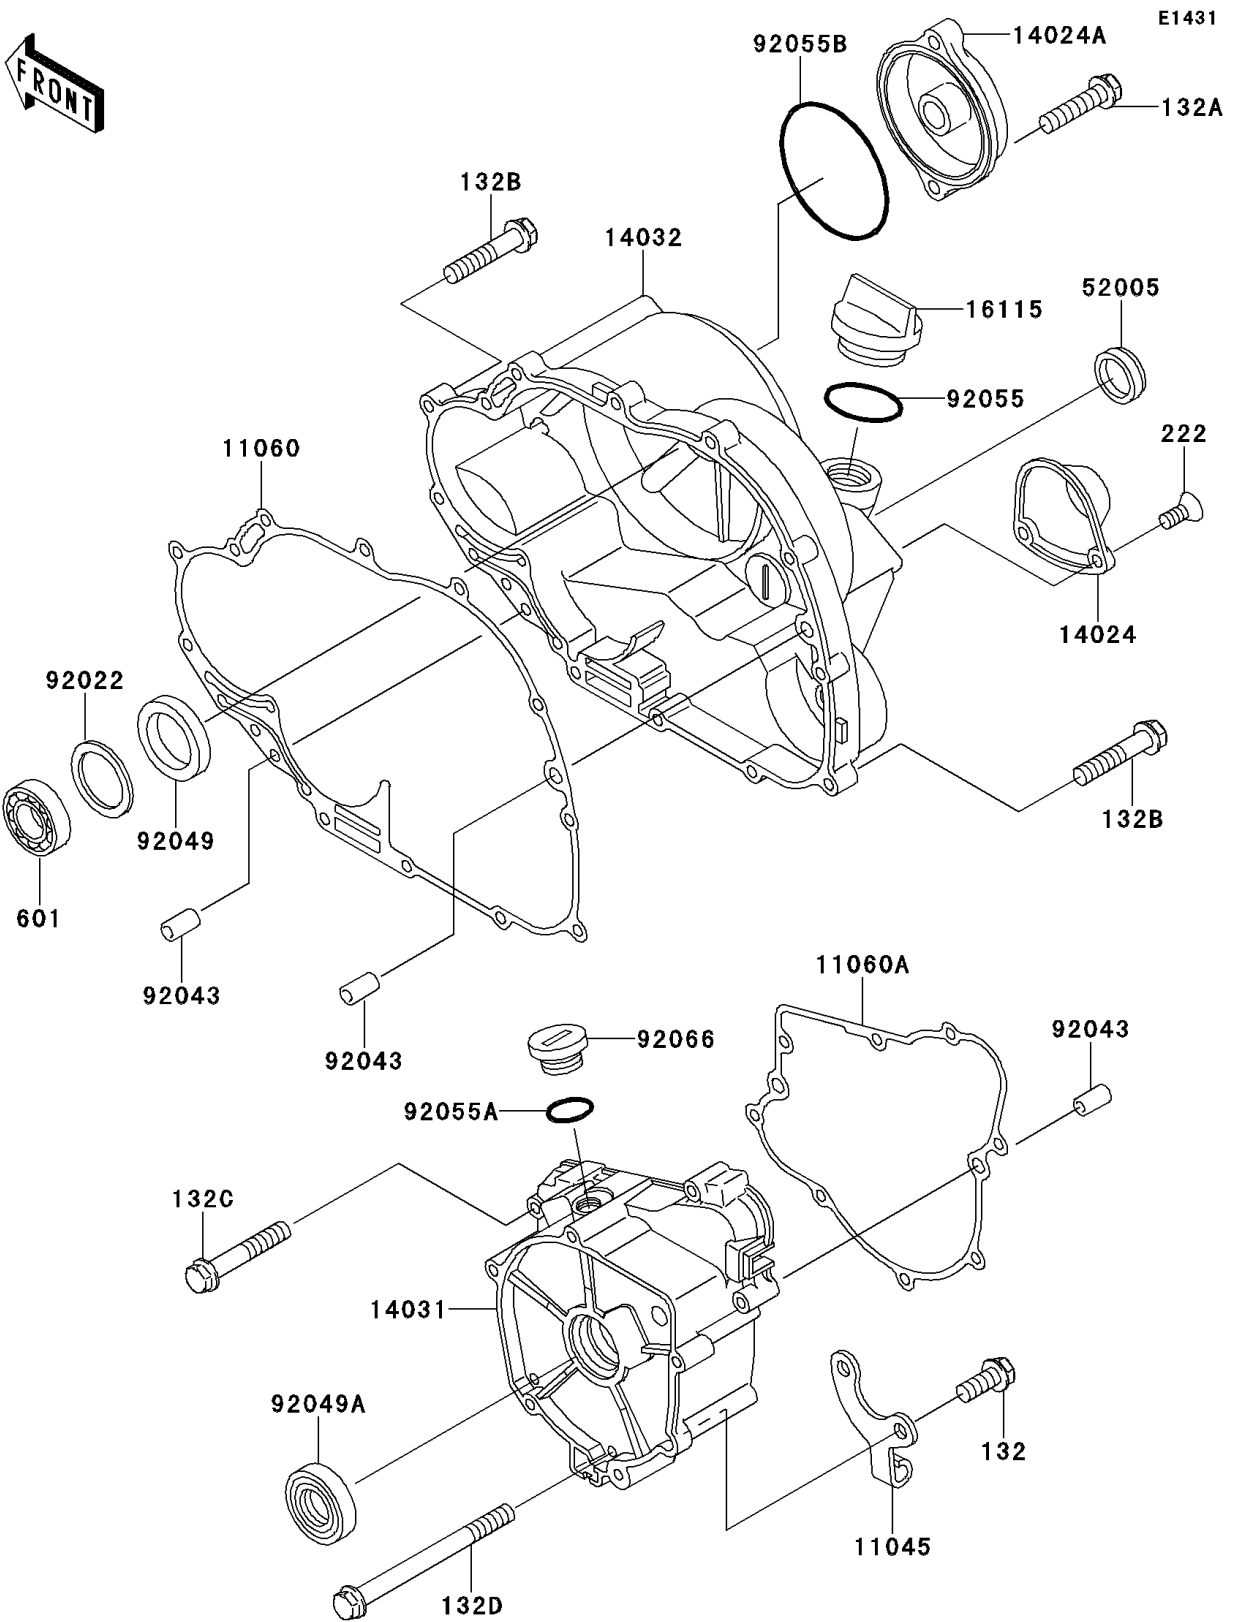

2005 Bayou 250

PARTS DIAGRAM

Engine Cover(s)

2005 Bayou 250

PARTS LIST

Engine Cover(s)

ITEM NAME

PART NUMBER

QUANTITY
