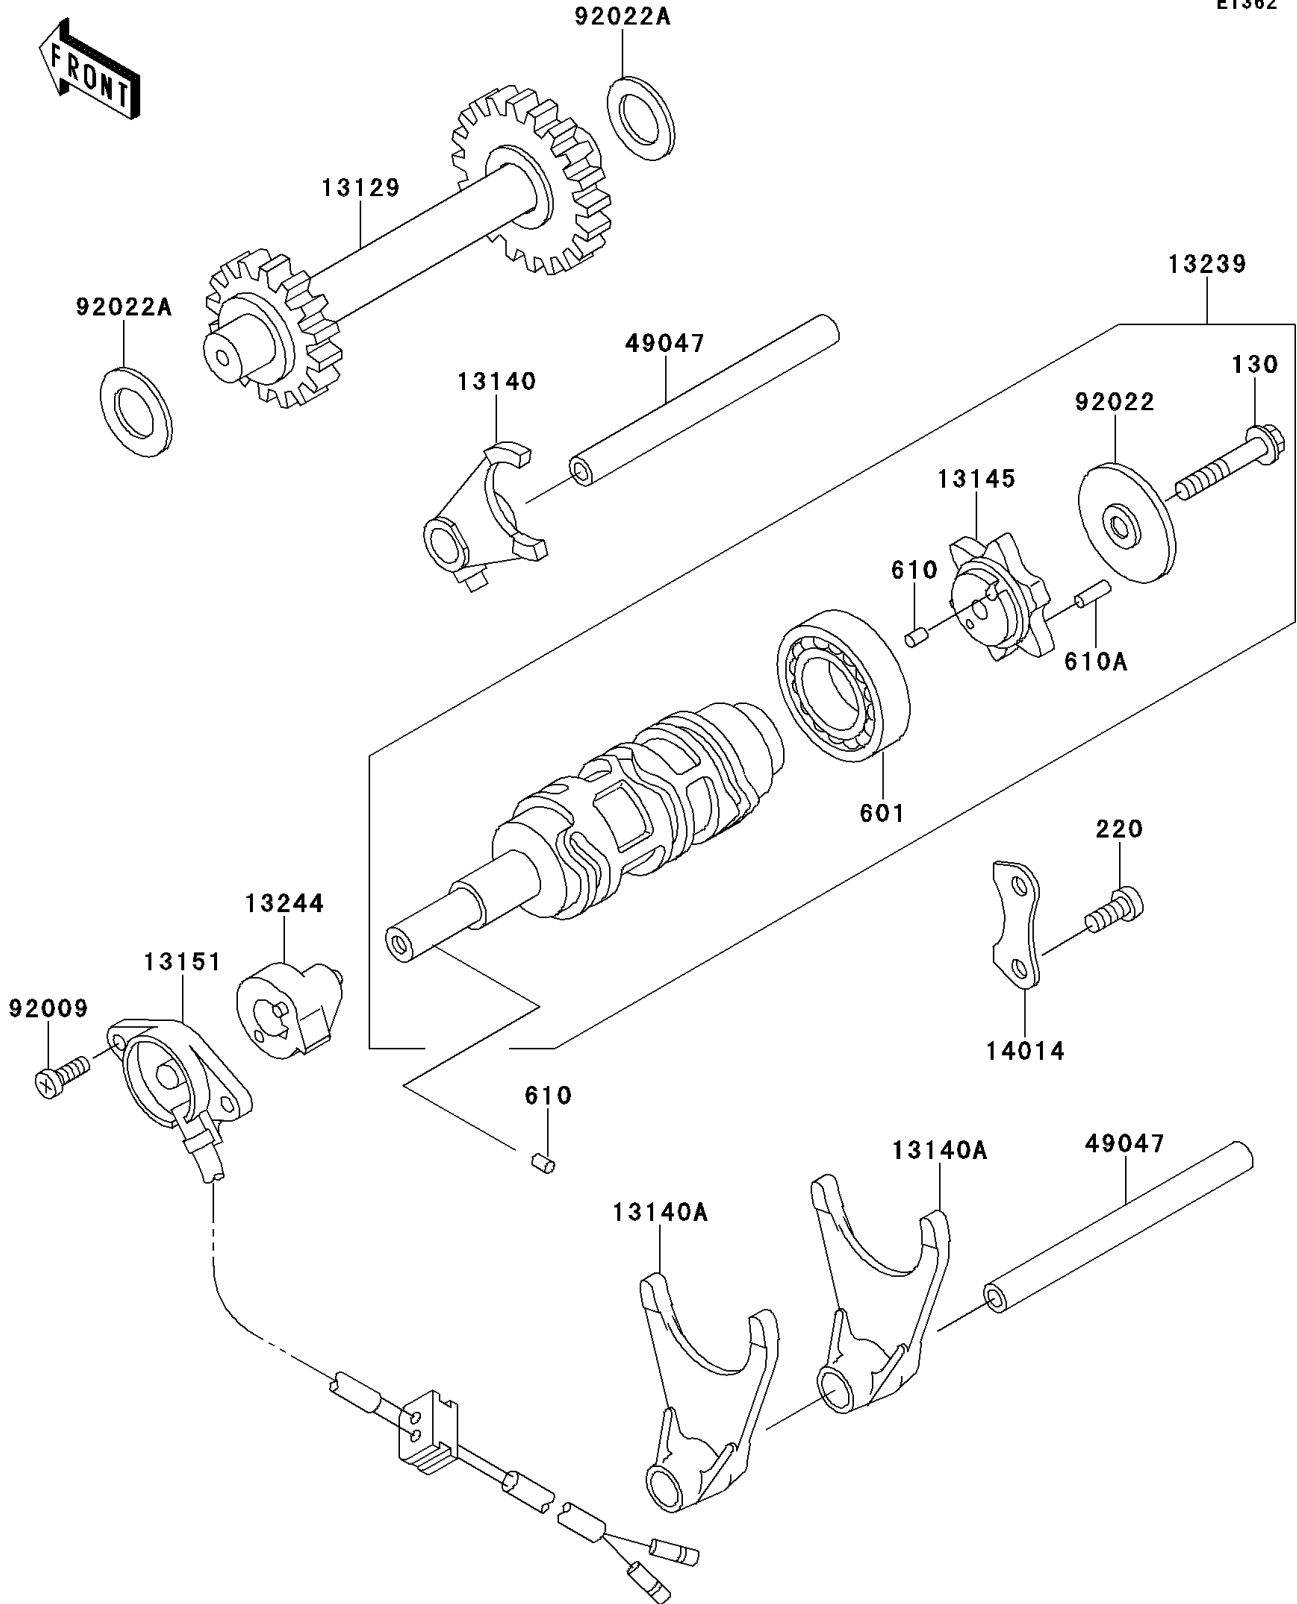

2005 Bayou 250

PARTS DIAGRAM

Gear Change Drum/Shift Fork(s)

E1362

2005 Bayou 250

PARTS LIST

Gear Change Drum/Shift Fork(s)

ITEM NAME

PART NUMBER

QUANTITY
