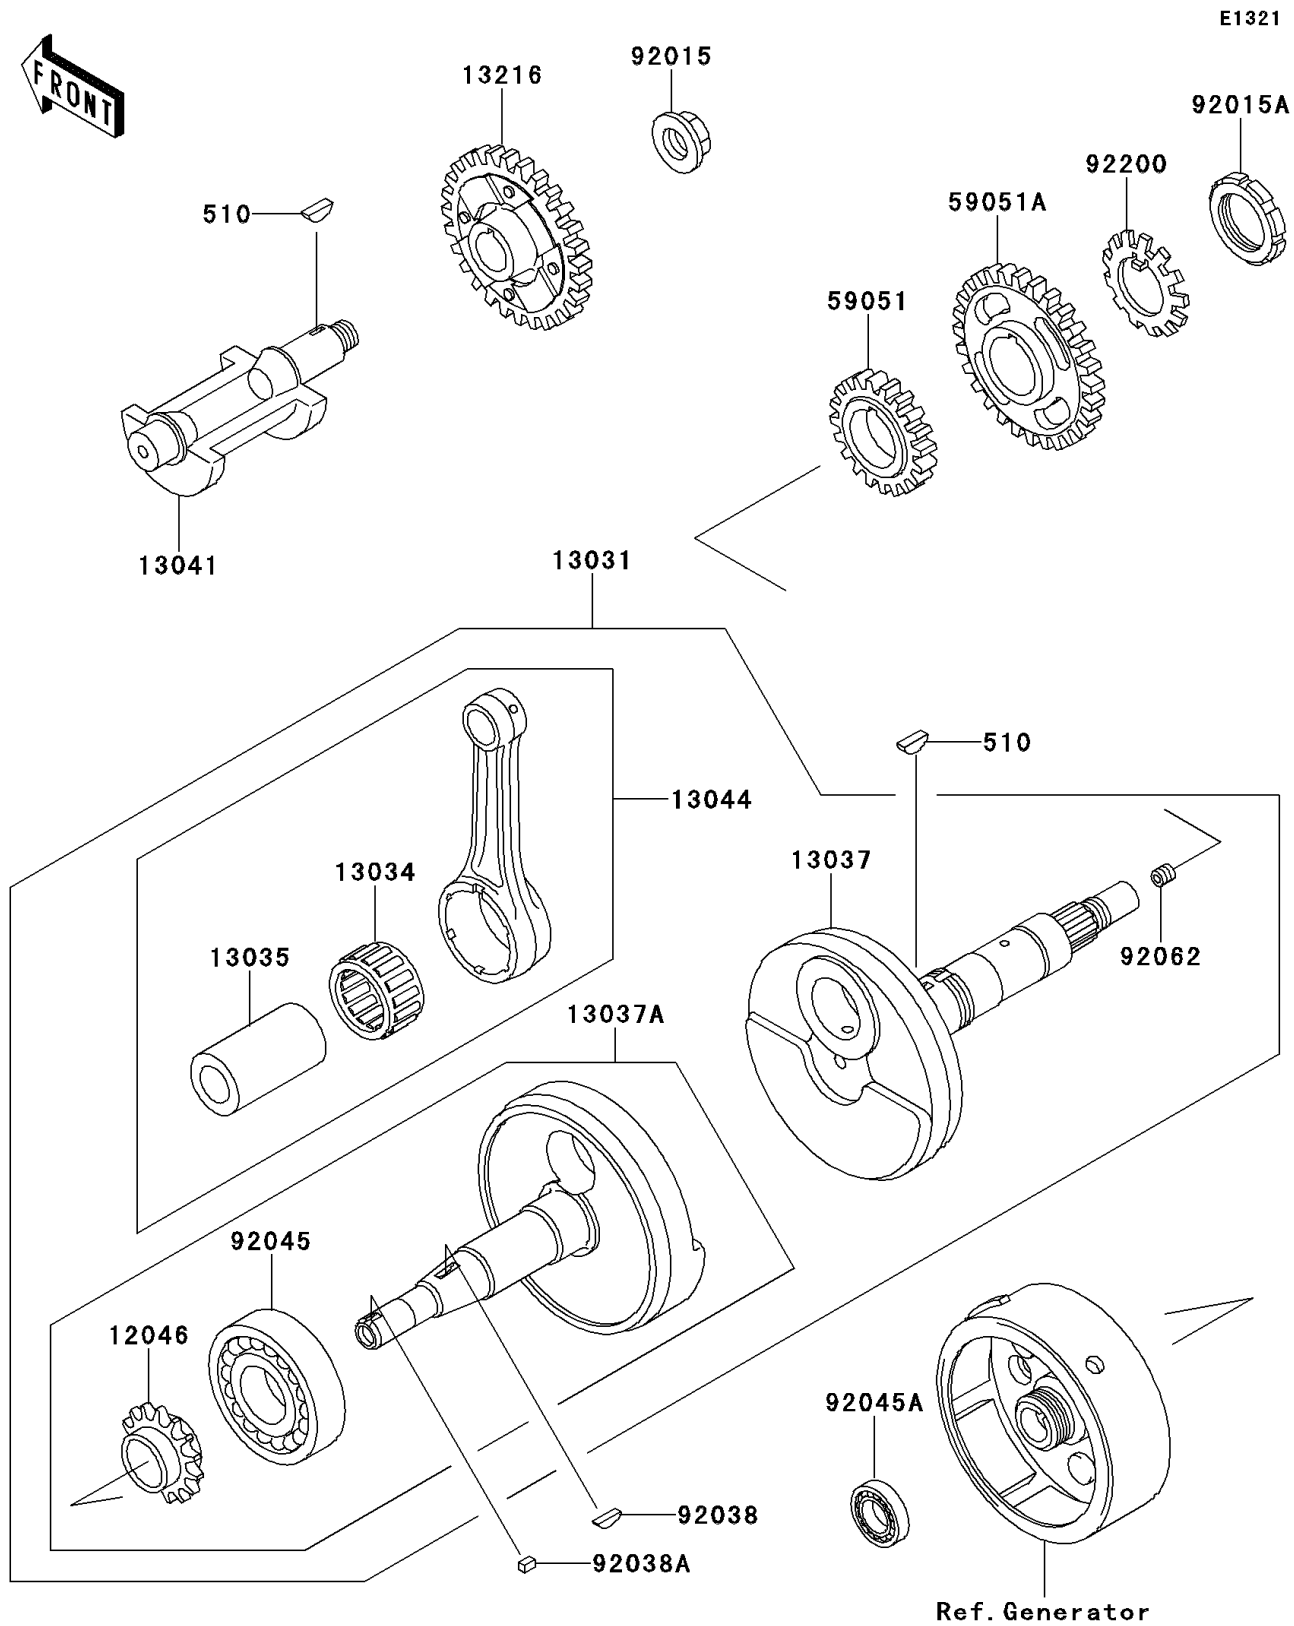

2005 Bayou 250

PARTS DIAGRAM

Crankshaft

2005 Bayou 250

PARTS LIST

Crankshaft

ITEM NAME

PART NUMBER

QUANTITY
