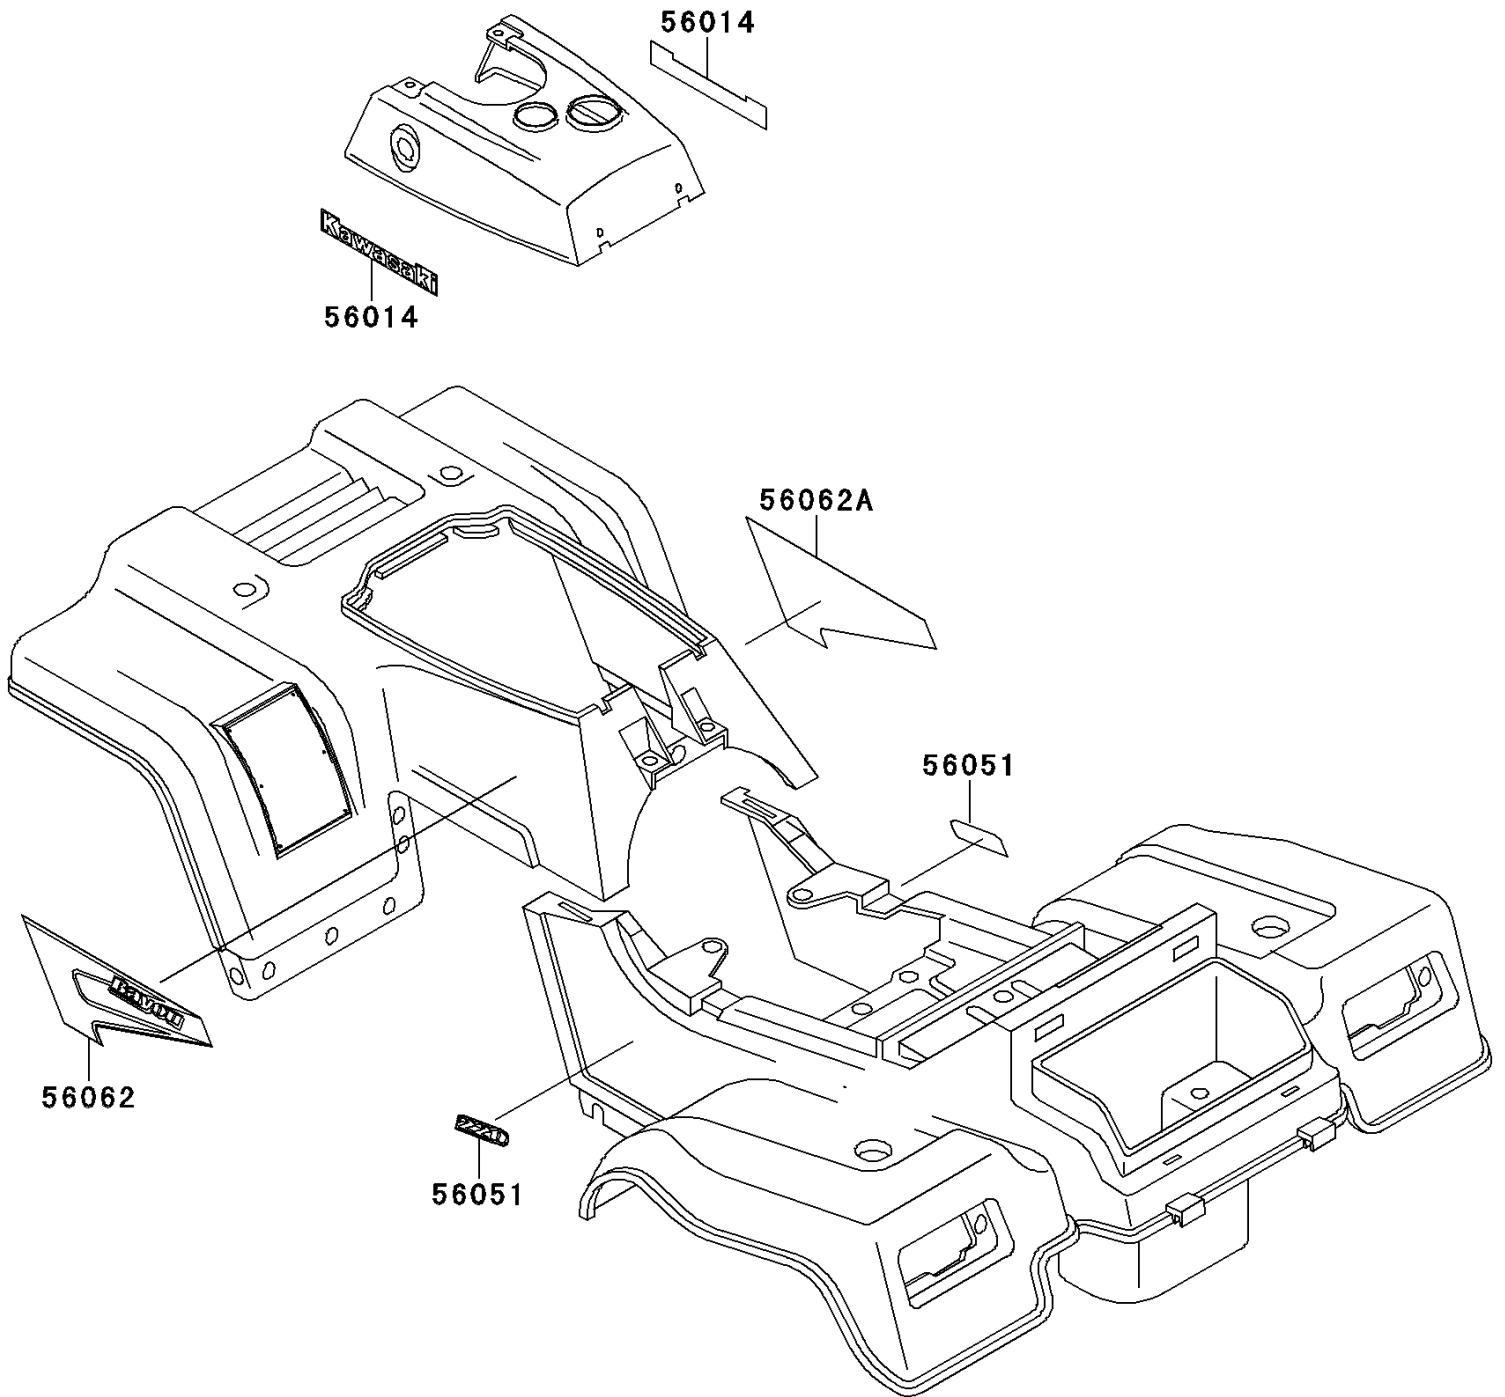

1999 Bayou 220

PARTS DIAGRAM

Decals(Red)(KLF220-A12)

F2861E

1999 Bayou 220

PARTS LIST

Decals(Red)(KLF220-A12)

ITEM NAME

PART NUMBER

QUANTITY
