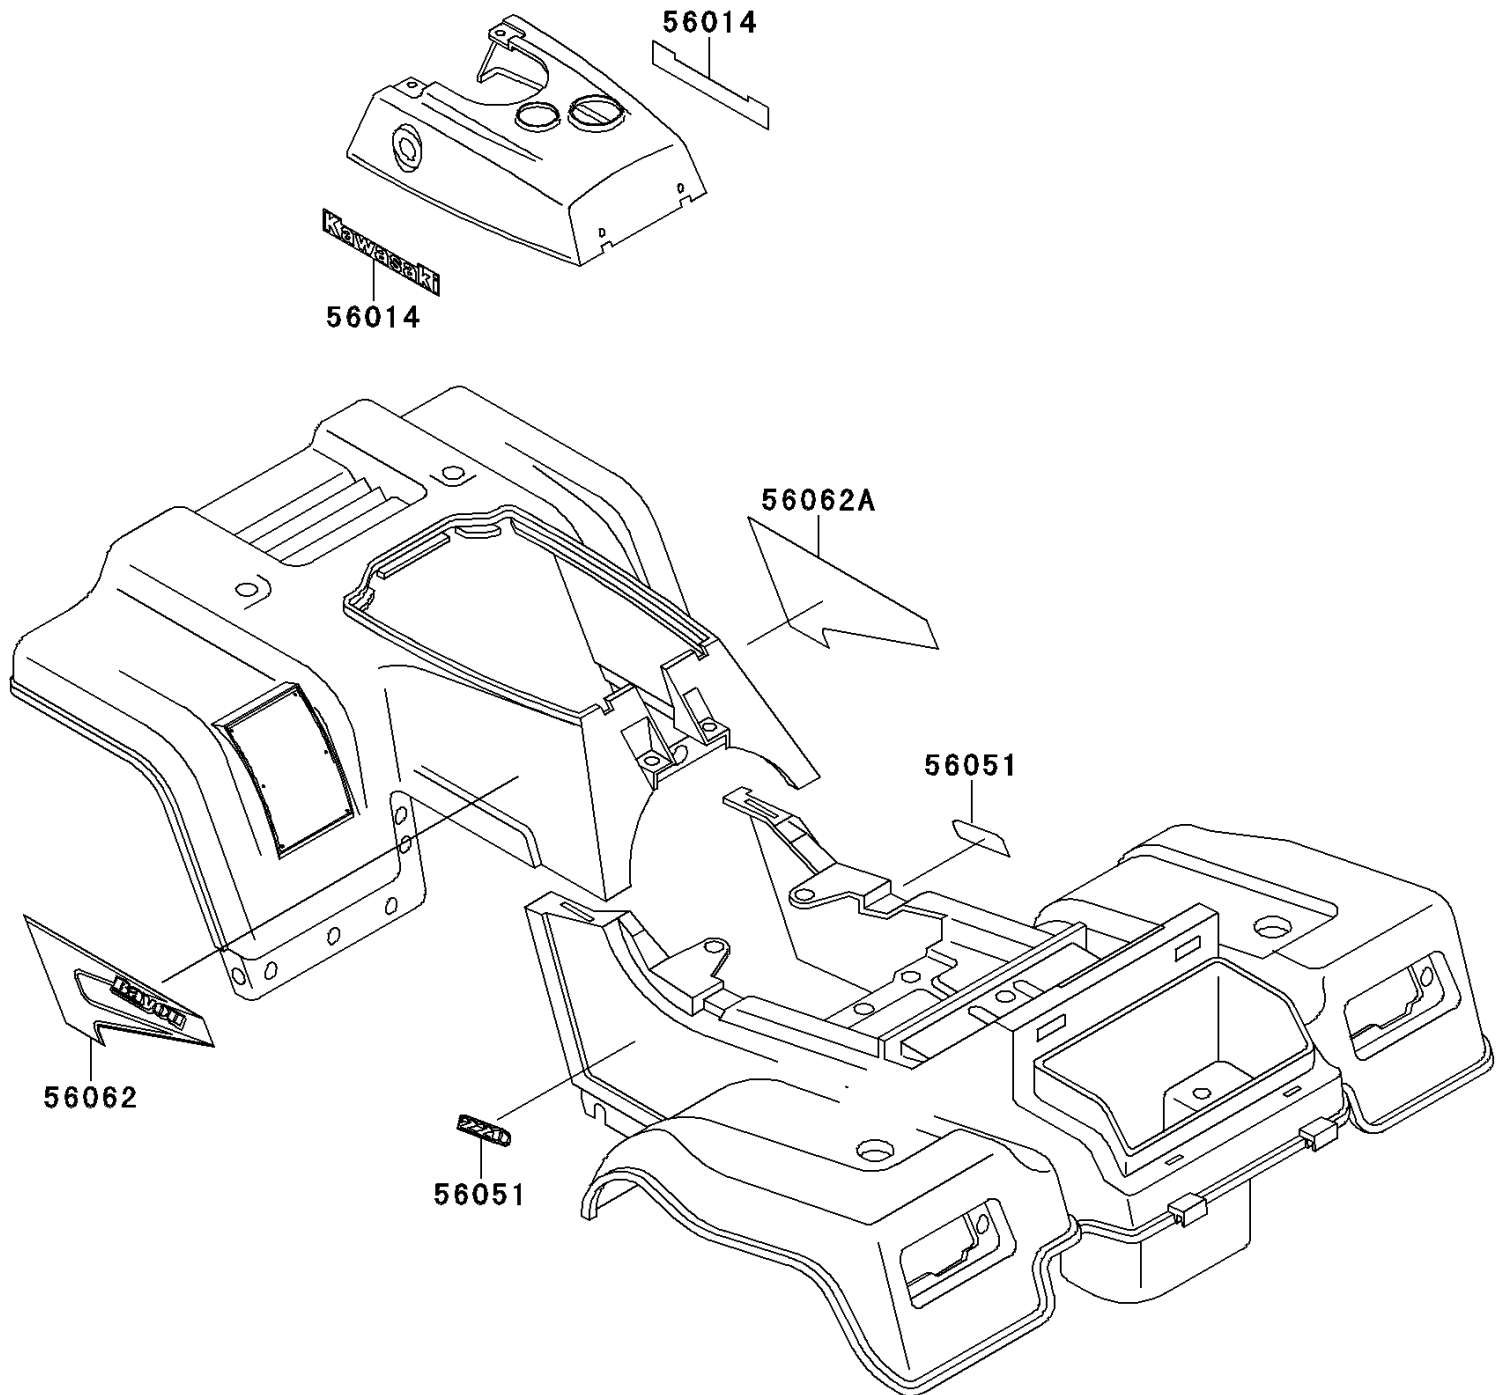

1999 Bayou 220

PARTS DIAGRAM

Decals(Green)(KLF220-A12)

F2861D

1999 Bayou 220

PARTS LIST

Decals(Green)(KLF220-A12)

ITEM NAME

PART NUMBER

QUANTITY
