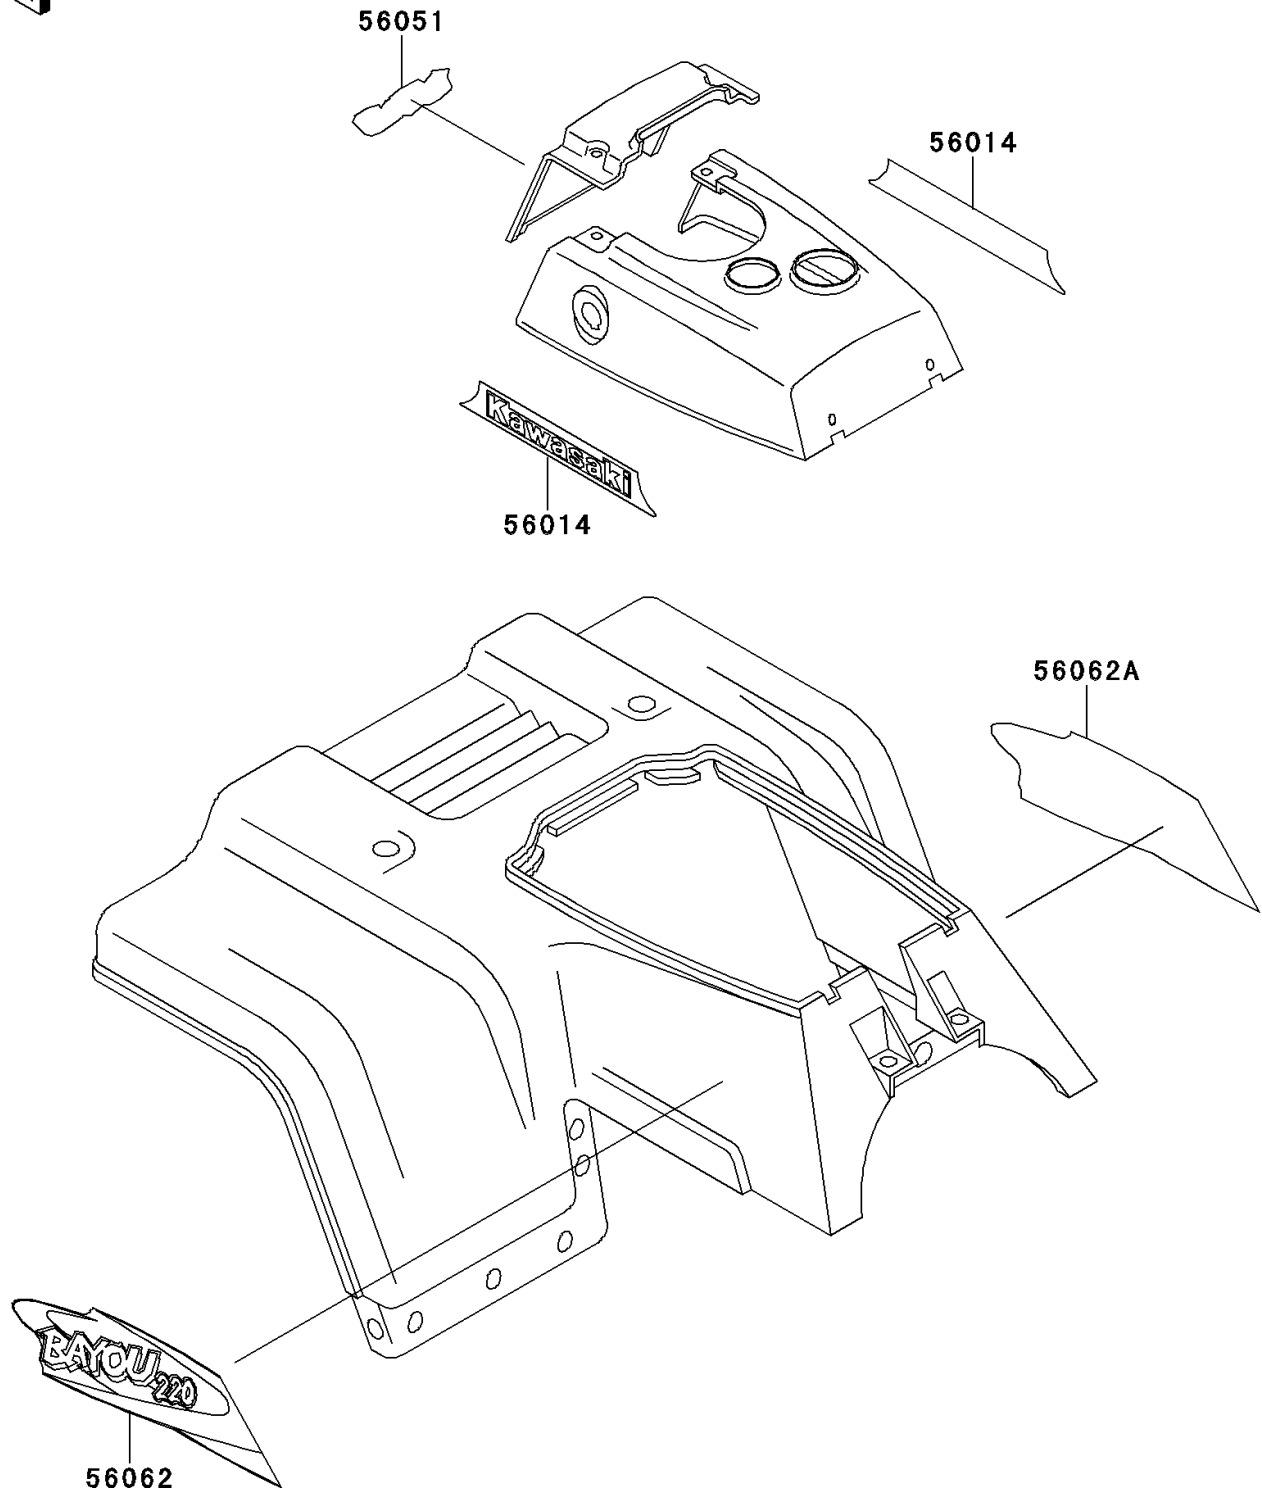

1998 Bayou 220

PARTS DIAGRAM

Decals(Red)(KLF220-A11)

F2861C

1998 Bayou 220

PARTS LIST

Decals(Red)(KLF220-A11)

ITEM NAME

PART NUMBER

QUANTITY
