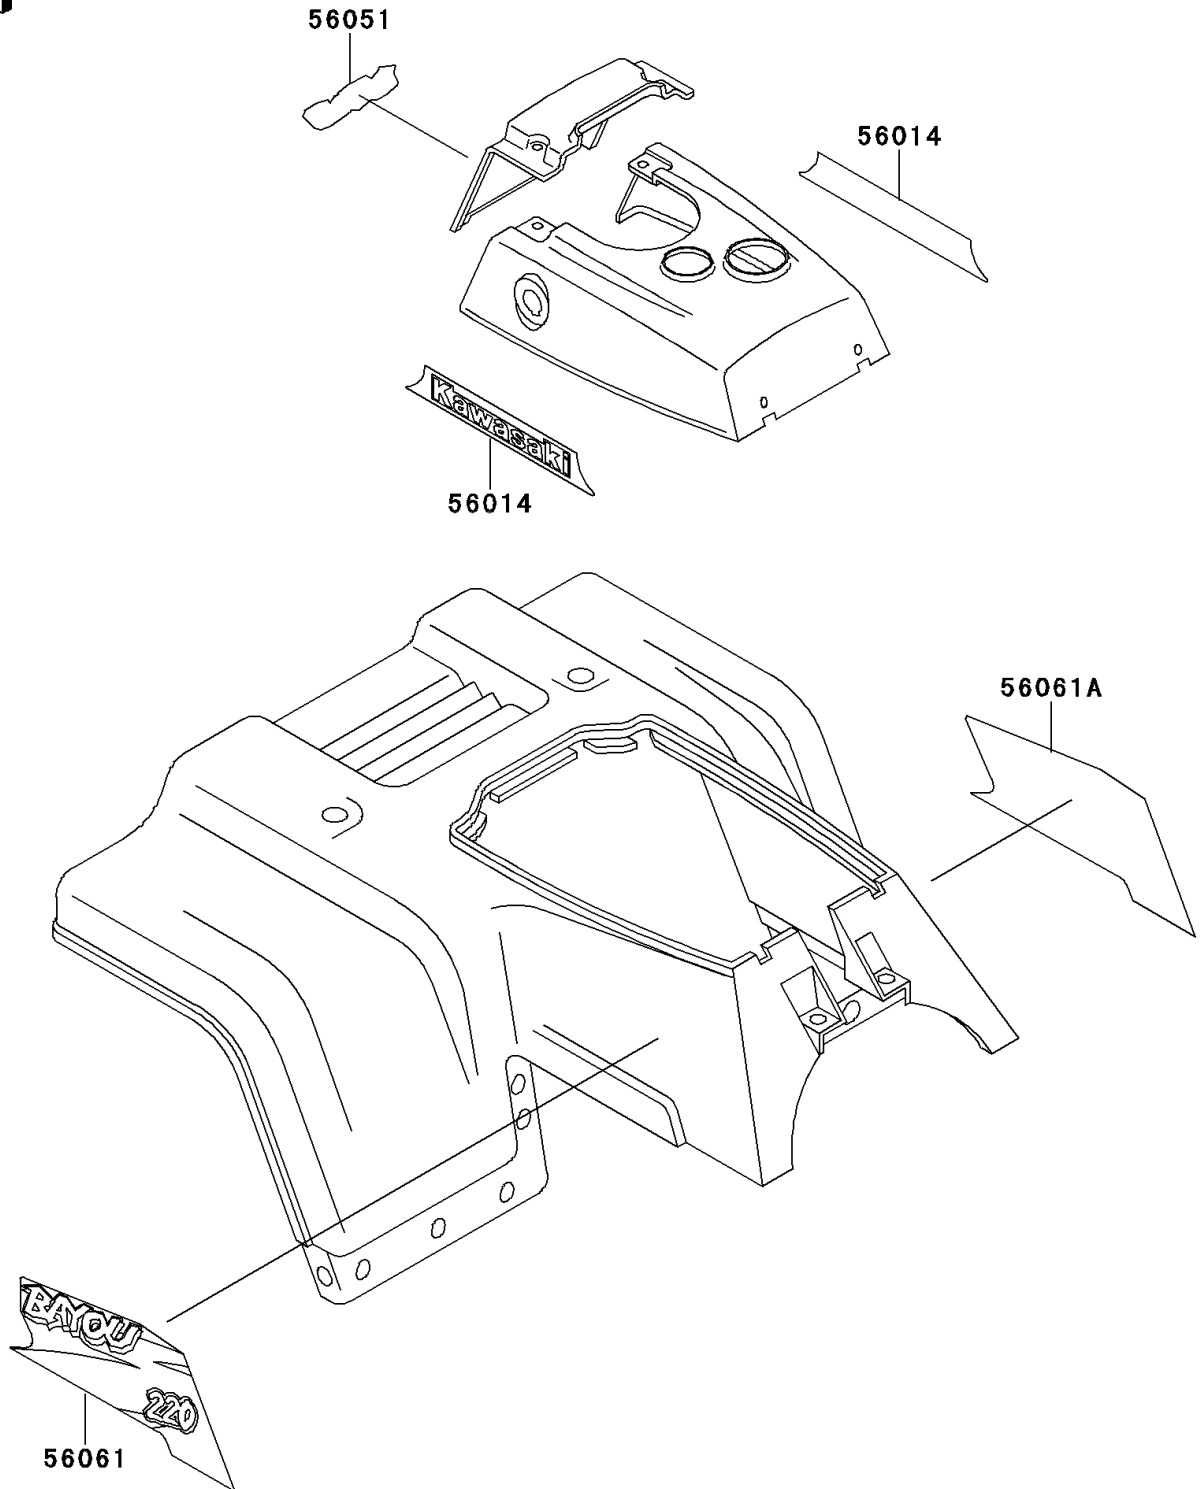

1997 Bayou 220

PARTS DIAGRAM

Decals(Green)(KLF220-A10)

F2861

1997 Bayou 220

PARTS LIST

Decals(Green)(KLF220-A10)

ITEM NAME	PART NUMBER	QUANTITY
EMBLEM,FR FENDER COVER,KAWASAKI (Ref # 56014)	56014-1340	2
MARK,FR FENDER COVER,FR,BAYOU (Ref # 56051)	56051-1487	1
PATTERN,FR FENDER,LH (Ref # 56061)	56061-1741	1
PATTERN,FR FENDER,RH (Ref # 56061A)	56061-1742	1