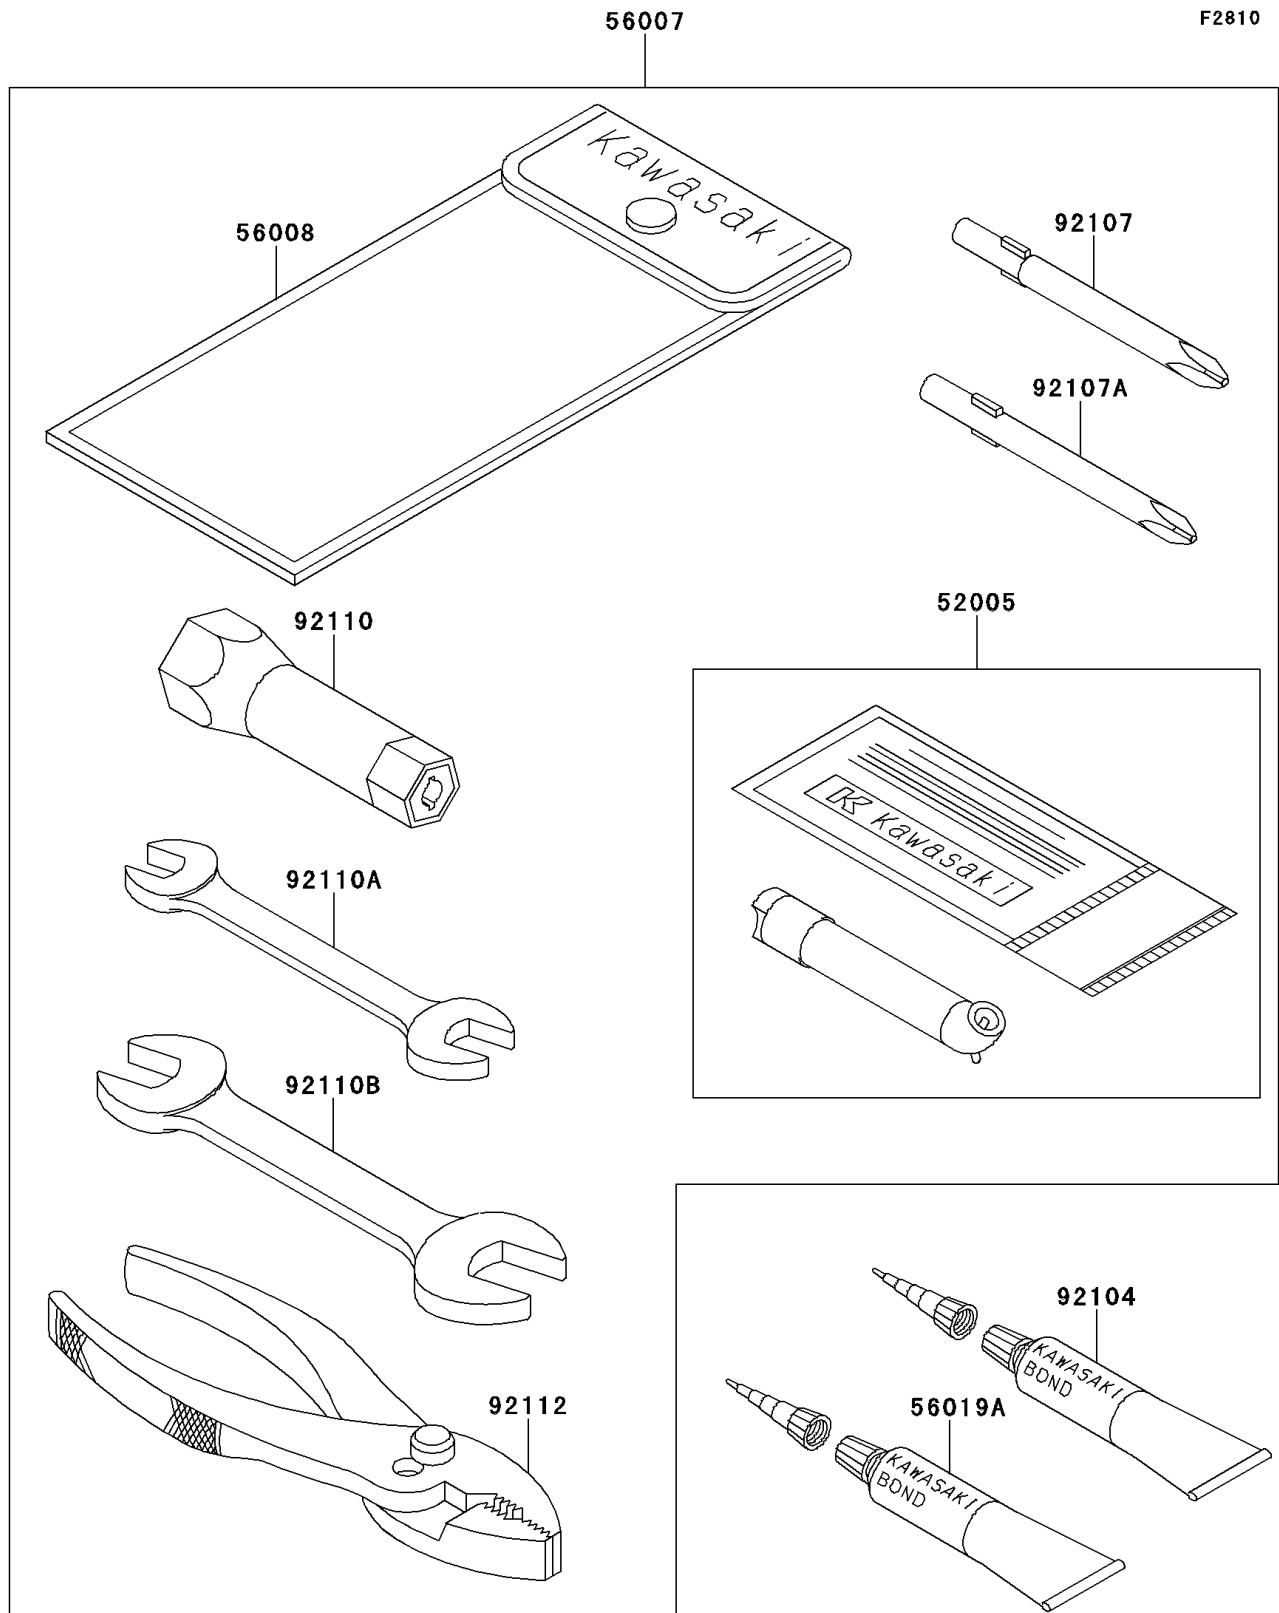

1999 Bayou 220

PARTS DIAGRAM

Owner's Tools

1999 Bayou 220

PARTS LIST

Owner's Tools

ITEM NAME

PART NUMBER

QUANTITY
