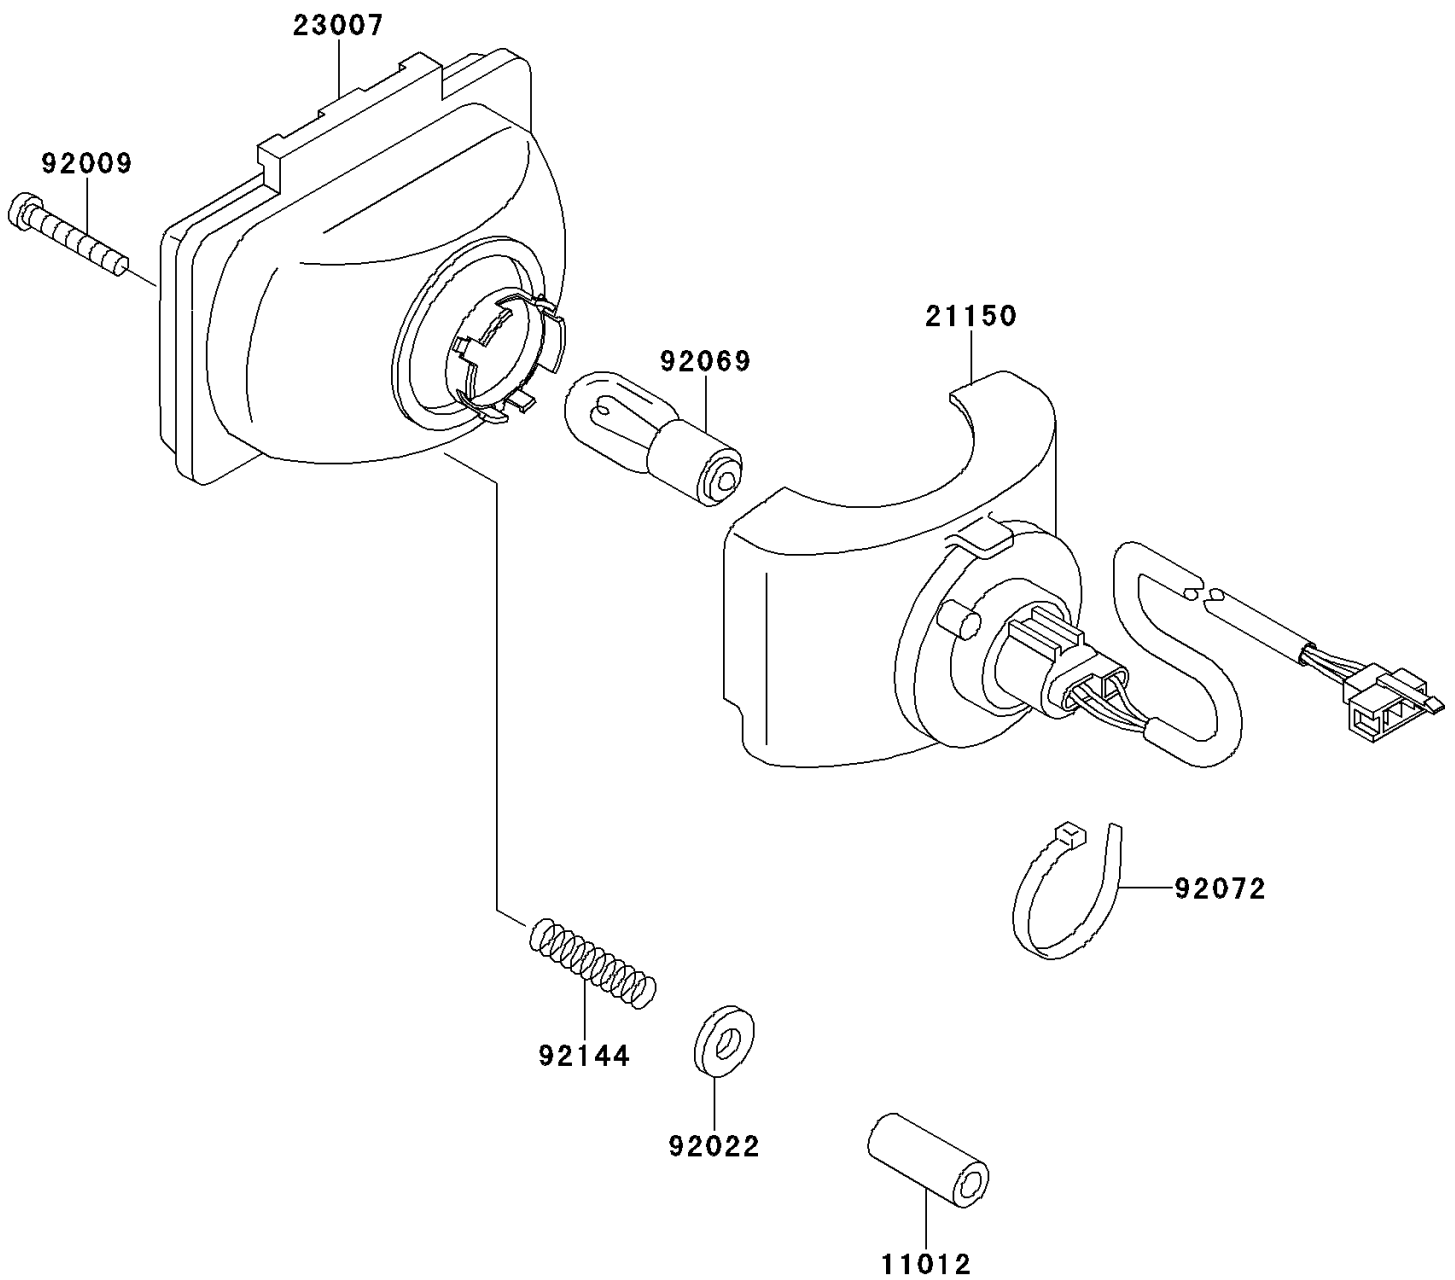

1999 Bayou 220

PARTS DIAGRAM

Headlight(s)

F2710

1999 Bayou 220

PARTS LIST

Headlight(s)

ITEM NAME

PART NUMBER

QUANTITY
