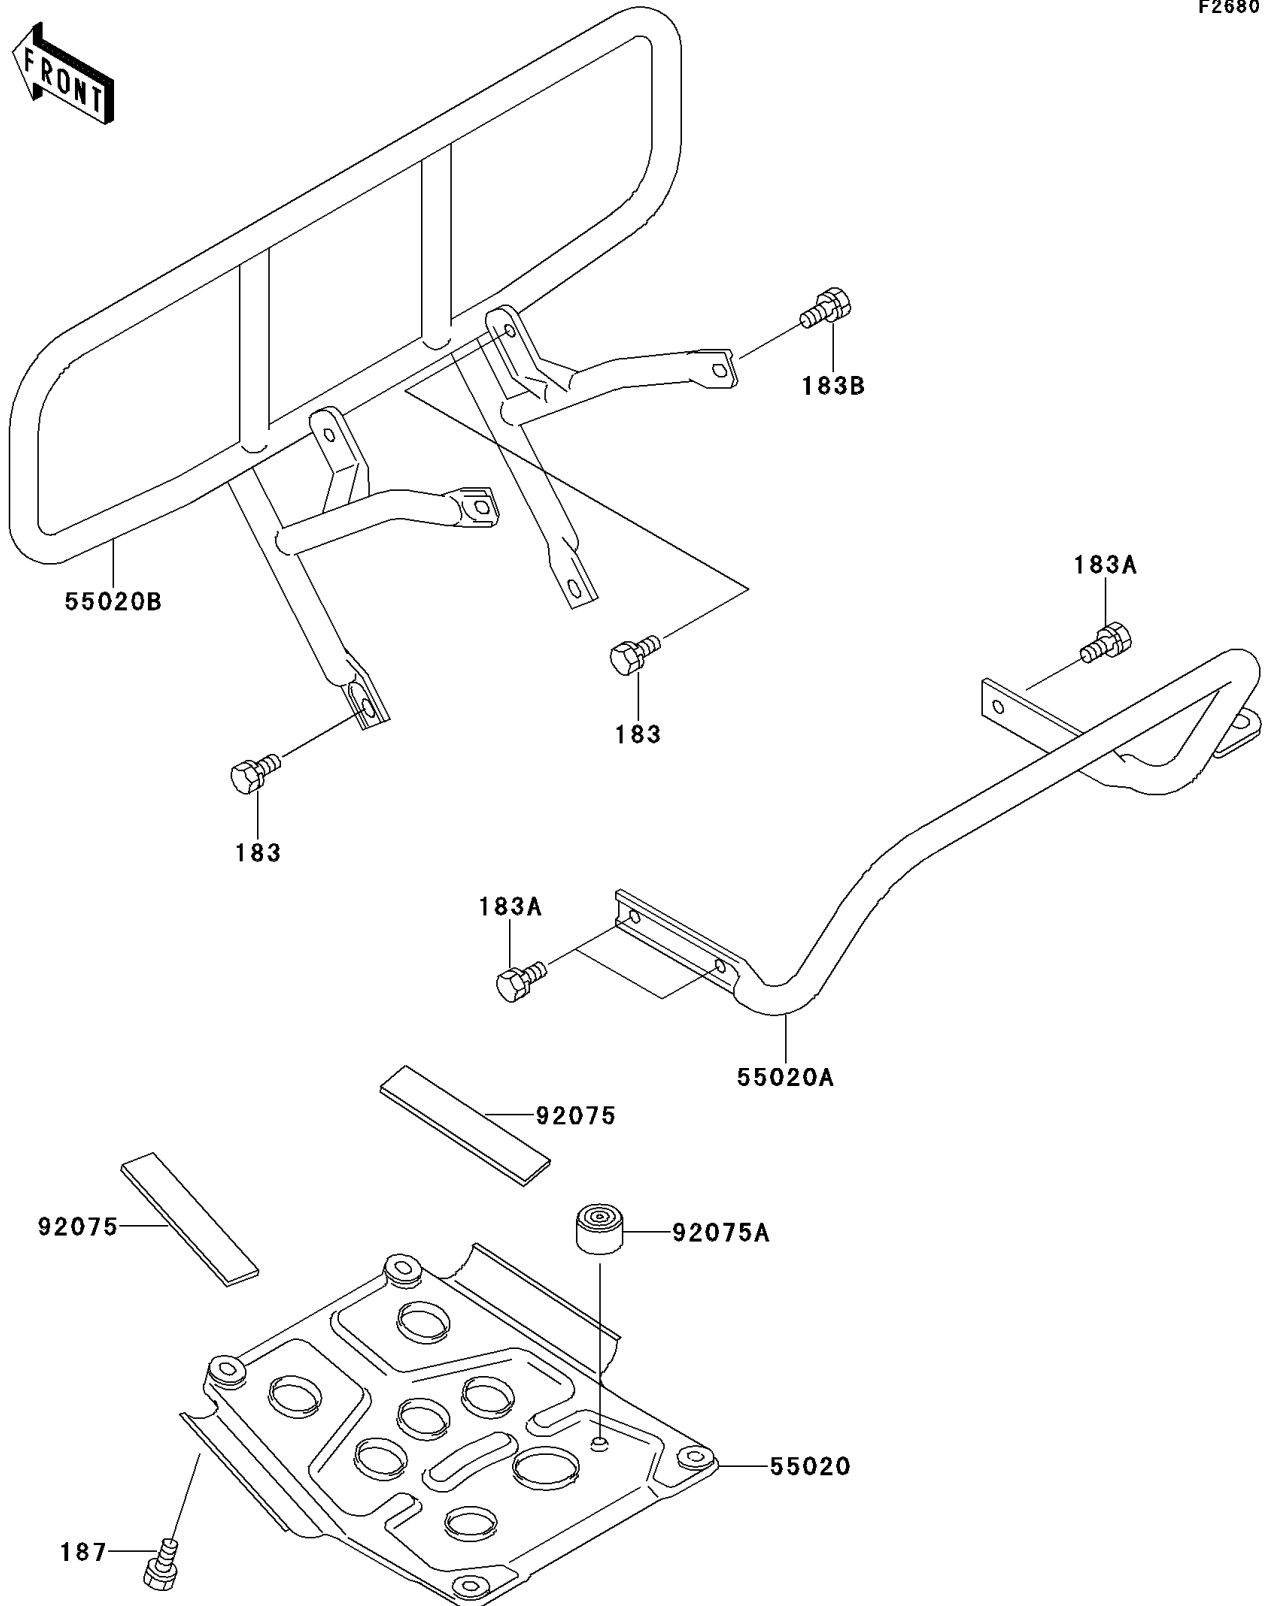

1999 Bayou 220

PARTS DIAGRAM

Guard(s)

F2680

1999 Bayou 220

PARTS LIST

Guard(s)

ITEM NAME

PART NUMBER

QUANTITY
