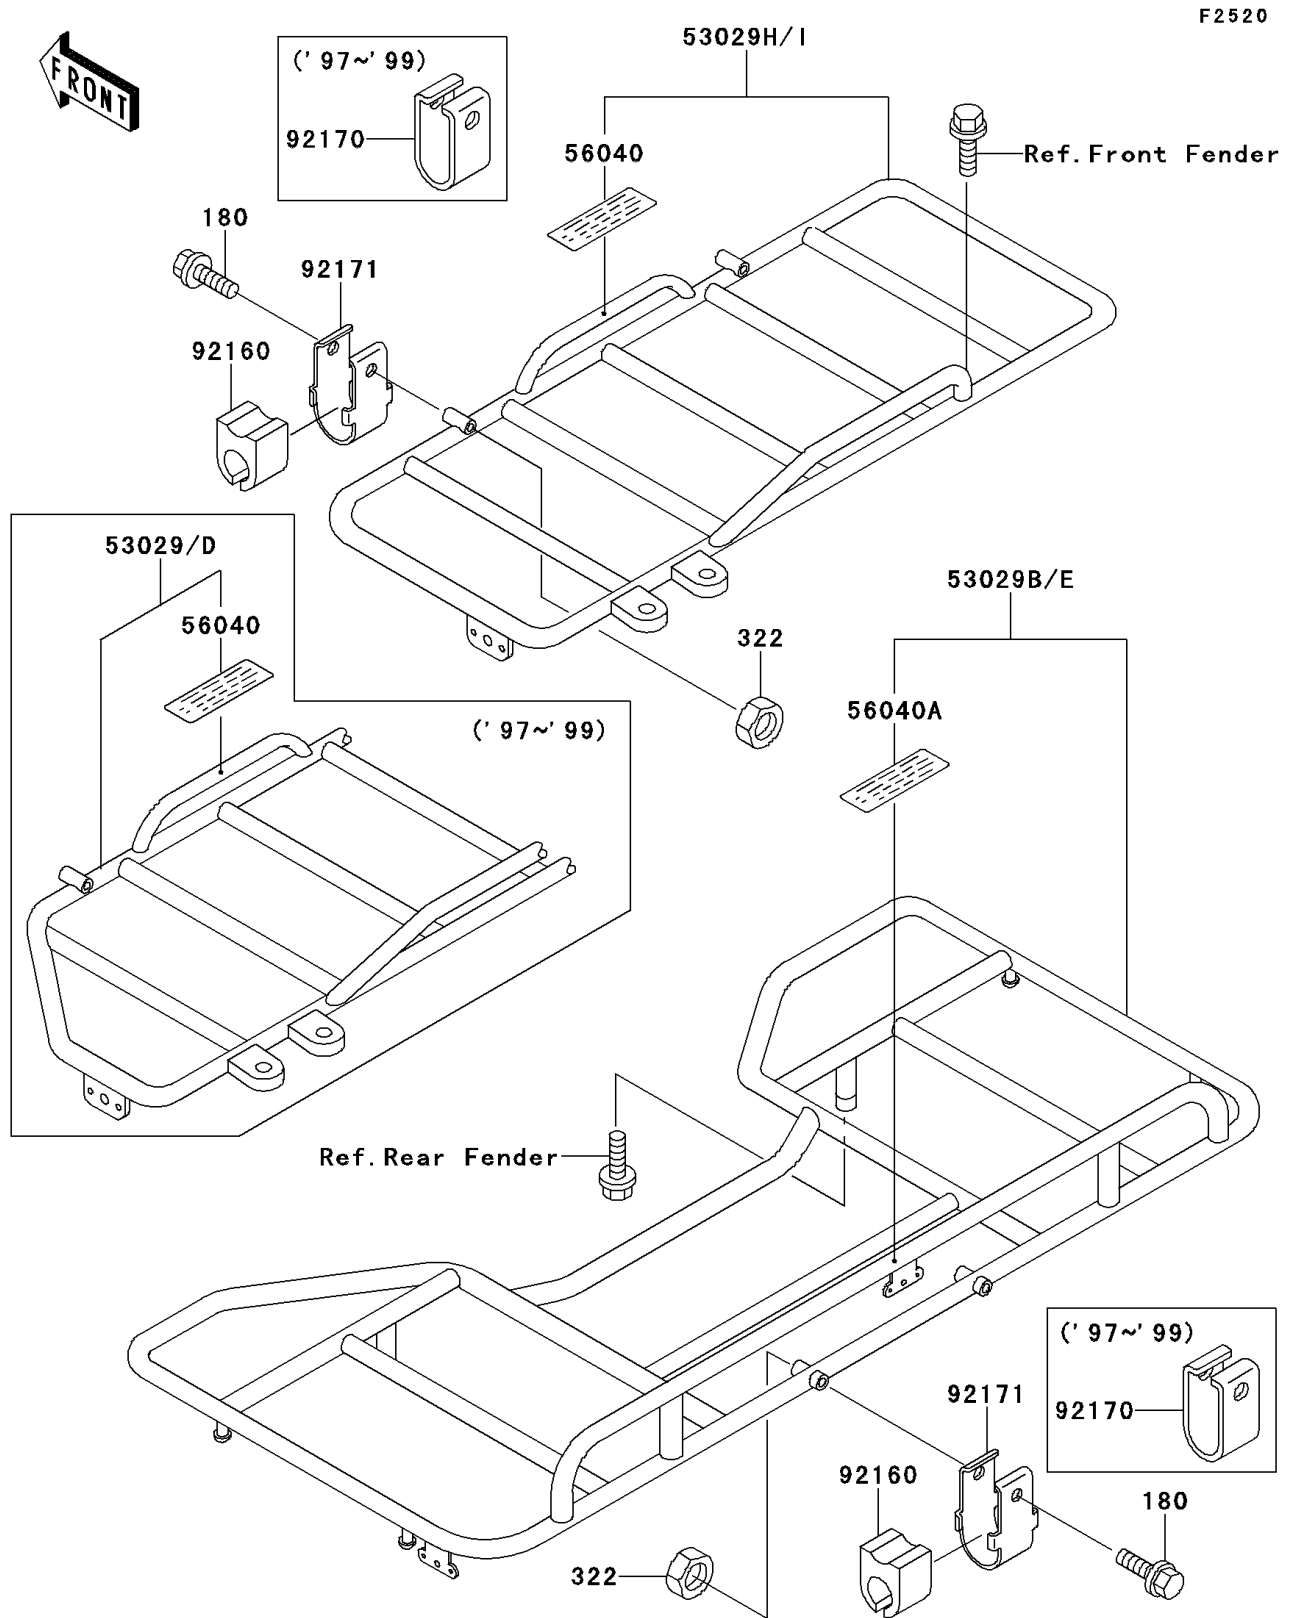

1997 Bayou 220

PARTS DIAGRAM

Carrier(s)

1997 Bayou 220

PARTS LIST

Carrier(s)

ITEM NAME	PART NUMBER	QUANTITY
BOLT-UPSET-WS (Ref # 180)	180J0640	4
NUT-CAP,6MM,BLACK (Ref # 322)	322C0600	4
LABEL-WARNING,MAXIMUM LOAD (Ref # 56040)	56040-1264	1
LABEL-WARNING,MAXIMUM LOAD (Ref # 56040A)	56040-1265	1
DAMPER (Ref # 92160)	92160-1112	4
CLAMP,CARRIER,GRAY (Ref # 92170)	92170-1741-1U	4
CARRIER,FR,S.GRAY (Ref # 53029)	53029-1176-1U	1
CARRIER,RR,S.GRAY (Ref # 53029B)	53029-1178-1U	1
CARRIER,FR,S.GRAY (Ref # 53029D)	53029-1188-1U	1
CARRIER,RR,S.GRAY (Ref # 53029E)	53029-1190-1U	1