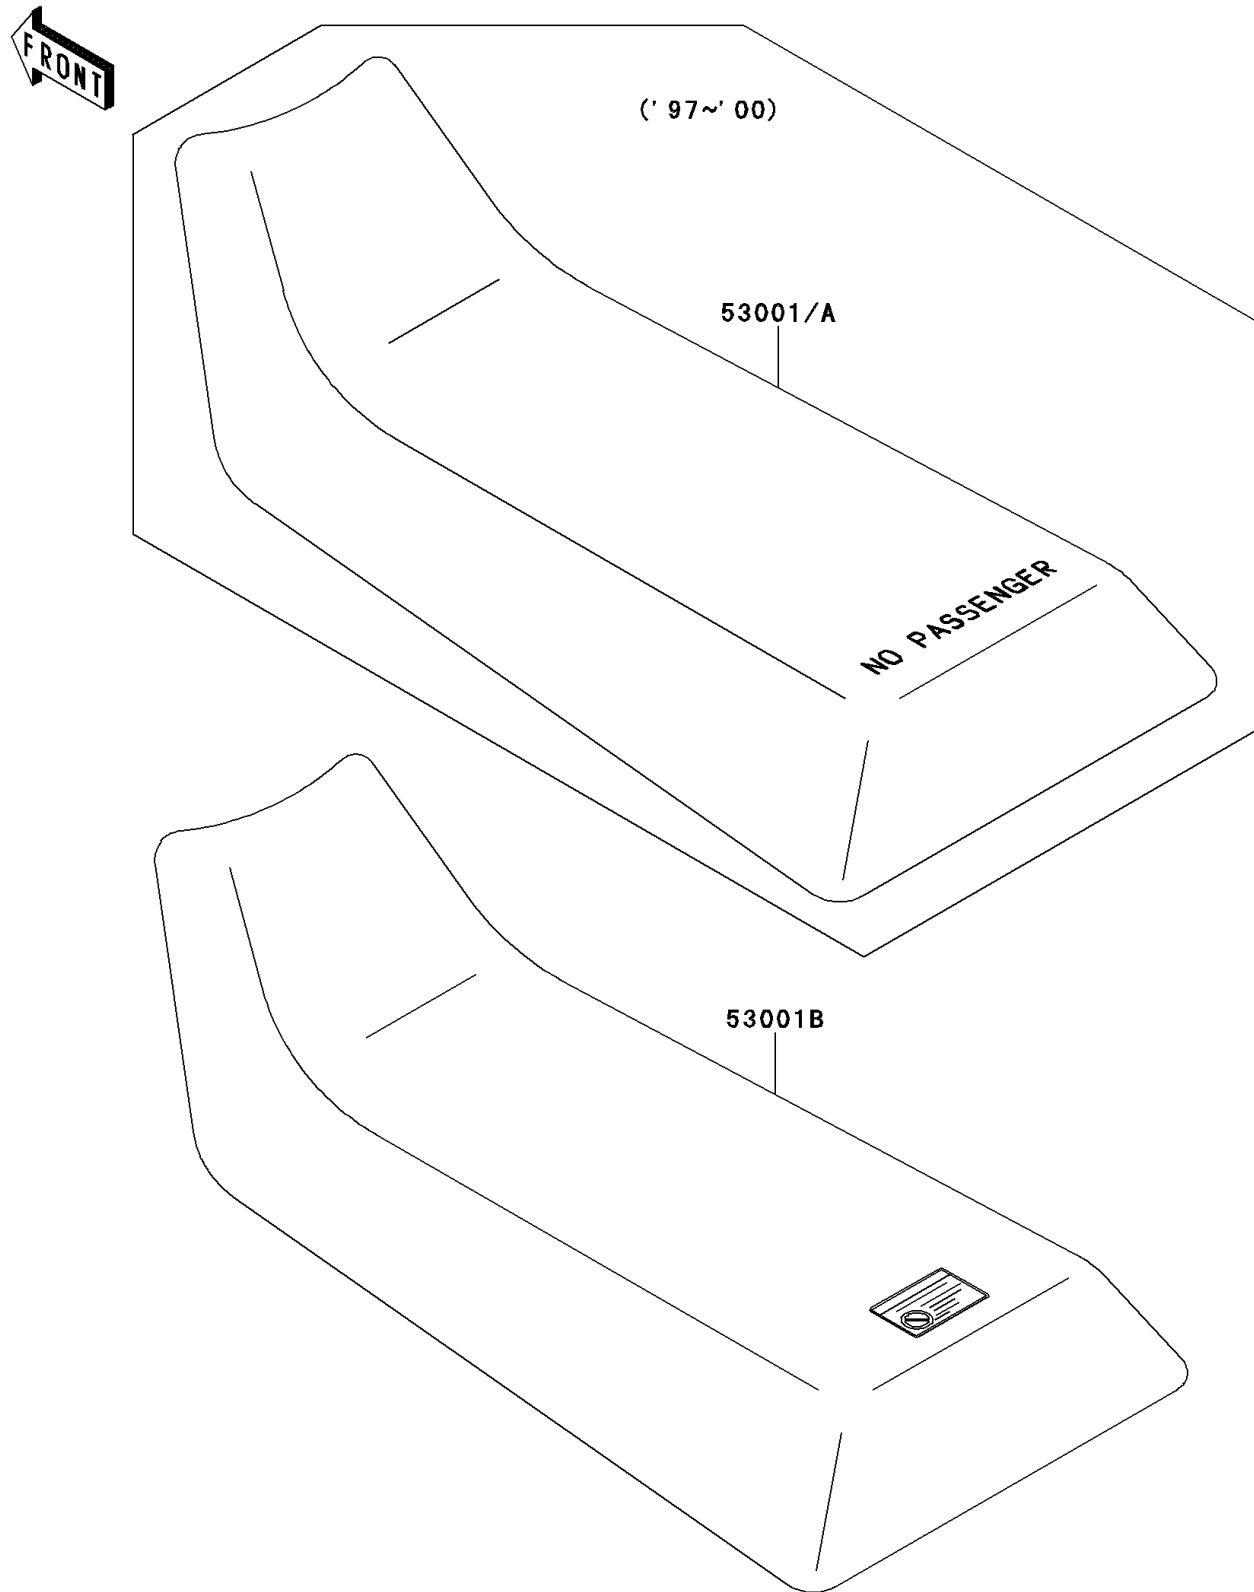

1998 Bayou 220

PARTS DIAGRAM

Seat

F2510

1998 Bayou 220

PARTS LIST

Seat

ITEM NAME

PART NUMBER

QUANTITY
