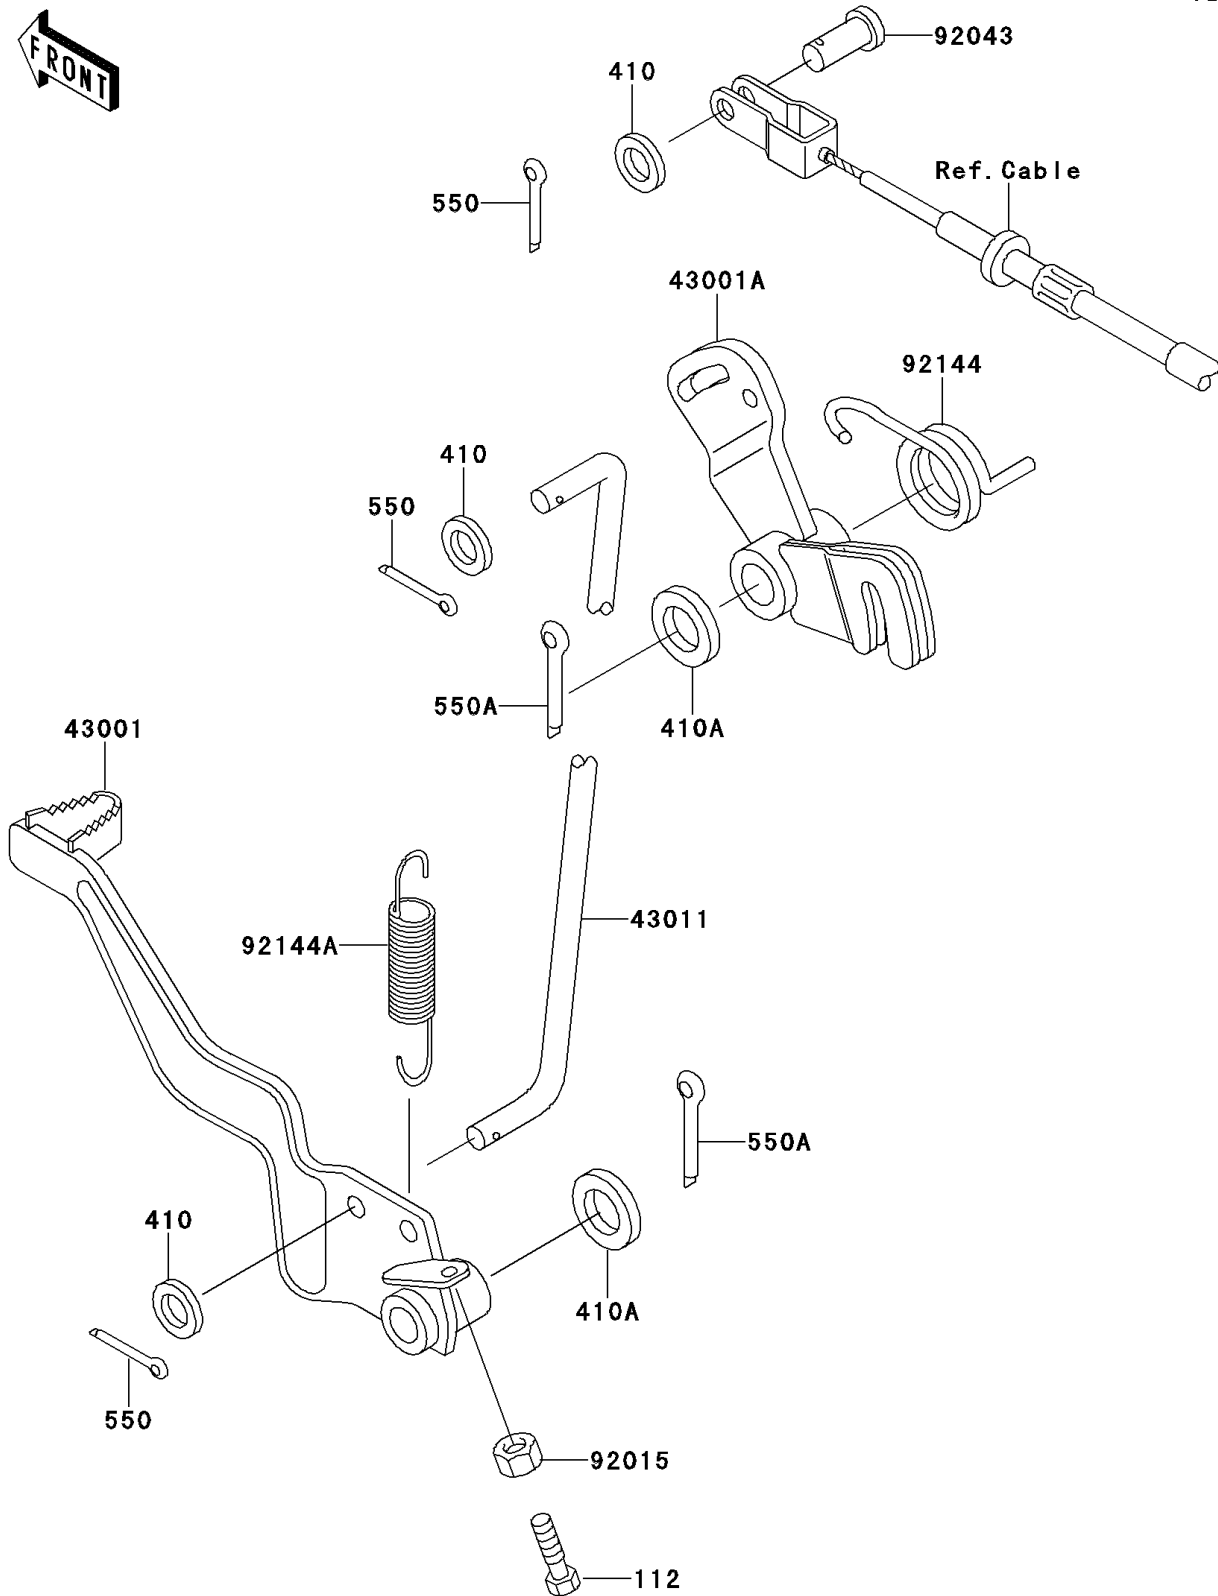

1999 Bayou 220

PARTS DIAGRAM

Brake Pedal

F2260

1999 Bayou 220

PARTS LIST

Brake Pedal

ITEM NAME

PART NUMBER

QUANTITY
