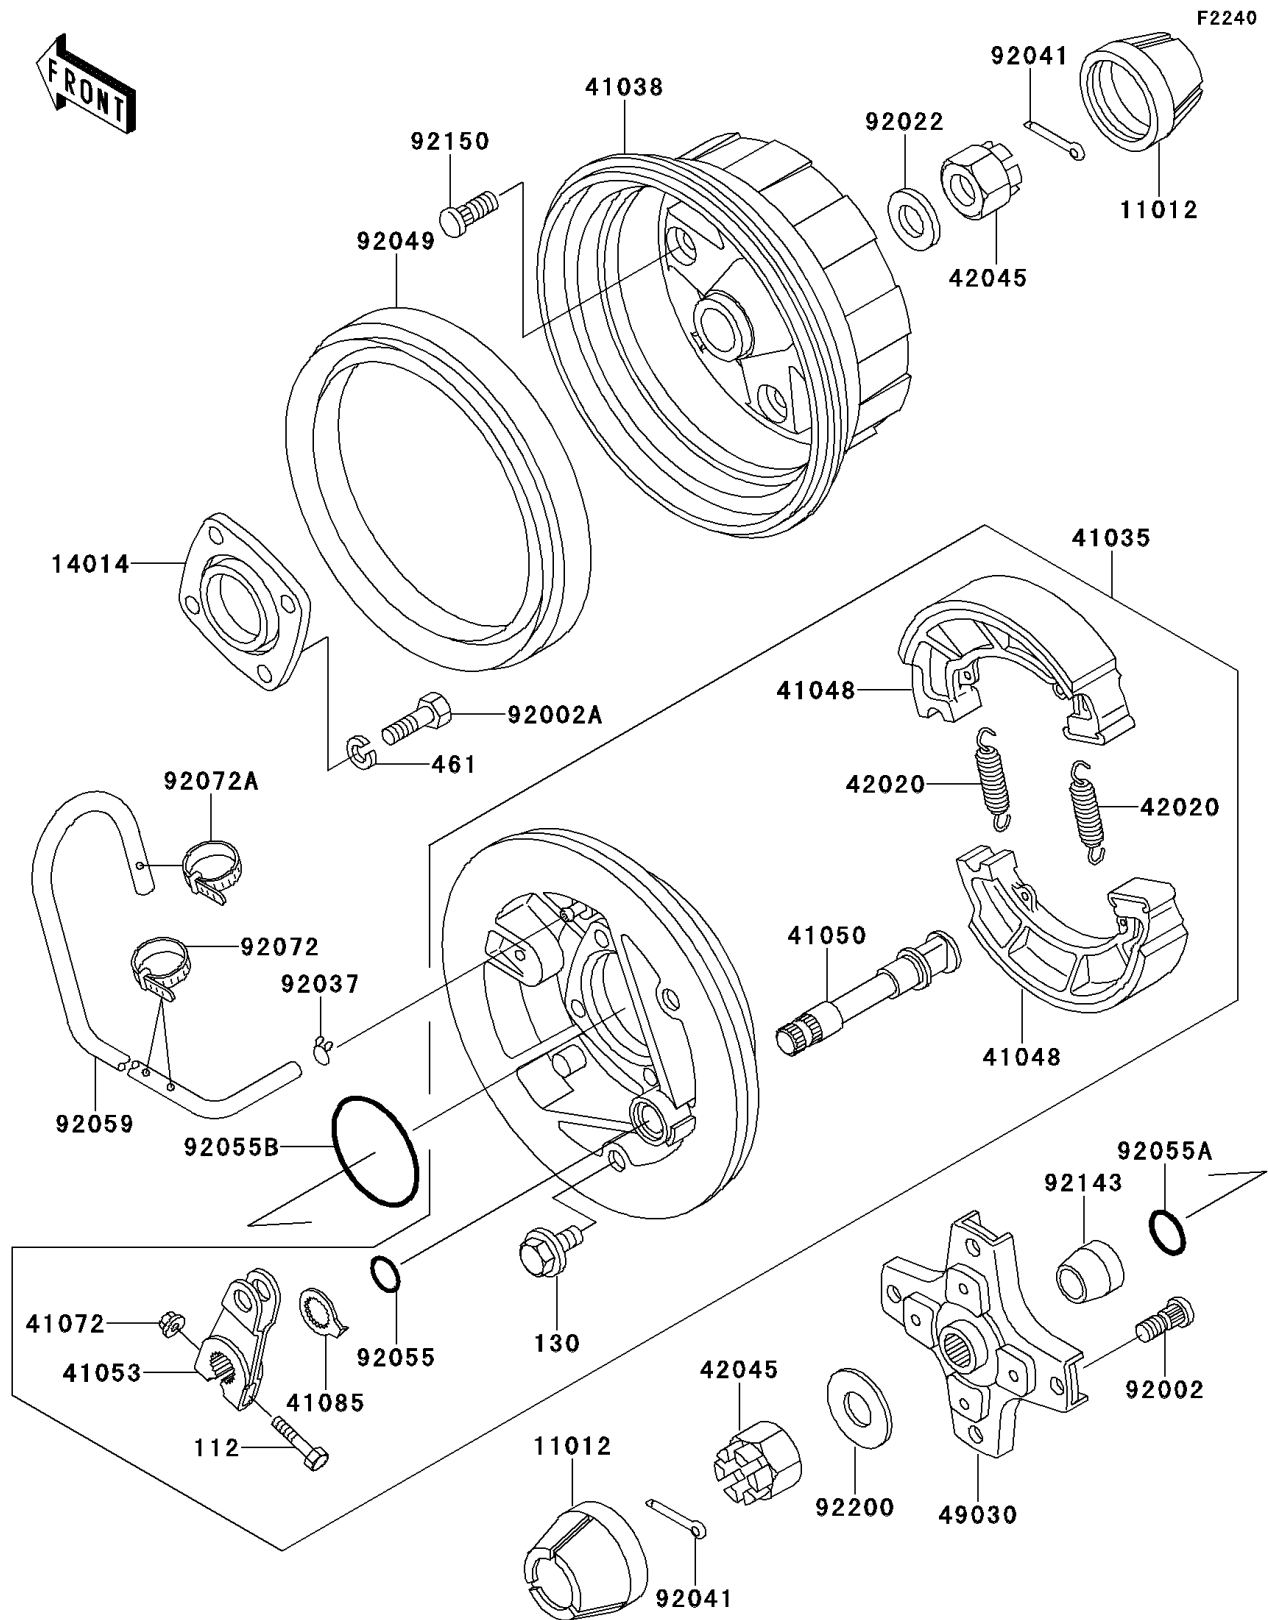

1999 Bayou 220

PARTS DIAGRAM

Rear Hub

Kawasaki

Let the Good Times Roll®

1999 Bayou 220

PARTS LIST

Rear Hub

ITEM NAME

PART NUMBER

QUANTITY
