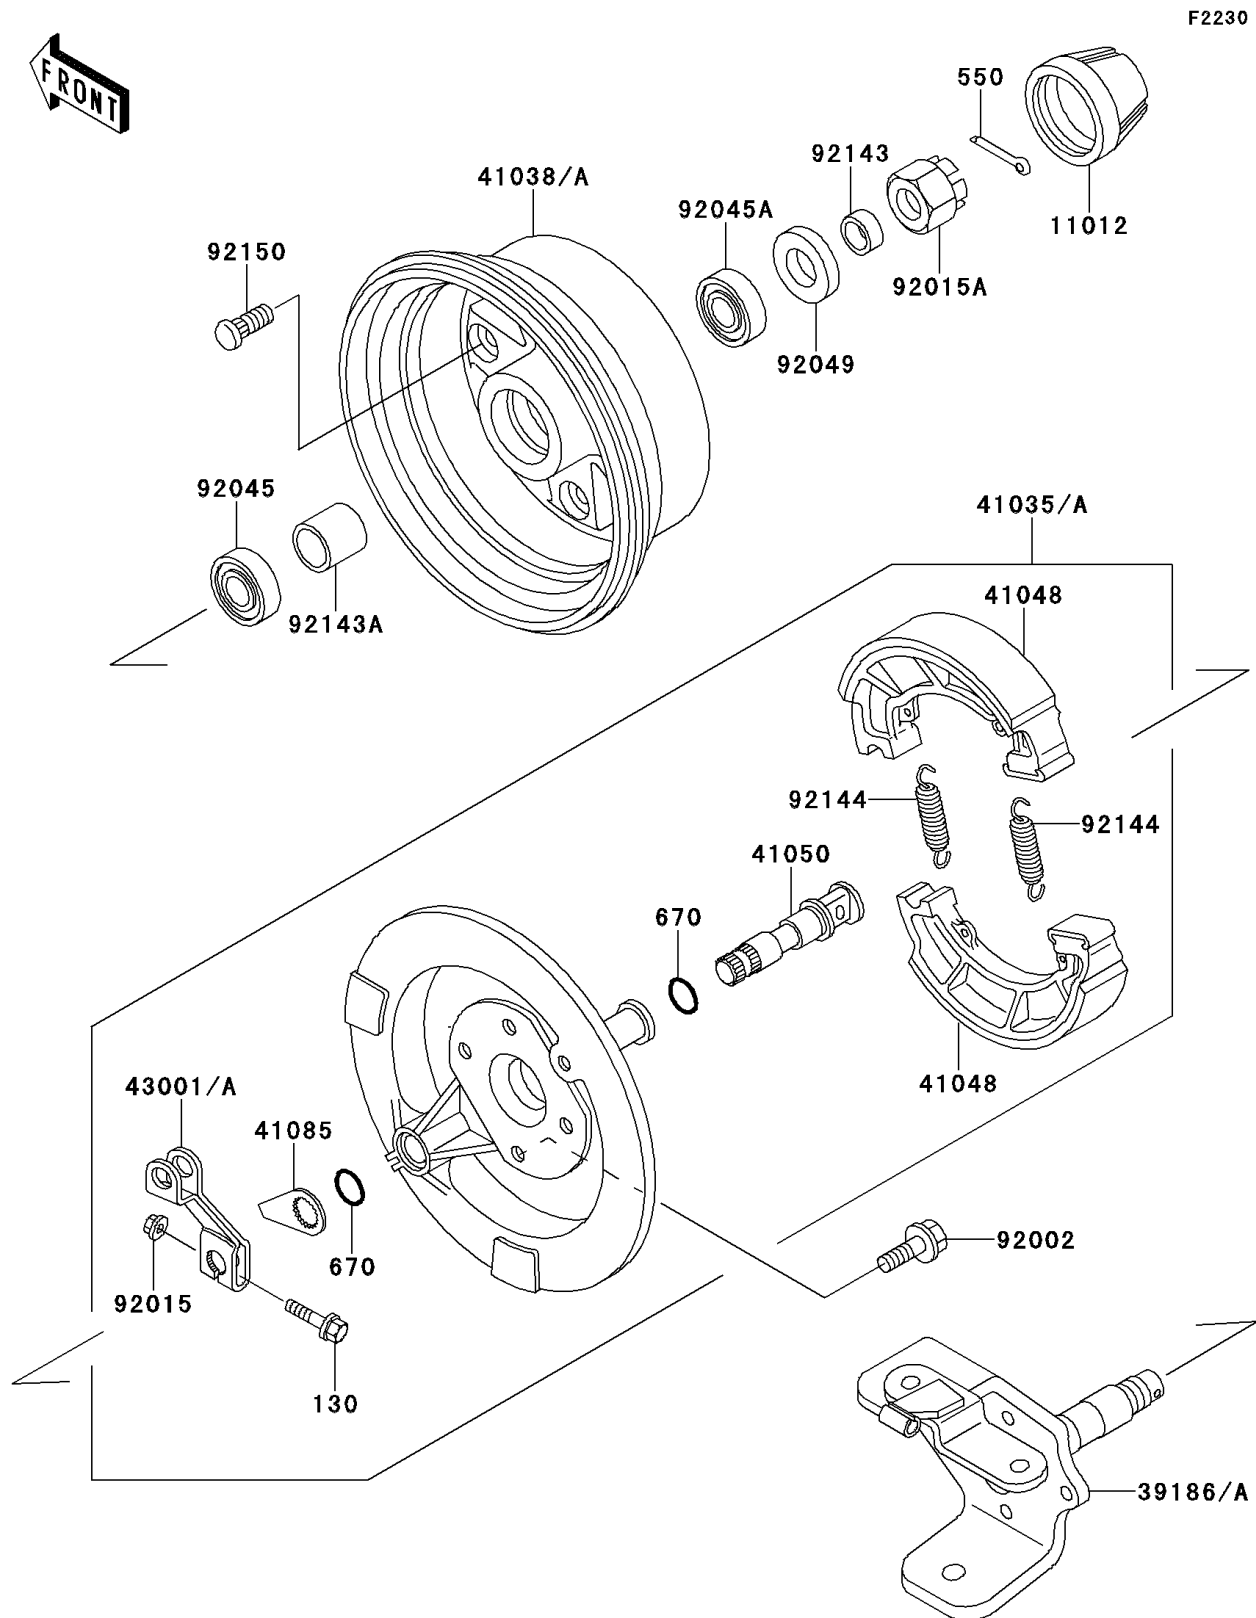

1999 Bayou 220

PARTS DIAGRAM

Front Hub

1999 Bayou 220

PARTS LIST

Front Hub

ITEM NAME

PART NUMBER

QUANTITY
