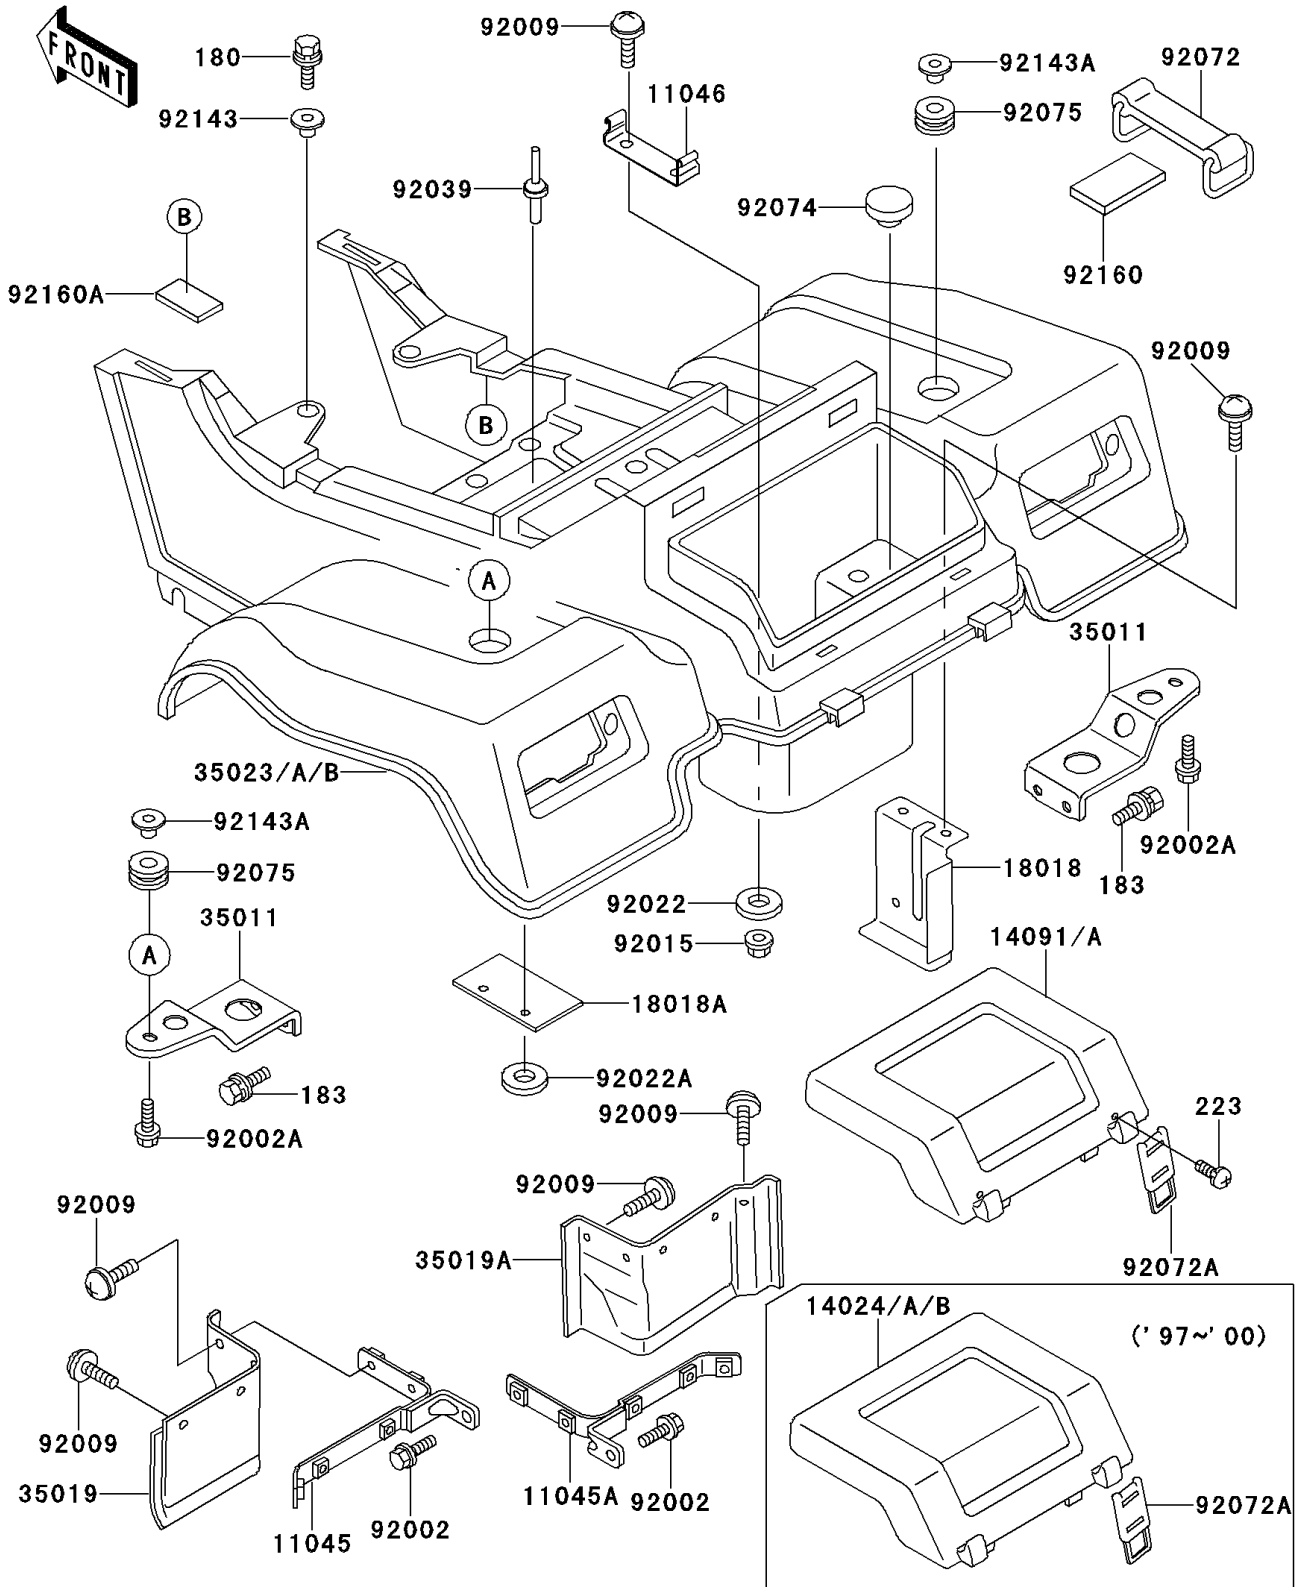

# 1998 Bayou 220

## PARTS DIAGRAM

### Rear Fender(s)

F2172

## PARTS LIST

Rear Fender(s)

**ITEM NAME**

**PART NUMBER**

**QUANTITY**

---