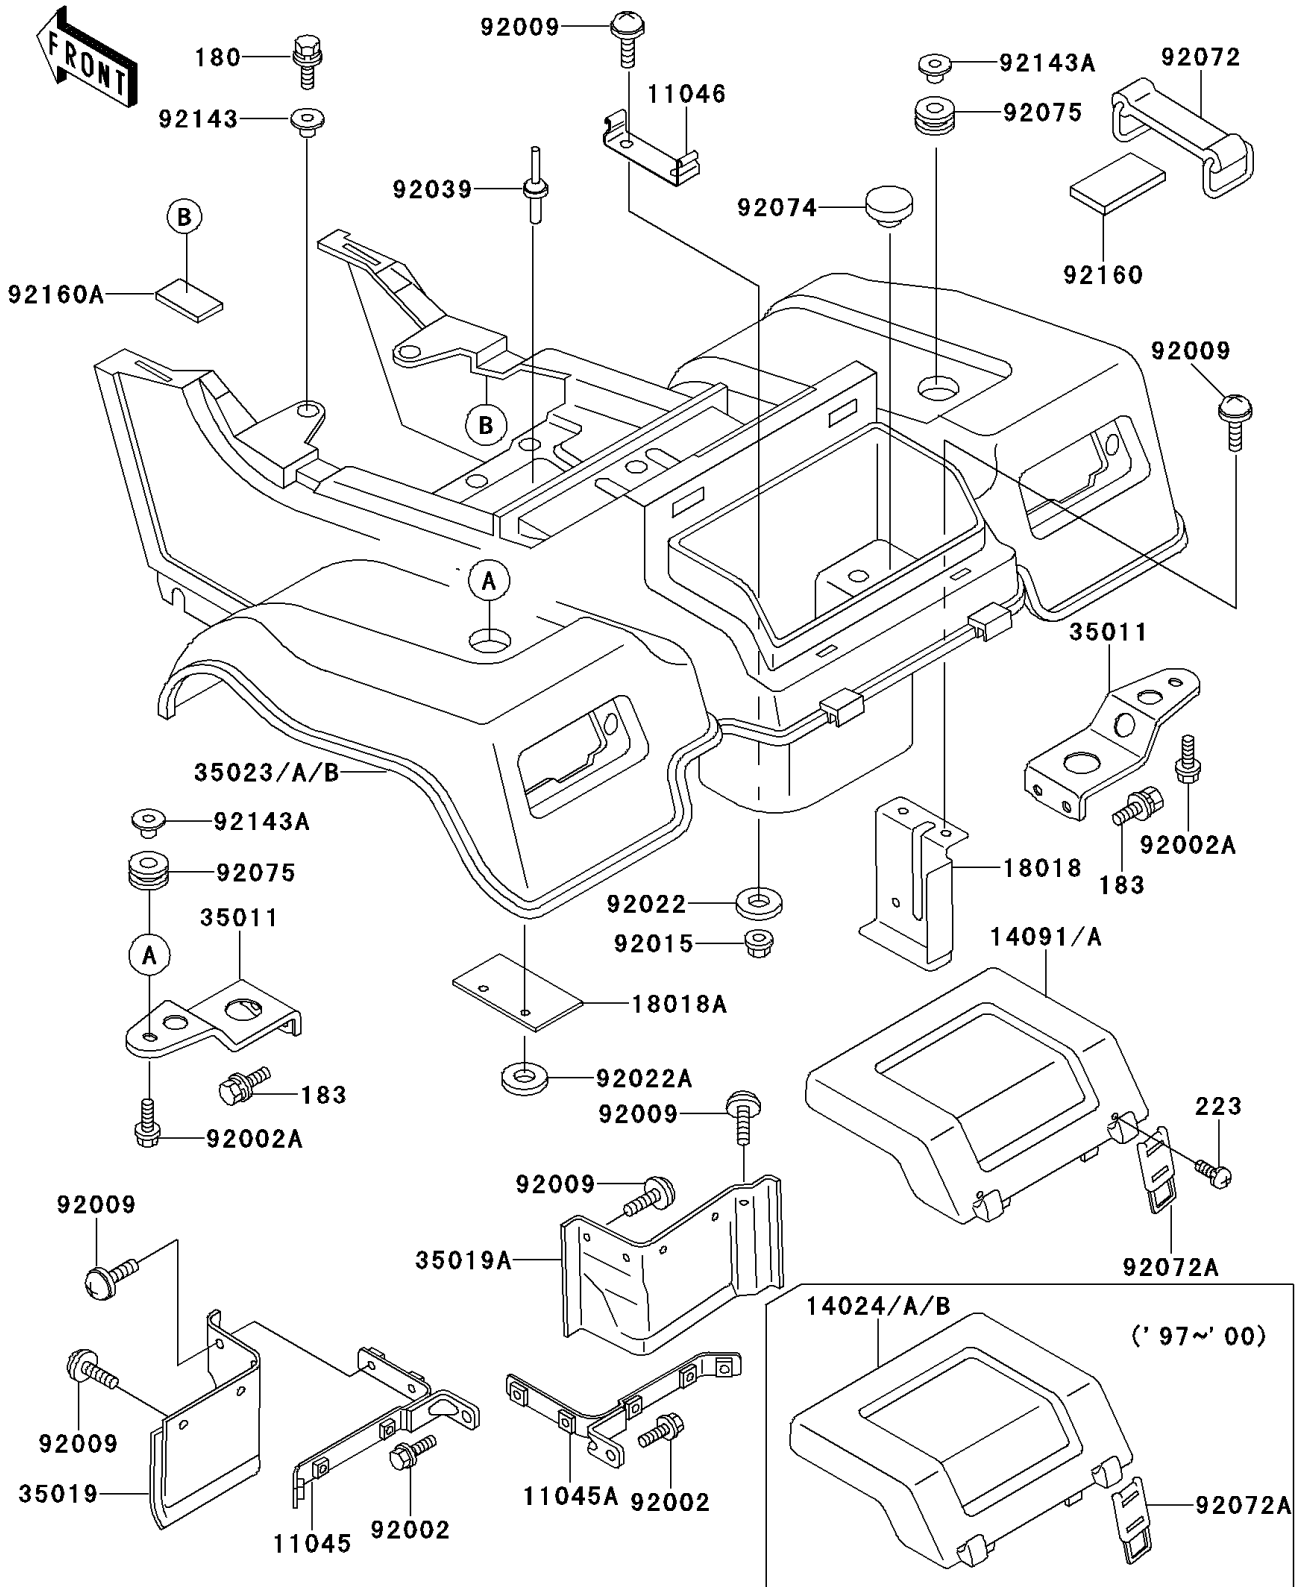

1997 Bayou 220

PARTS DIAGRAM

Rear Fender(s)

F2172

1997 Bayou 220

PARTS LIST

Rear Fender(s)

ITEM NAME

PART NUMBER

QUANTITY
