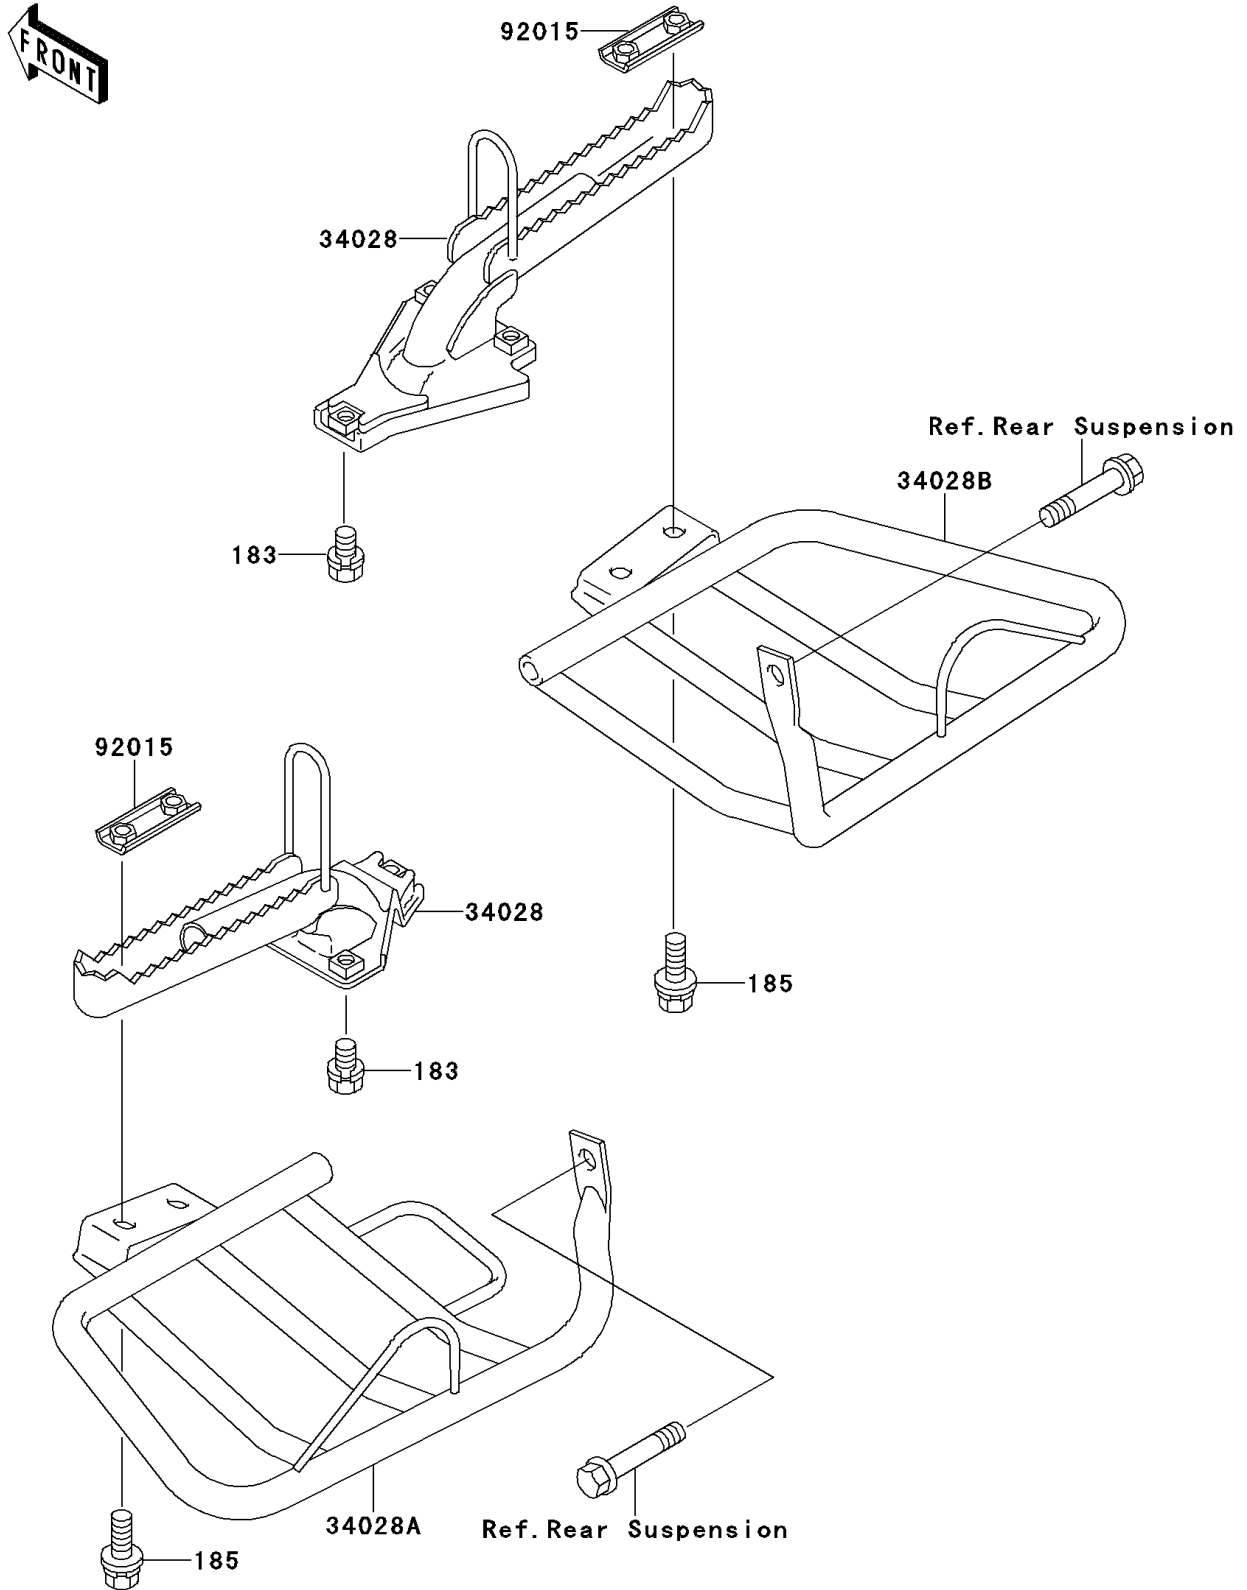

1999 Bayou 220

PARTS DIAGRAM

Footrests

F2160

1999 Bayou 220

PARTS LIST

Footrests

ITEM NAME

PART NUMBER

QUANTITY
