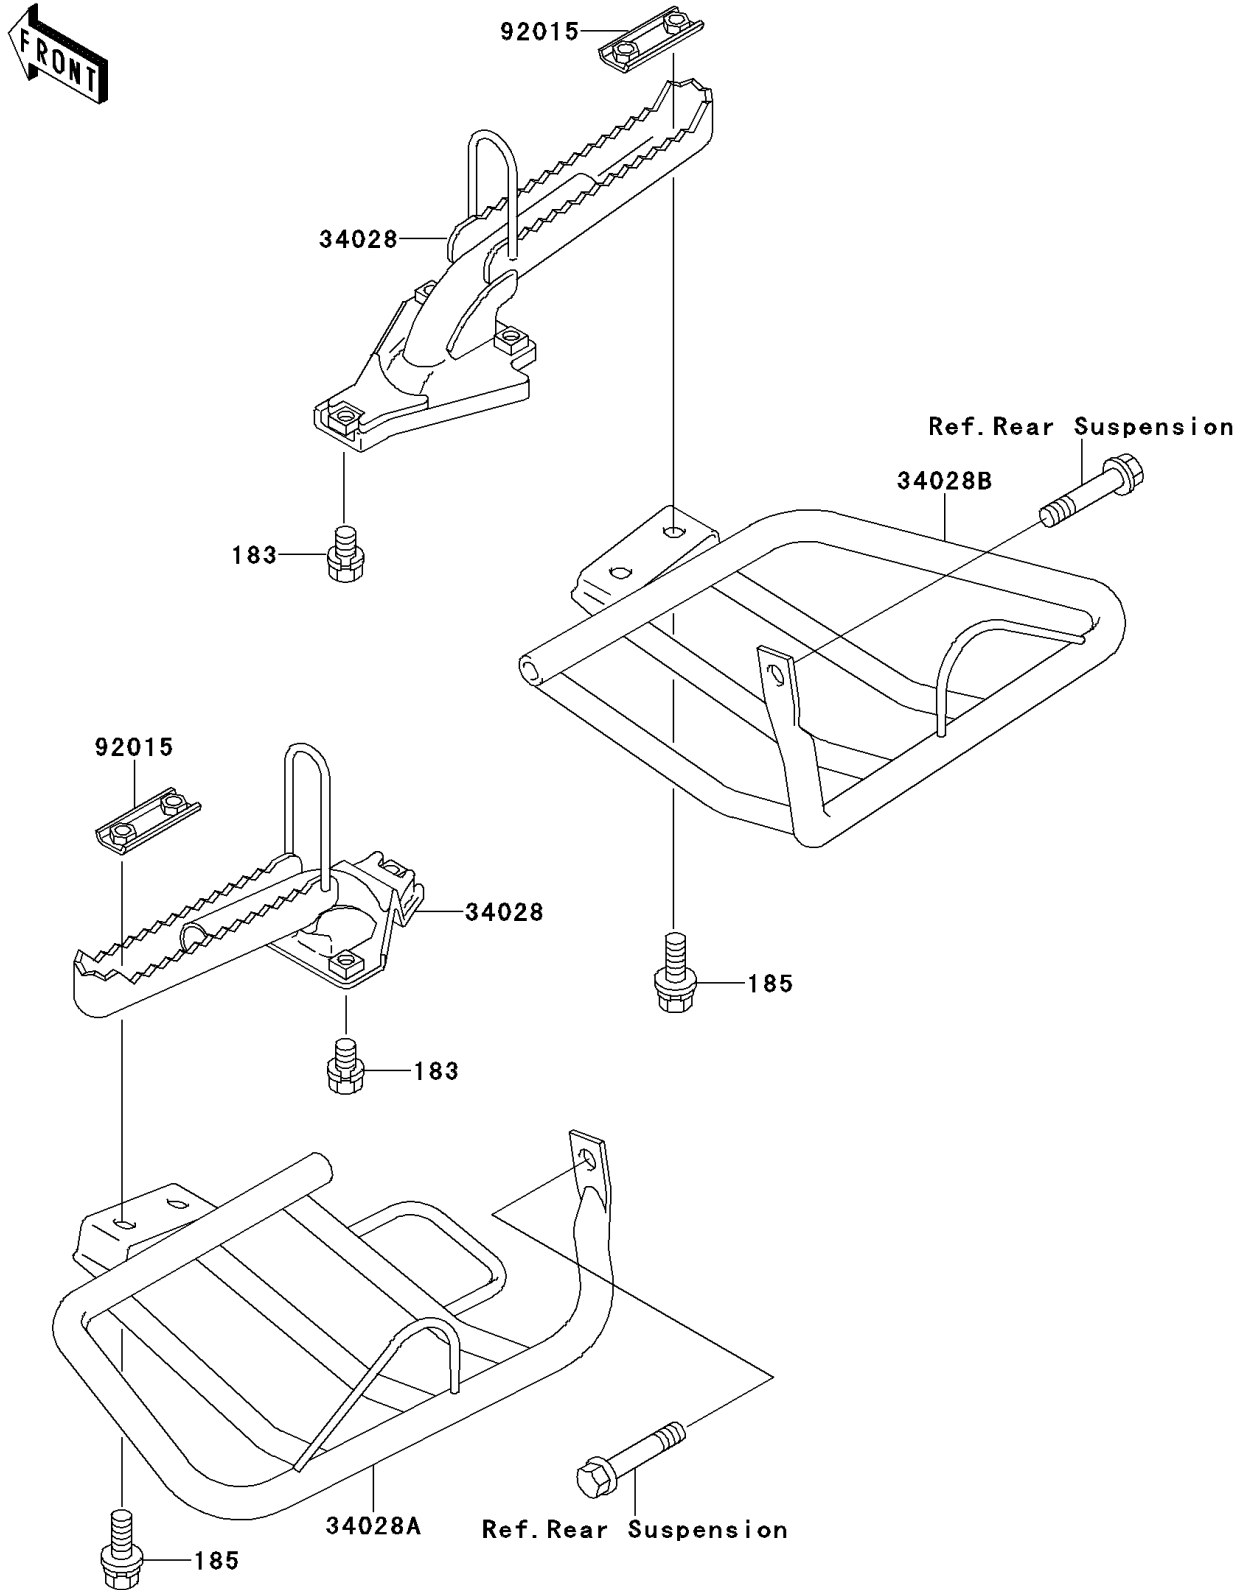

1998 Bayou 220

PARTS DIAGRAM

Footrests

F2160

1998 Bayou 220

PARTS LIST

Footrests

ITEM NAME

PART NUMBER

QUANTITY
