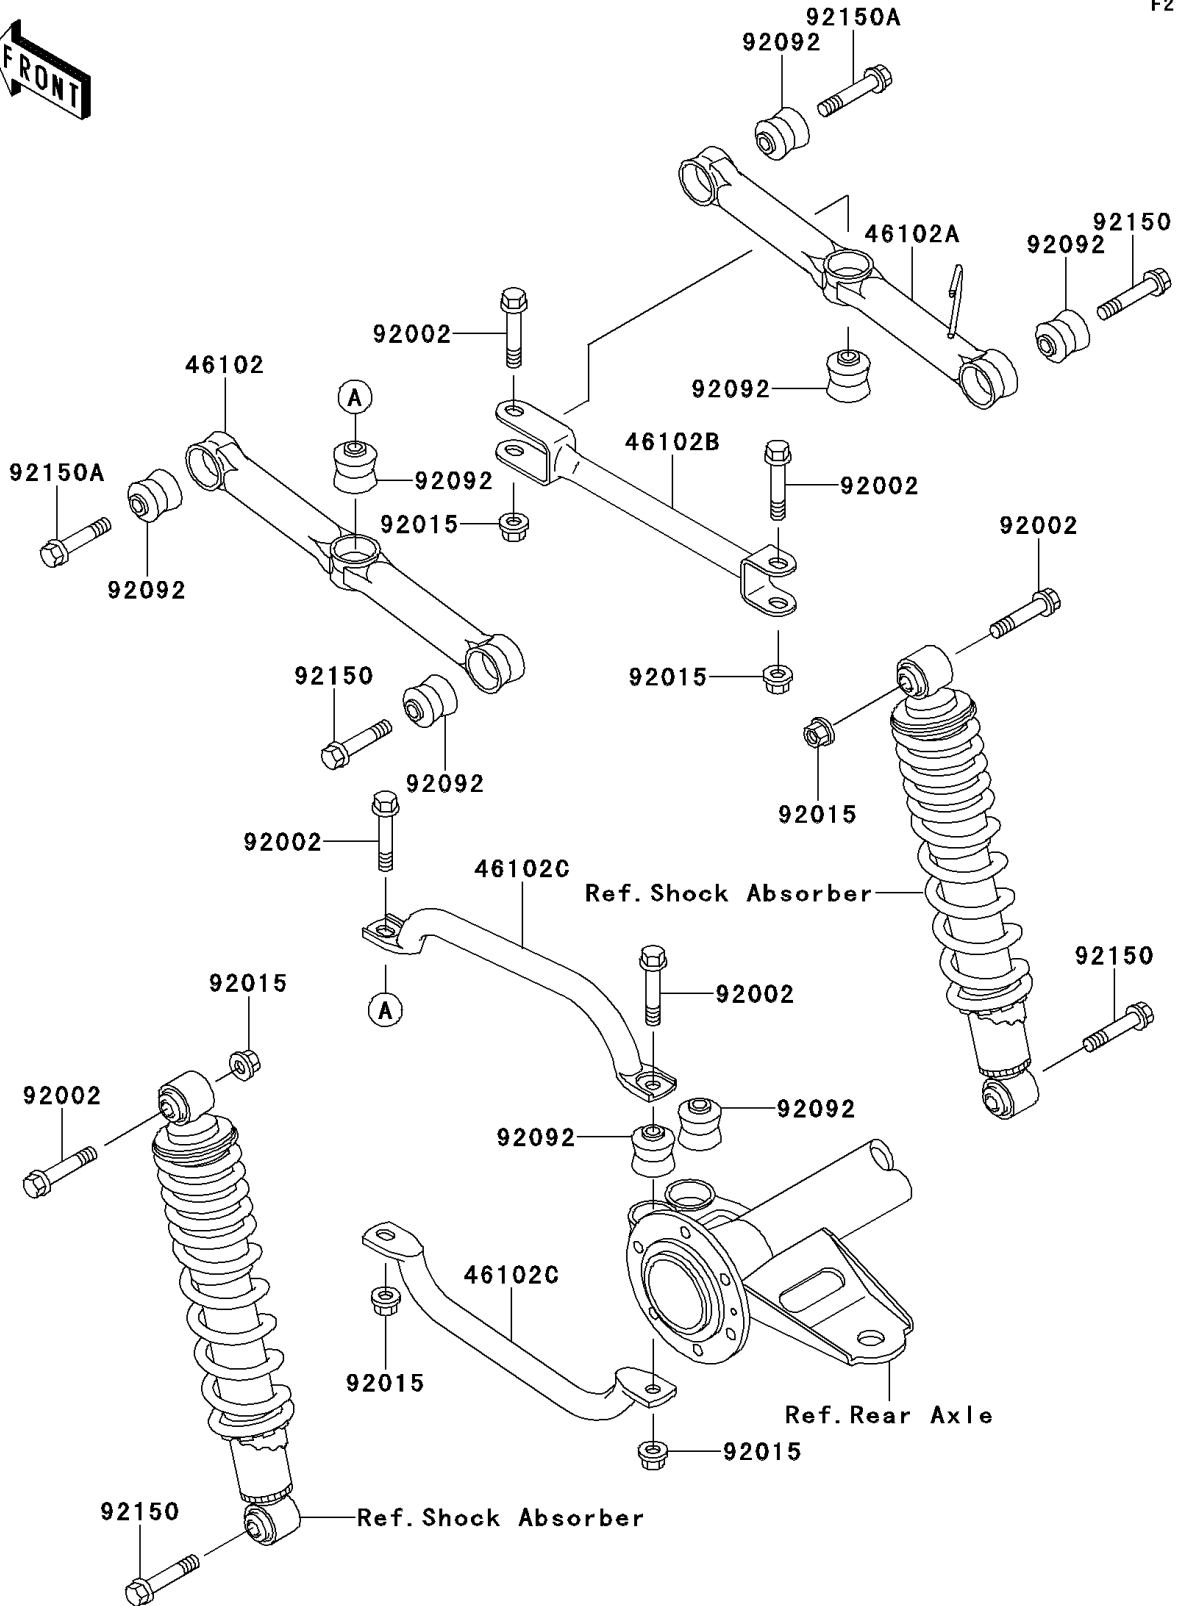

1998 Bayou 220

PARTS DIAGRAM

Rear Suspension

F2153