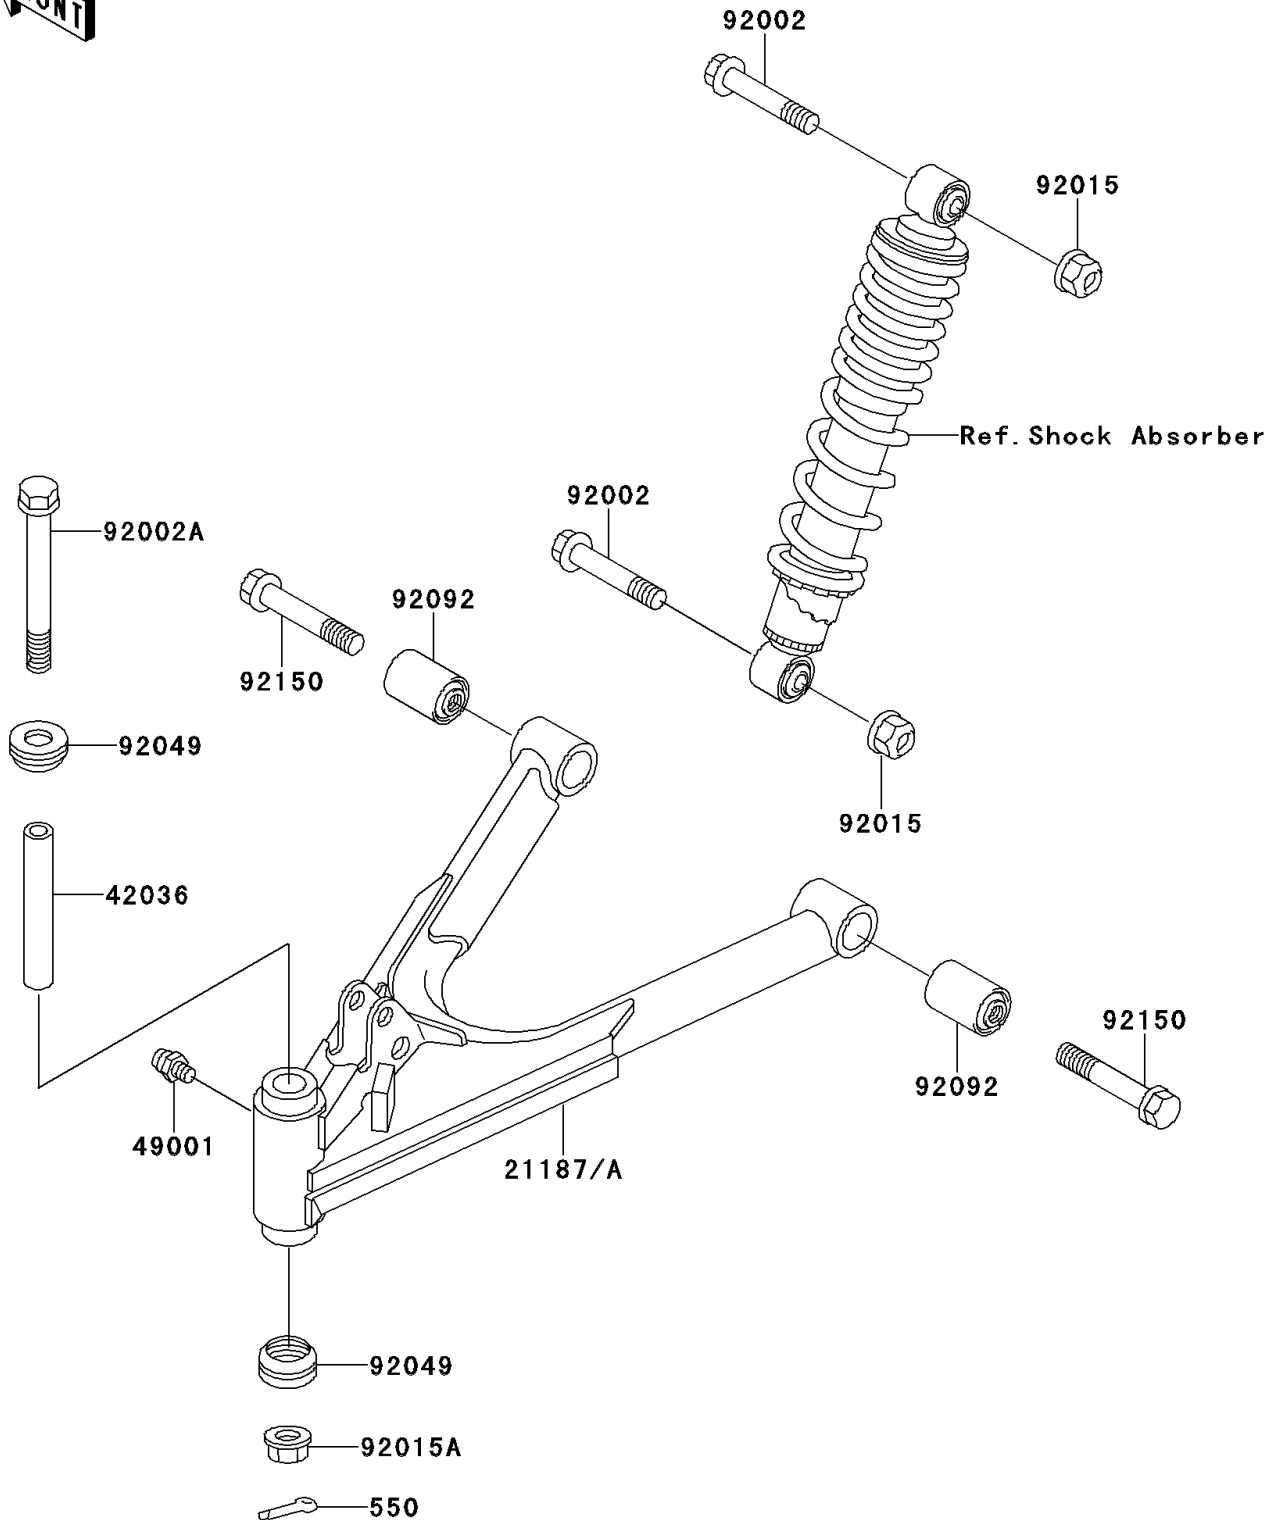

1999 Bayou 220

PARTS DIAGRAM

Front Suspension

F2152

1999 Bayou 220

PARTS LIST

Front Suspension

ITEM NAME

PART NUMBER

QUANTITY
