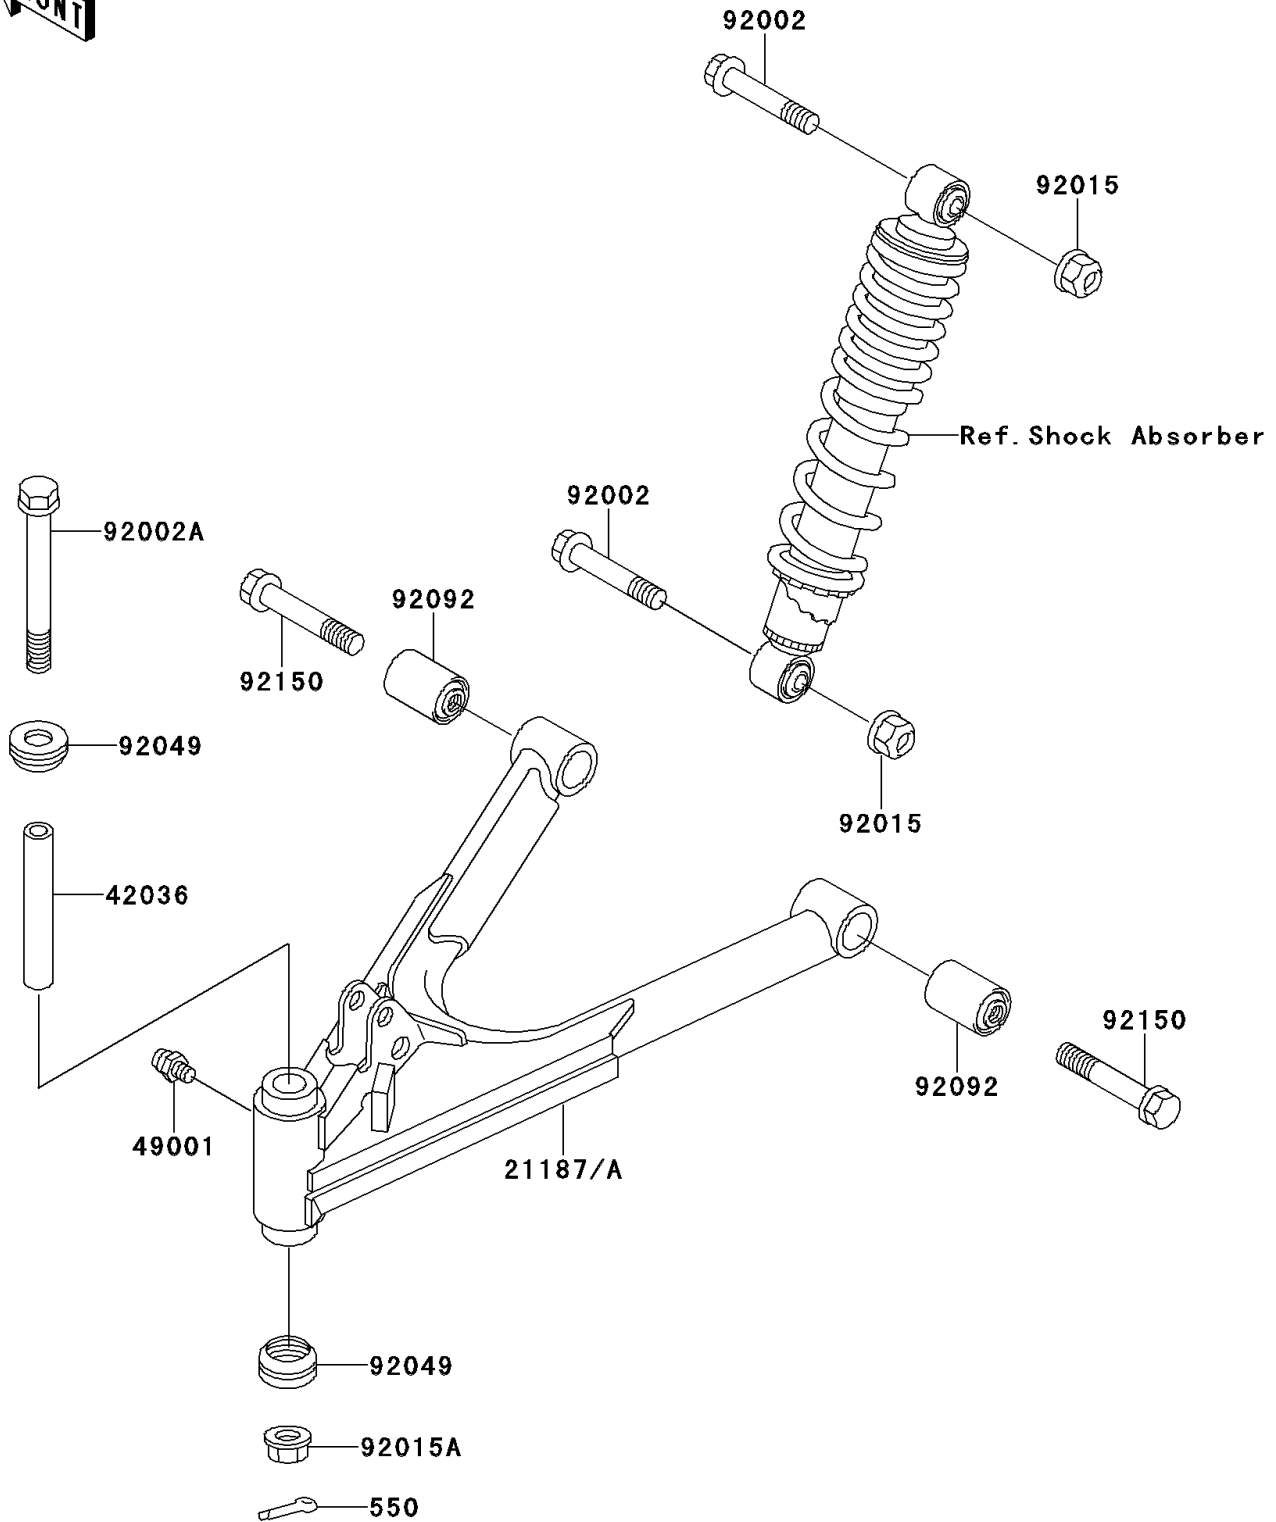

2001 Bayou 220

PARTS DIAGRAM

Front Suspension

F2152