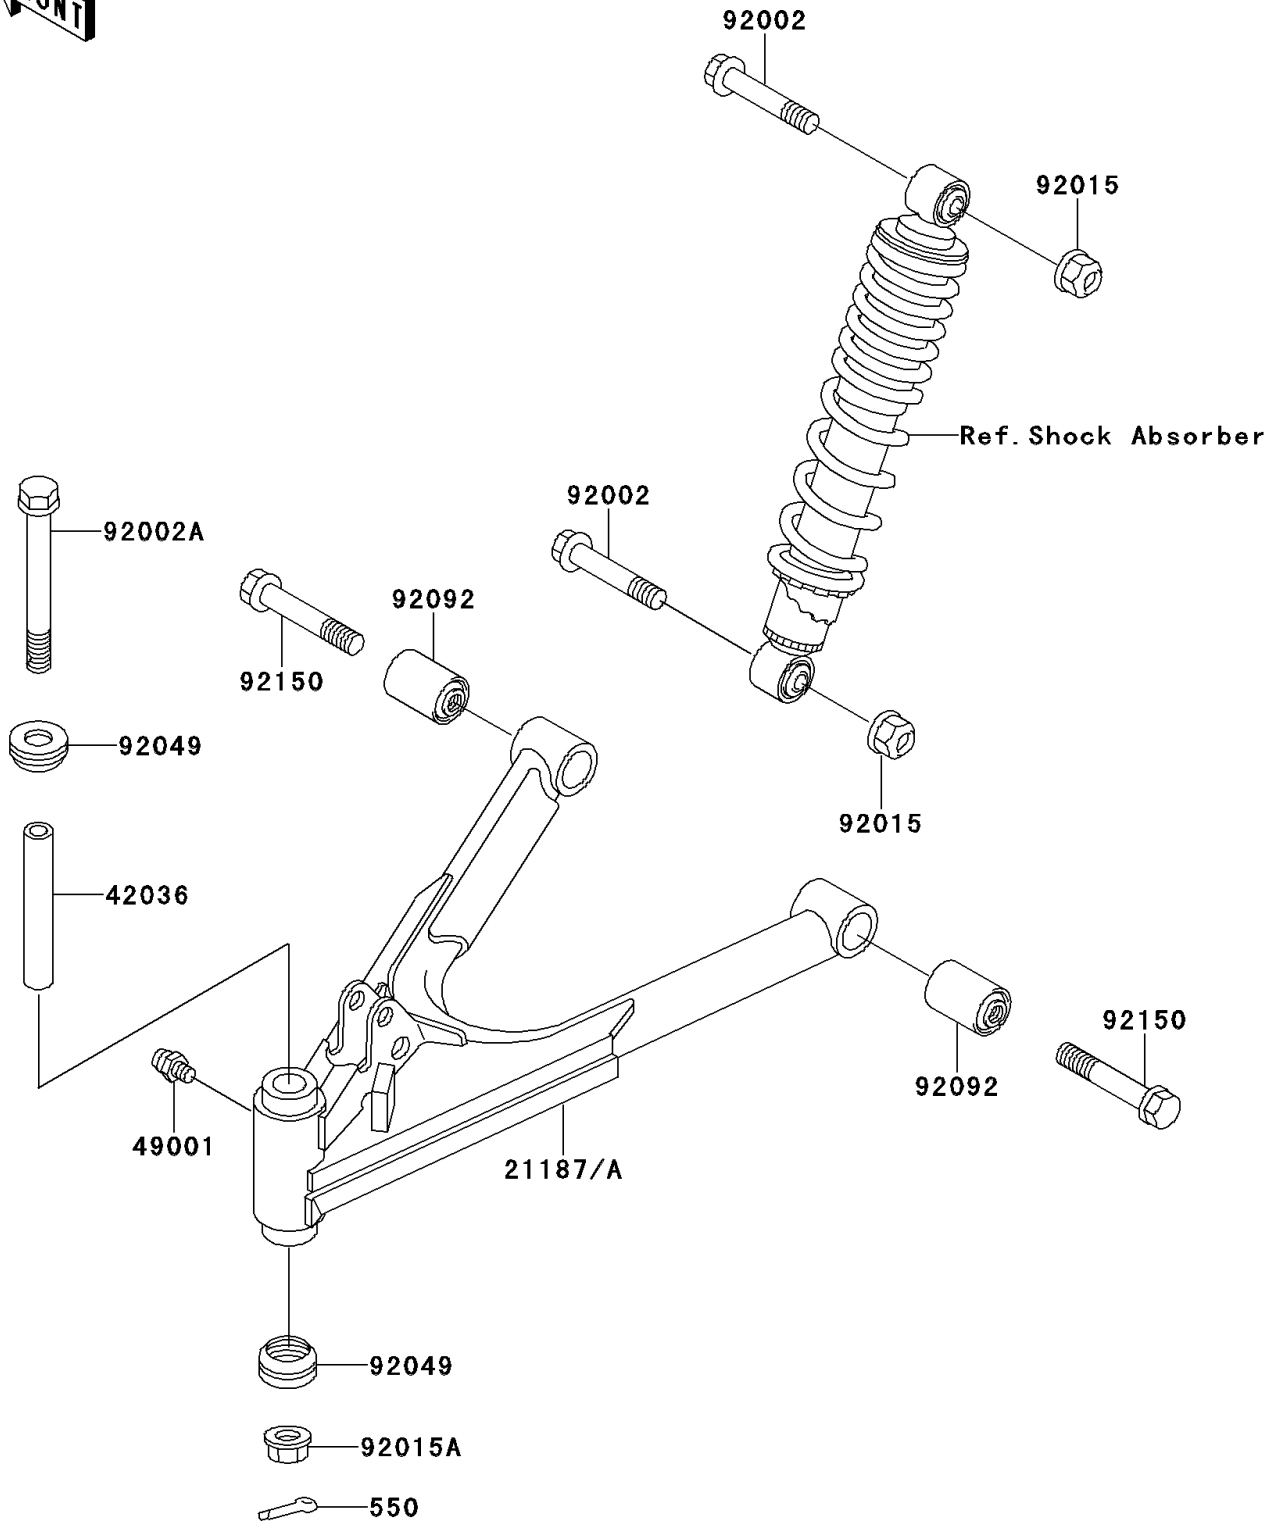

1998 Bayou 220

PARTS DIAGRAM

Front Suspension

F2152

1998 Bayou 220

PARTS LIST

Front Suspension

ITEM NAME

PART NUMBER

QUANTITY
