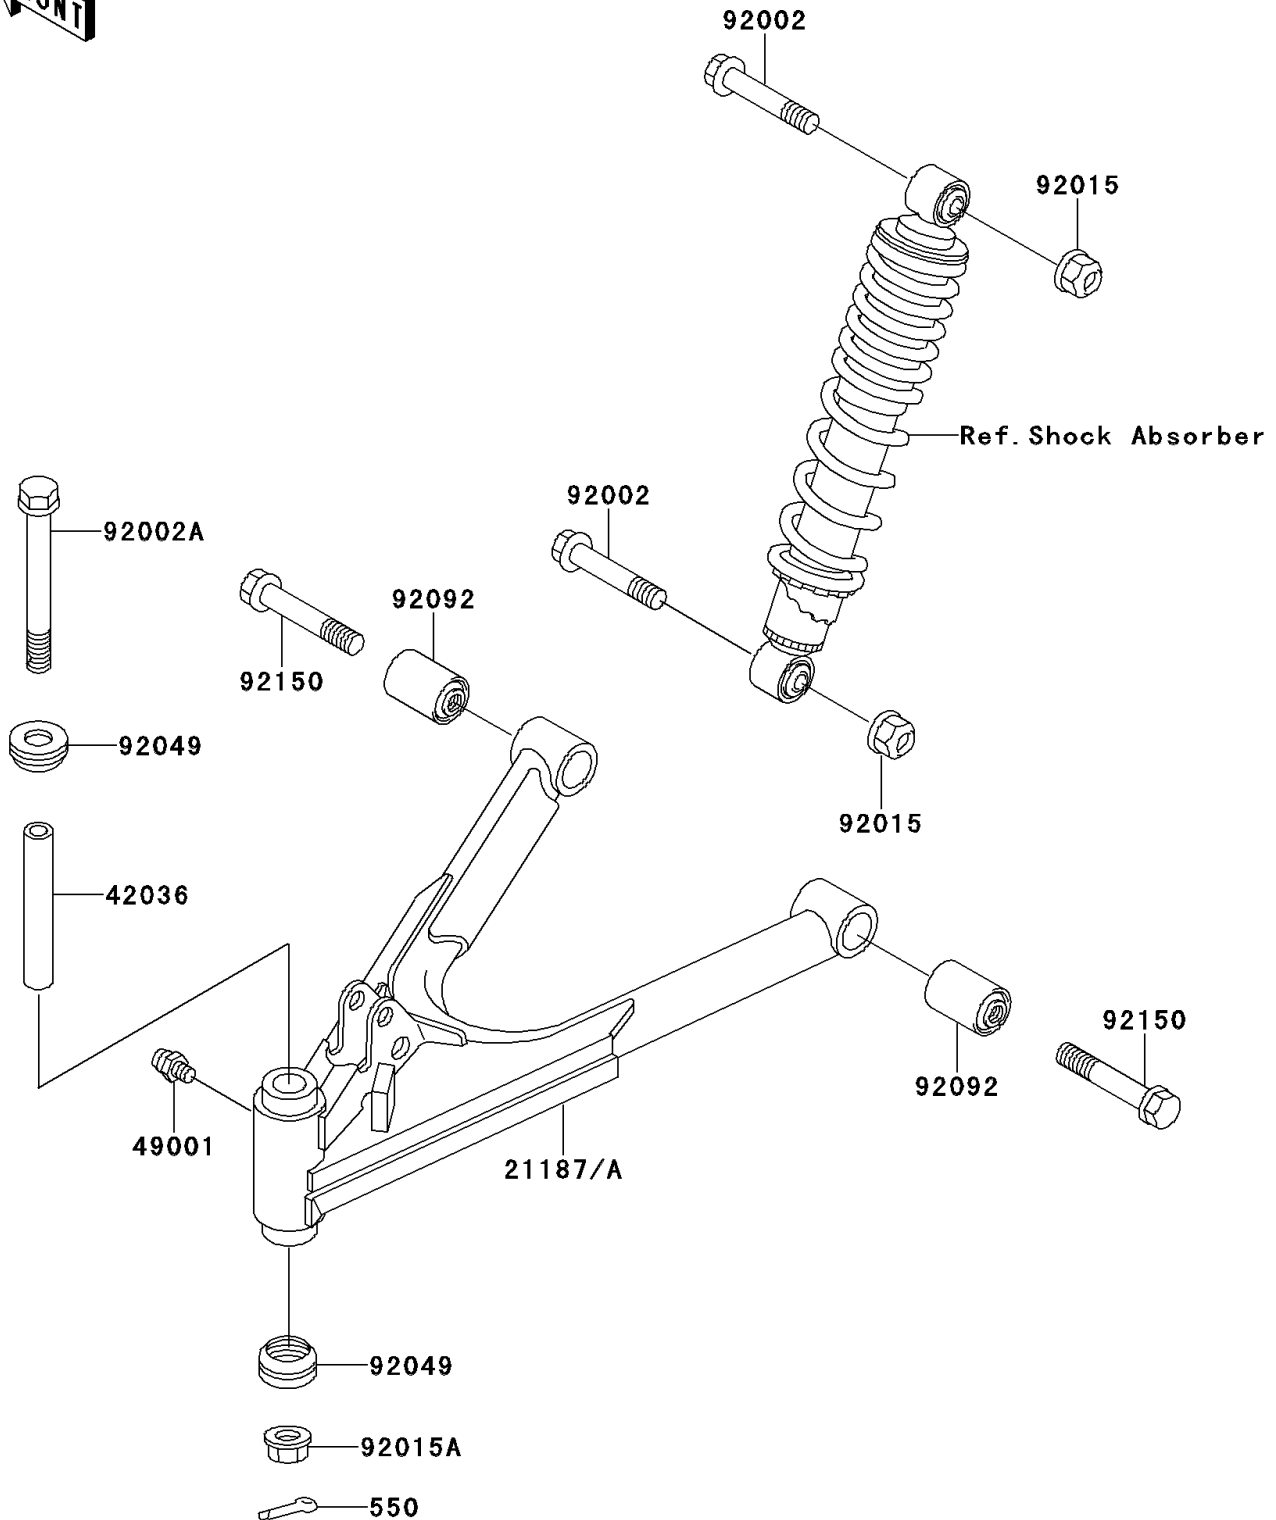

1997 Bayou 220

PARTS DIAGRAM

Front Suspension

F2152

1997 Bayou 220

PARTS LIST

Front Suspension

ITEM NAME	PART NUMBER	QUANTITY
PIN-COTTER,2.0X15 (Ref # 550)	550D2015	2
ARM-ASSY,SUSPENSION,FR,LH (Ref # 21187)	21187-1065	1
ARM-ASSY,SUSPENSION,FR,RH (Ref # 21187A)	21187-1066	1
SLEEVE,KNUCKLE,L=99.6 (Ref # 42036)	42036-1141	2
NIPPLE-GREASE (Ref # 49001)	49001-1051	2
BOLT,FLANGED,10X42 (Ref # 92002)	92002-1545	4
BOLT,FLANGED,10X142 (Ref # 92002A)	92002-1956	2
NUT,LOCK,10MM (Ref # 92015)	92015-1597	4
NUT,LOCK,FLANGED,10MM (Ref # 92015A)	92015-1717	2
SEAL-OIL (Ref # 92049)	92049-1285	4
BUSHING-RUBBER (Ref # 92092)	92092-005	4
BOLT,FLANGED,12X58 (Ref # 92150)	92150-1022	4