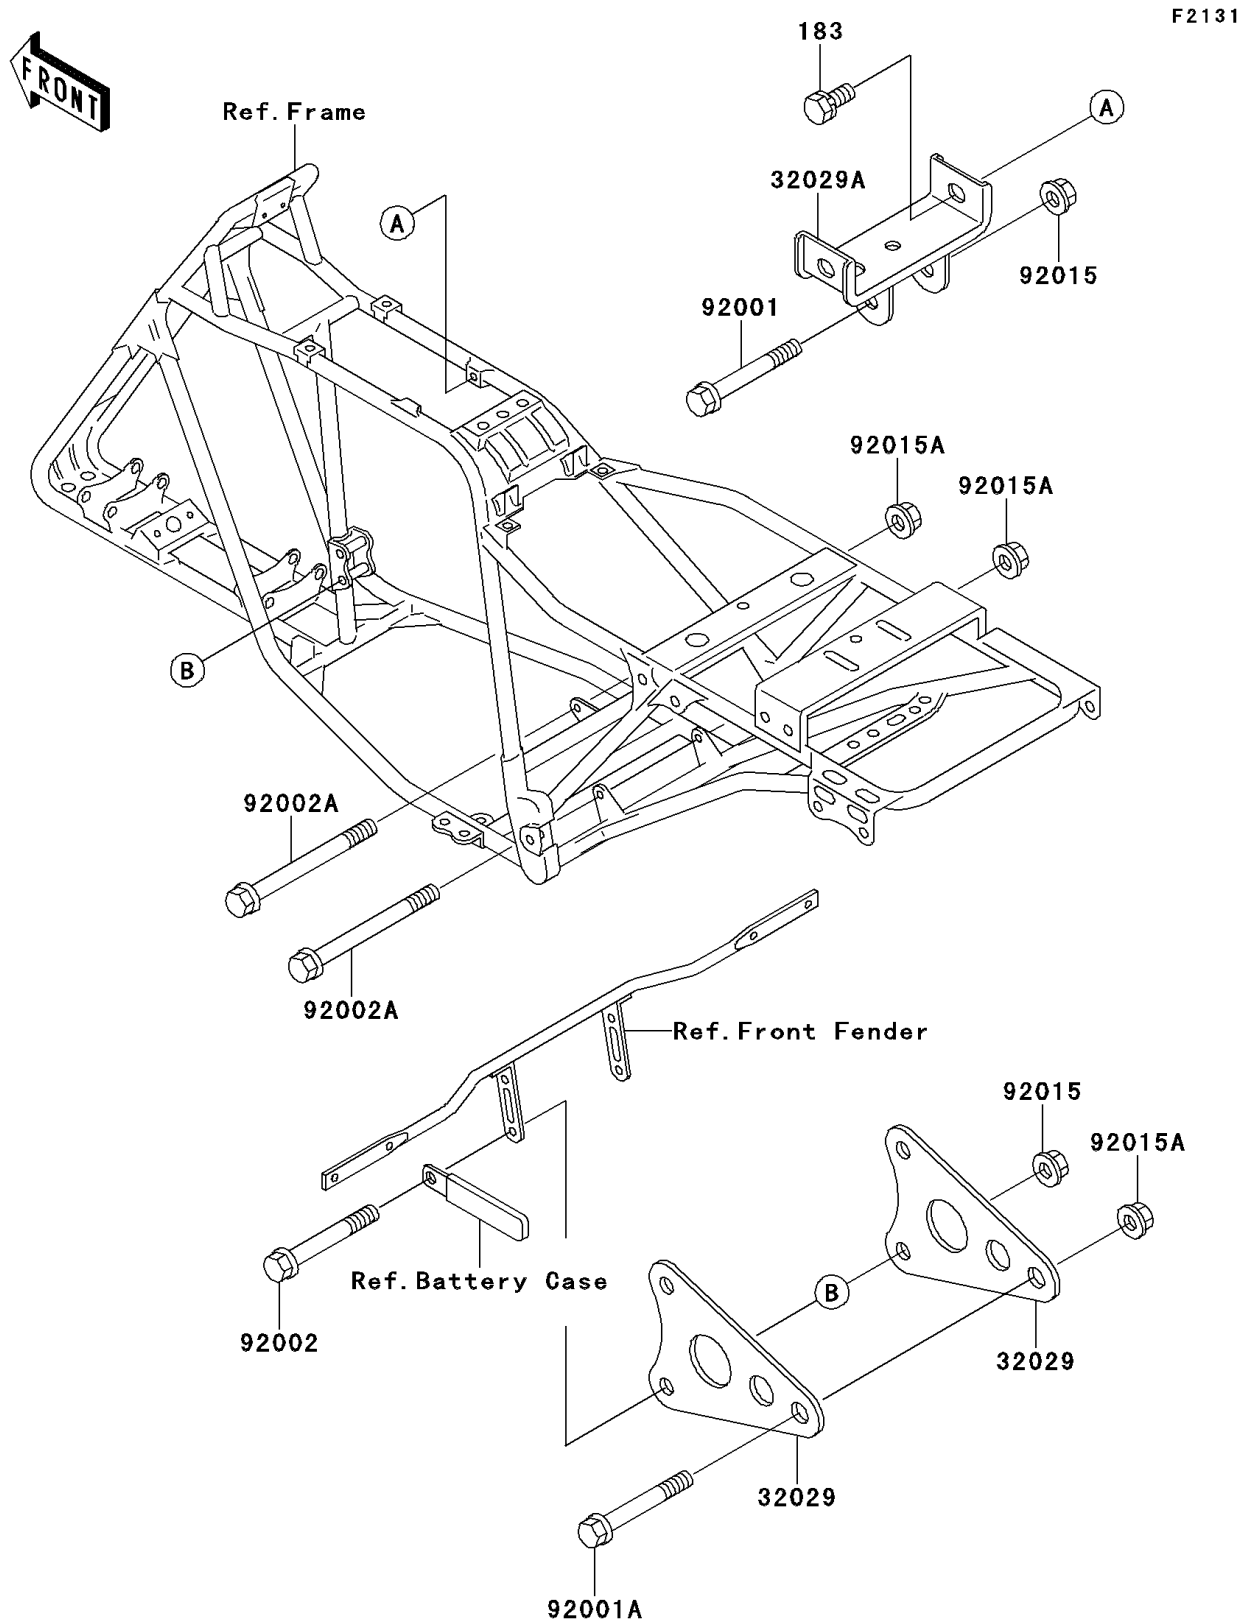

1998 Bayou 220

PARTS DIAGRAM

Frame Fittings

1998 Bayou 220

PARTS LIST

Frame Fittings

ITEM NAME

PART NUMBER

QUANTITY
