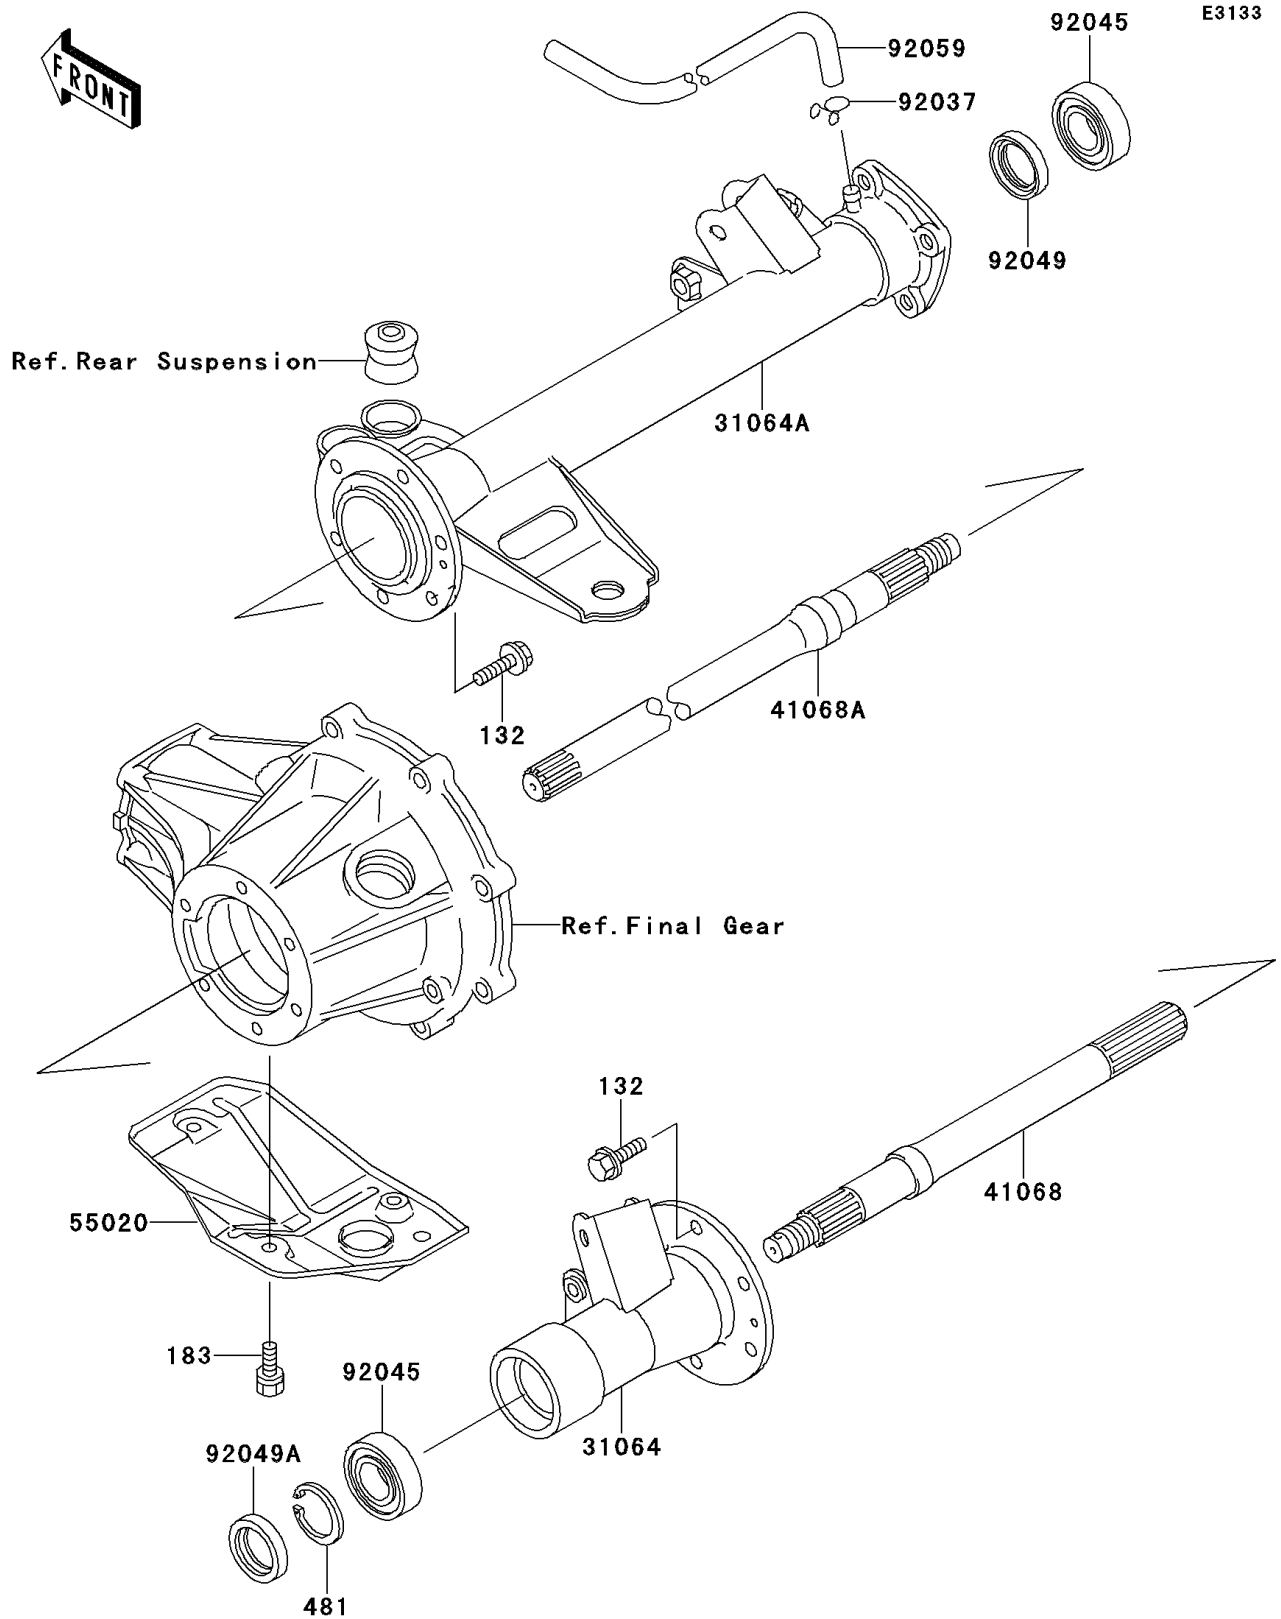

1999 Bayou 220

PARTS DIAGRAM

Rear Axle

1999 Bayou 220

PARTS LIST

Rear Axle

ITEM NAME

PART NUMBER

QUANTITY
