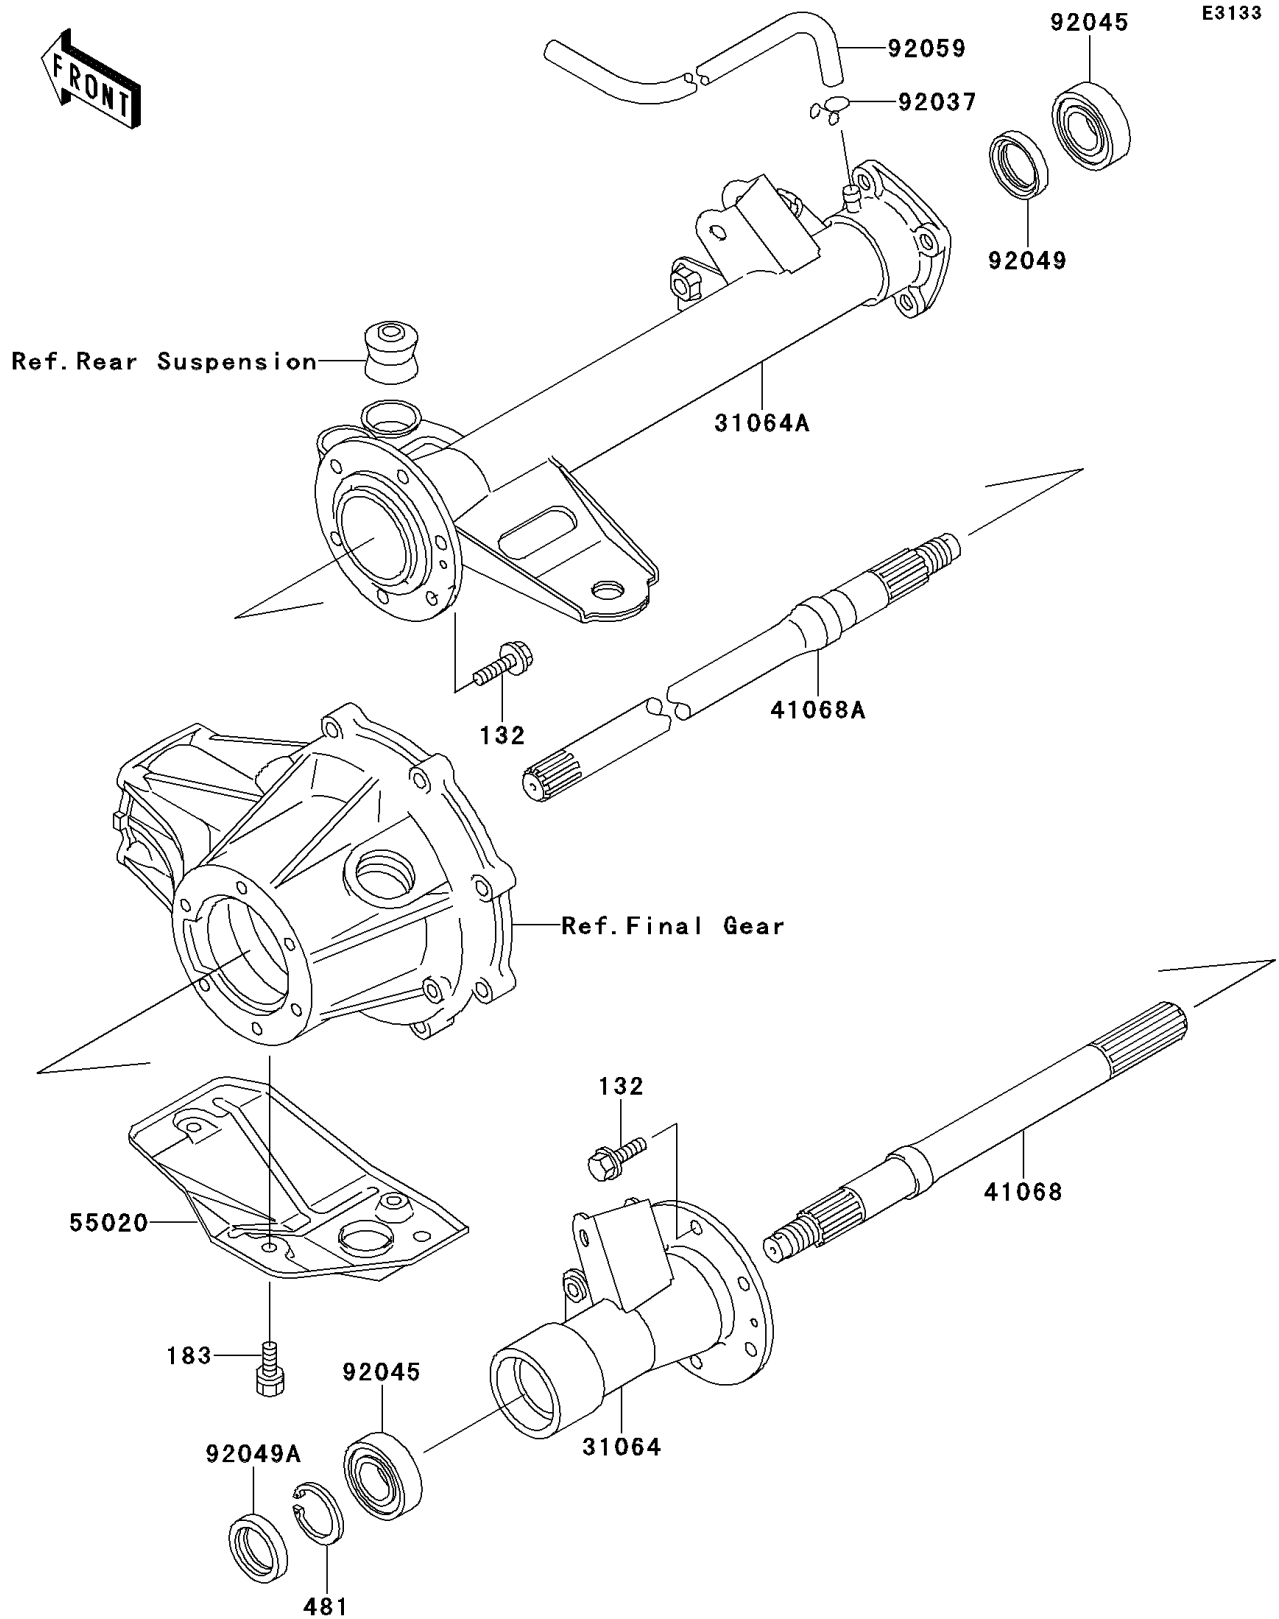

1997 Bayou 220

PARTS DIAGRAM

Rear Axle

1997 Bayou 220

PARTS LIST

Rear Axle

ITEM NAME	PART NUMBER	QUANTITY
BOLT-FLANGED-SMALL (Ref # 132)	132J0820	12
BOLT-UPSET-WS-SMALL (Ref # 183)	183H0814	3
CIRCLIP (Ref # 481)	481J5200	1
PIPE-COMP,LH (Ref # 31064)	31064-1088	1
PIPE-COMP,RH (Ref # 31064A)	31064-1089	1
AXLE,LH (Ref # 41068)	41068-1244	1
AXLE,RH (Ref # 41068A)	41068-1245	1
GUARD (Ref # 55020)	55020-1276	1
CLAMP,TUBE (Ref # 92037)	92037-147	1
BEARING-BALL,6205DDU (Ref # 92045)	92045-1229	2
SEAL-OIL,S030428 (Ref # 92049)	92049-1236	1
SEAL-OIL (Ref # 92049A)	92049-1287	1
TUBE,4.7X9.5X1240 (Ref # 92059)	92059-1968	1