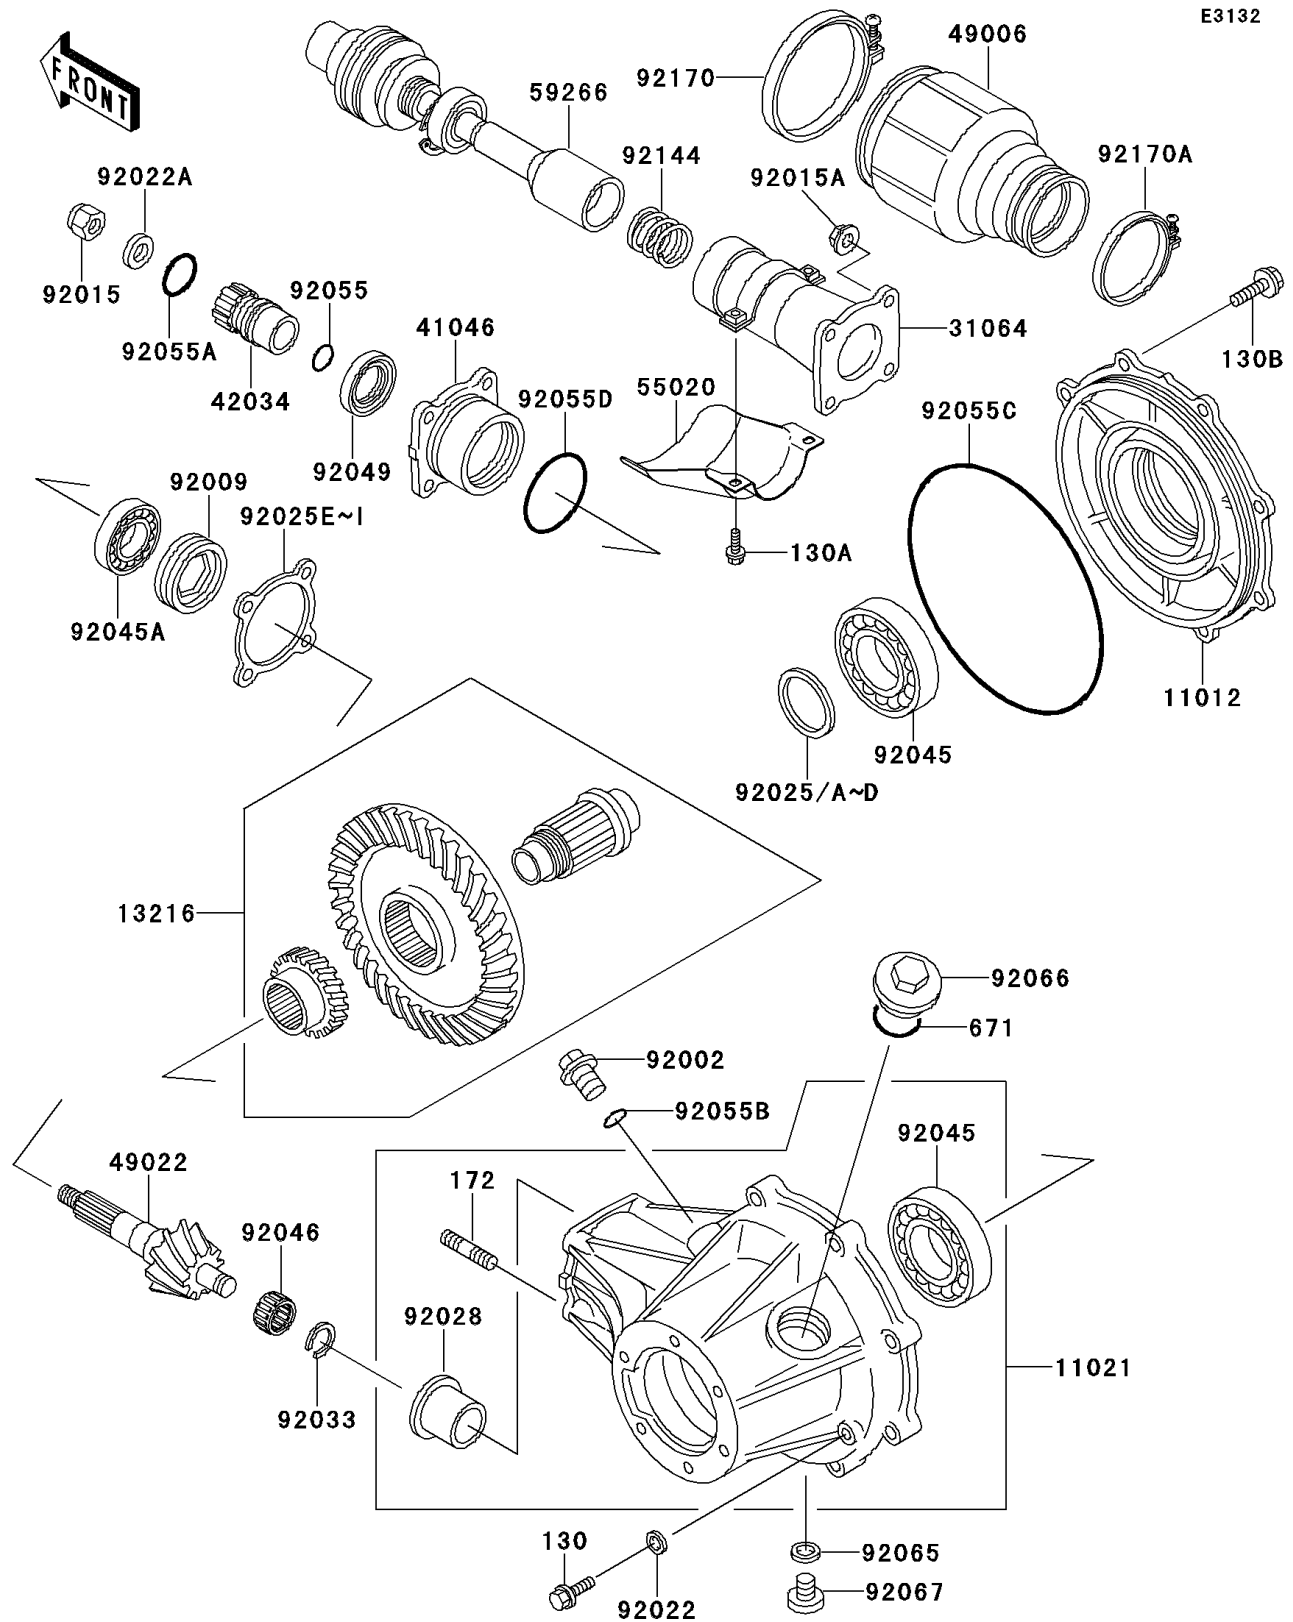

1999 Bayou 220

PARTS DIAGRAM

Drive Shaft/Final Gear

1999 Bayou 220

PARTS LIST

Drive Shaft/Final Gear

ITEM NAME

PART NUMBER

QUANTITY
