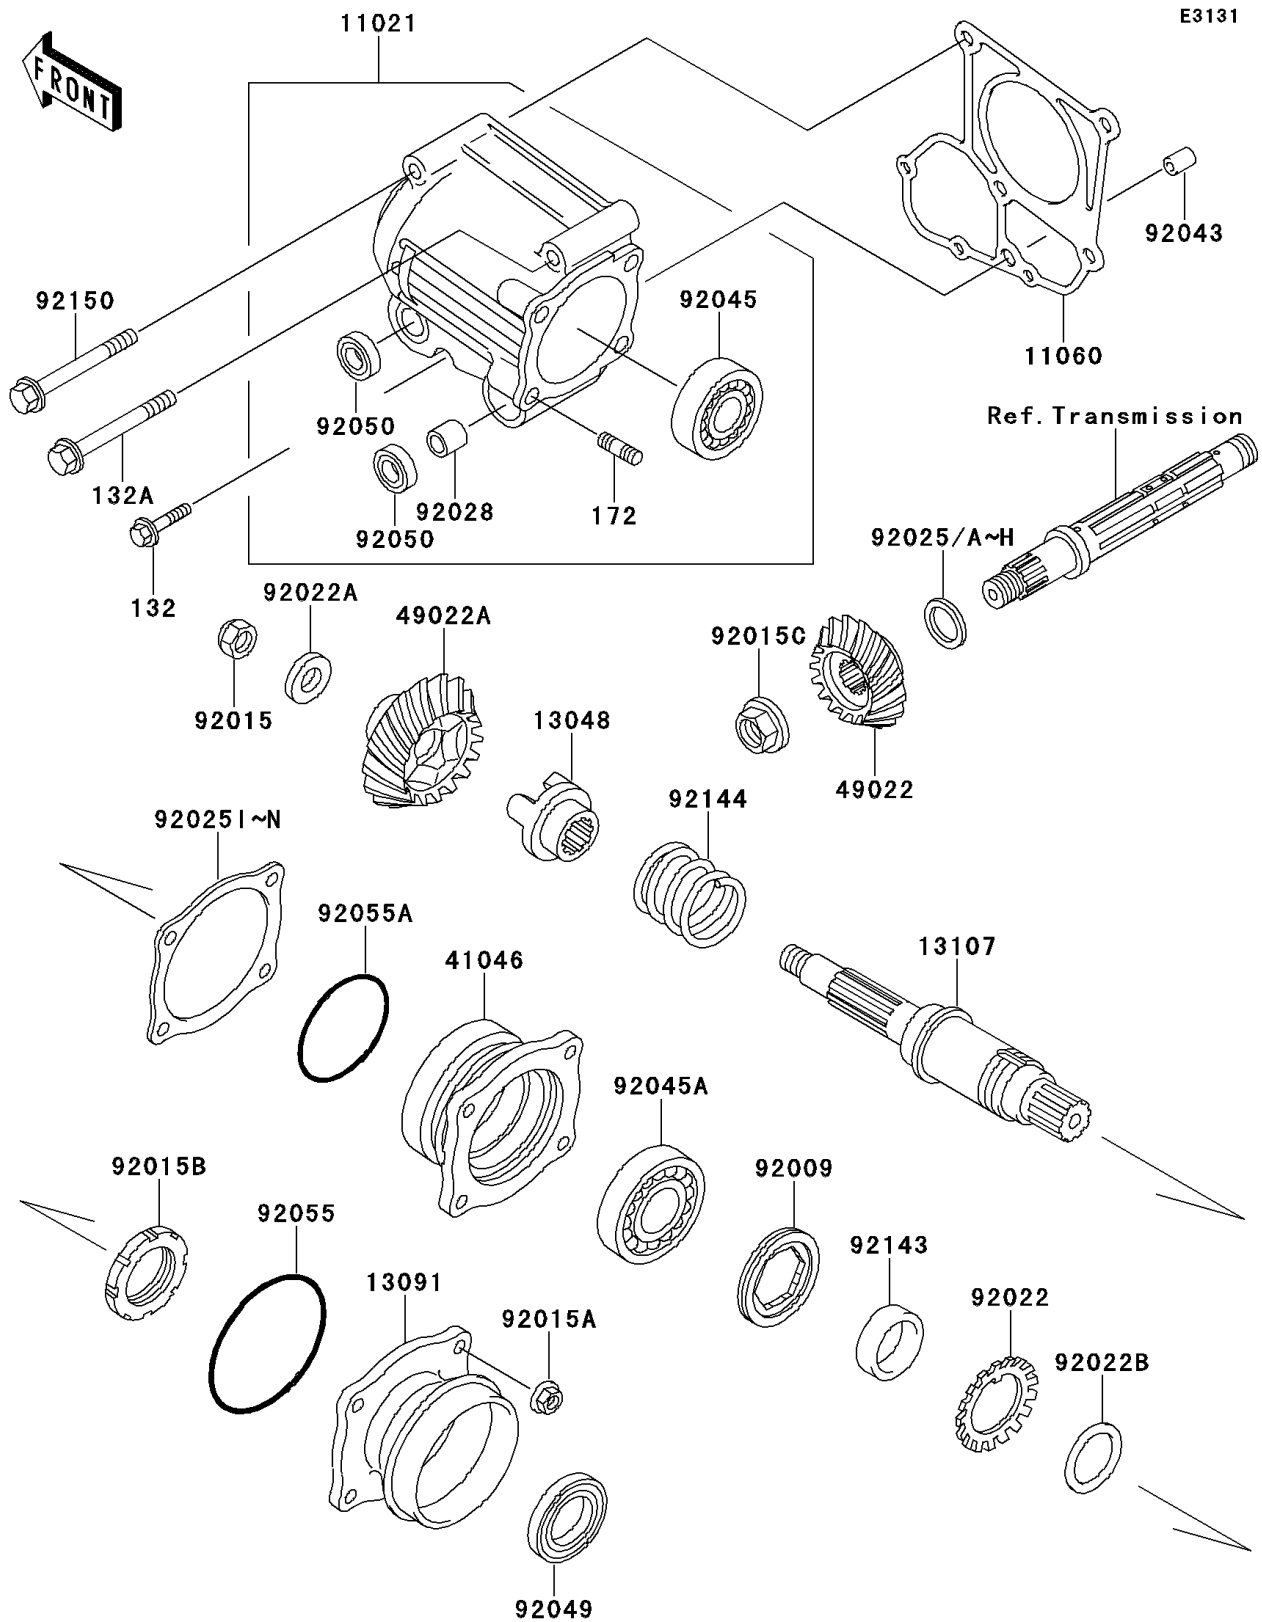

1999 Bayou 220

PARTS DIAGRAM

Front Bevel Gear

Kawasaki

Let the Good Times Roll®

1999 Bayou 220

PARTS LIST

Front Bevel Gear

ITEM NAME

PART NUMBER

QUANTITY
