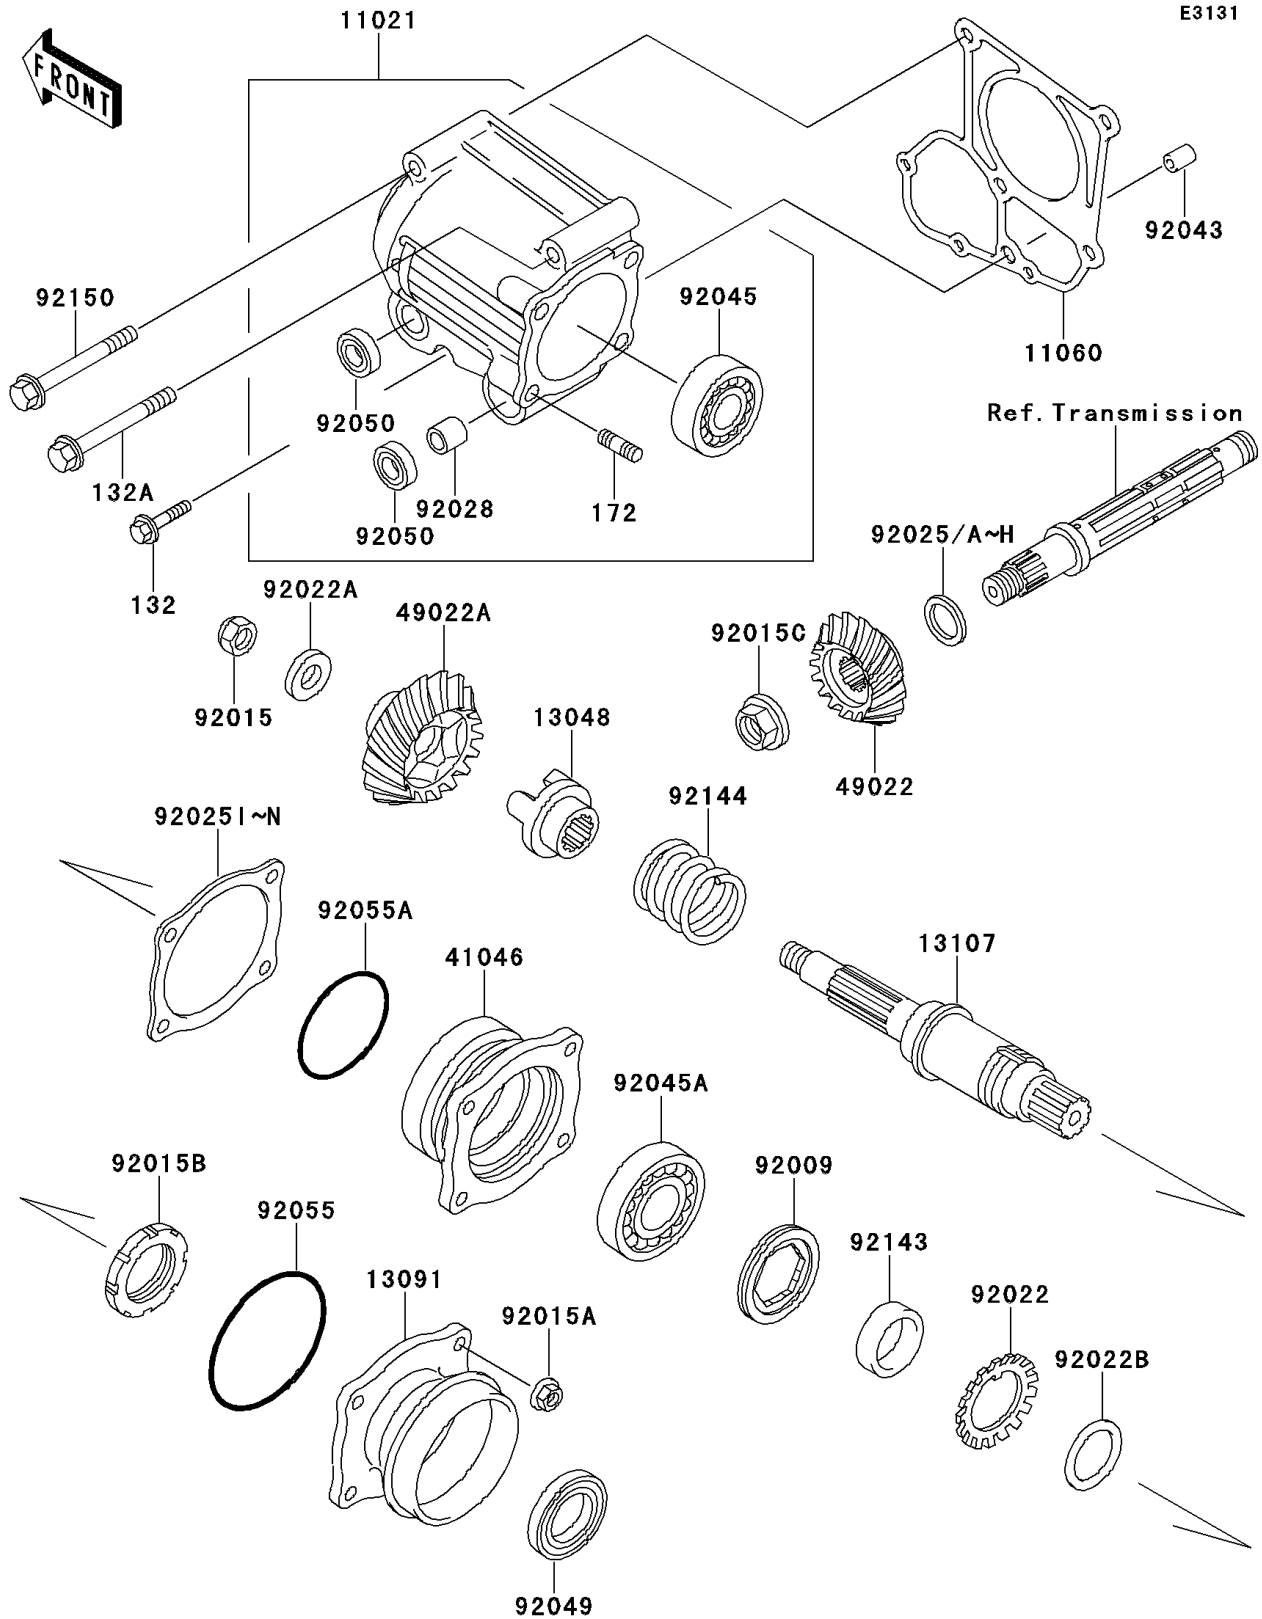

1998 Bayou 220

PARTS DIAGRAM

Front Bevel Gear

Kawasaki

Let the Good Times Roll®

1998 Bayou 220

PARTS LIST

Front Bevel Gear

ITEM NAME

PART NUMBER

QUANTITY
