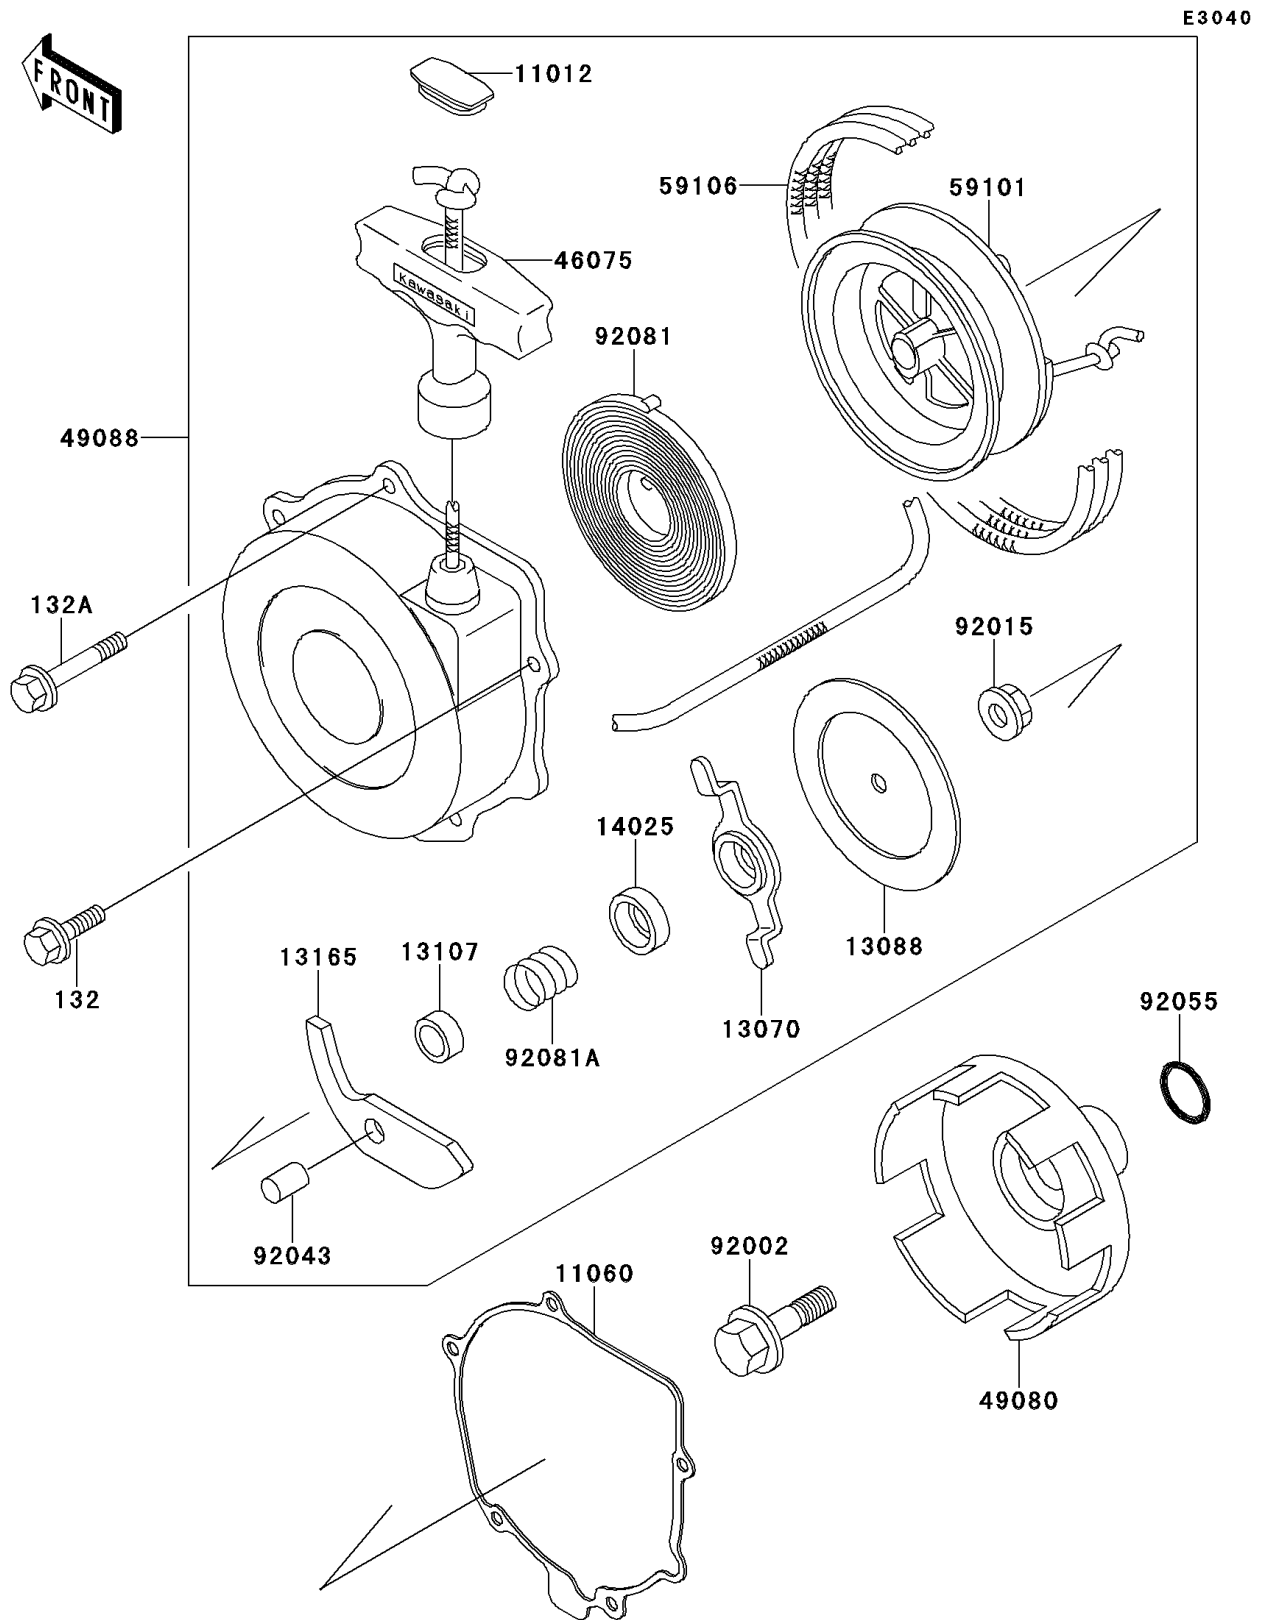

1999 Bayou 220

PARTS DIAGRAM

Recoil Starter

1999 Bayou 220

PARTS LIST

Recoil Starter

ITEM NAME

PART NUMBER

QUANTITY
