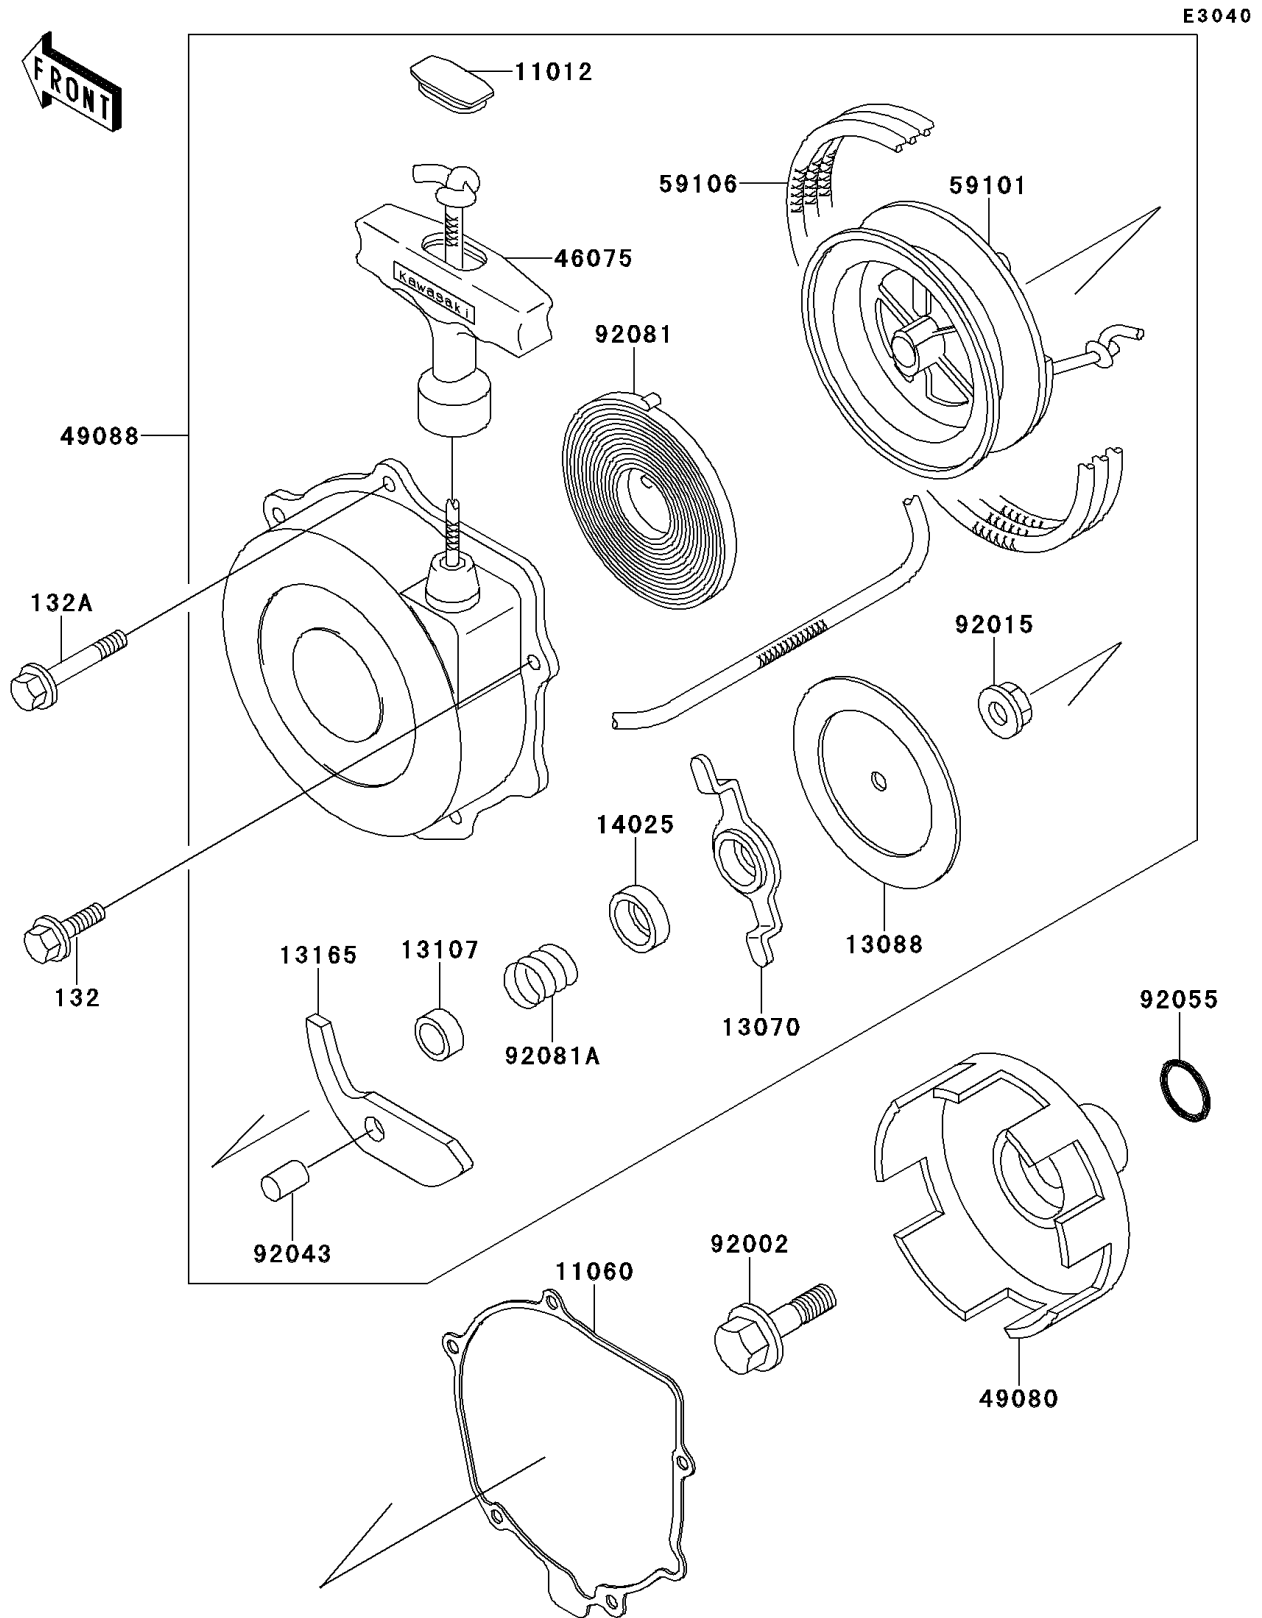

1998 Bayou 220

PARTS DIAGRAM

Recoil Starter

1998 Bayou 220

PARTS LIST

Recoil Starter

ITEM NAME

PART NUMBER

QUANTITY
