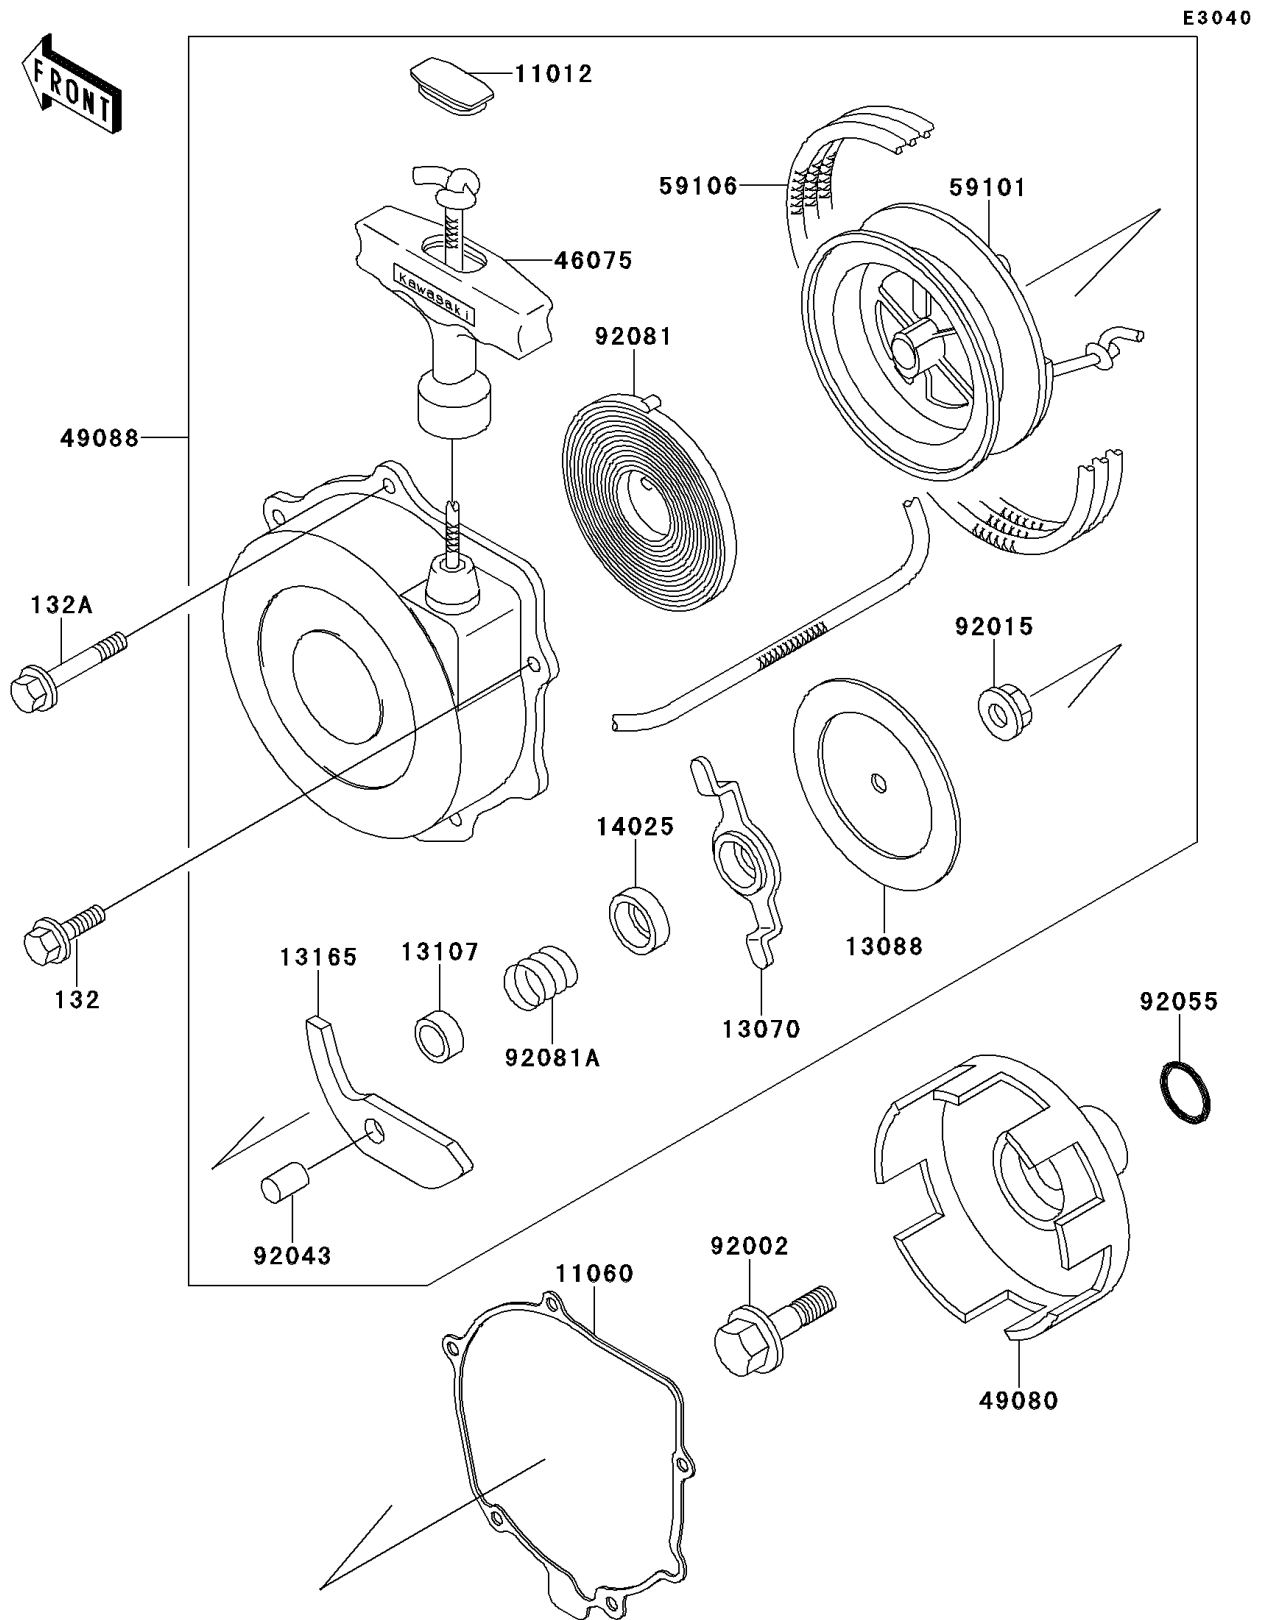

1997 Bayou 220

PARTS DIAGRAM

Recoil Starter

1997 Bayou 220

PARTS LIST

Recoil Starter

ITEM NAME	PART NUMBER	QUANTITY
BOLT-FLANGED-SMALL (Ref # 132)	132J0614	4
BOLT-FLANGED-SMALL (Ref # 132A)	132J0680	1
CAP,RECOIL GRIP (Ref # 11012)	11012-1420	1
GASKET,RECOIL STARTER (Ref # 11060)	11060-1650	1
GUIDE,RECOIL (Ref # 13070)	13070-1123	1
PLATE-FRICTION,RECOIL (Ref # 13088)	13088-1059	1
SHAFT,RECOIL (Ref # 13107)	13107-1129	1
PAWL,RECOIL (Ref # 13165)	13165-1110	1
COVER,RECOIL (Ref # 14025)	14025-1966	1
GRIP,RECOIL (Ref # 46075)	46075-1073	1
PULLEY-STARTING (Ref # 49080)	49080-1051	1
STARTER-RECOIL (Ref # 49088)	49088-1054	1
REEL (Ref # 59101)	59101-1105	1
ROPE,RECOIL (Ref # 59106)	59106-1102	1
BOLT,FLANGED,10X40 (Ref # 92002)	92002-1296	1
NUT,6MM (Ref # 92015)	92015-1464	1
PIN,RECOIL (Ref # 92043)	92043-1259	1
RING-O,16.8MM (Ref # 92055)	92055-1235	1
SPRING,RECOIL (Ref # 92081)	92081-1772	1
SPRING (Ref # 92081A)	92081-1773	1