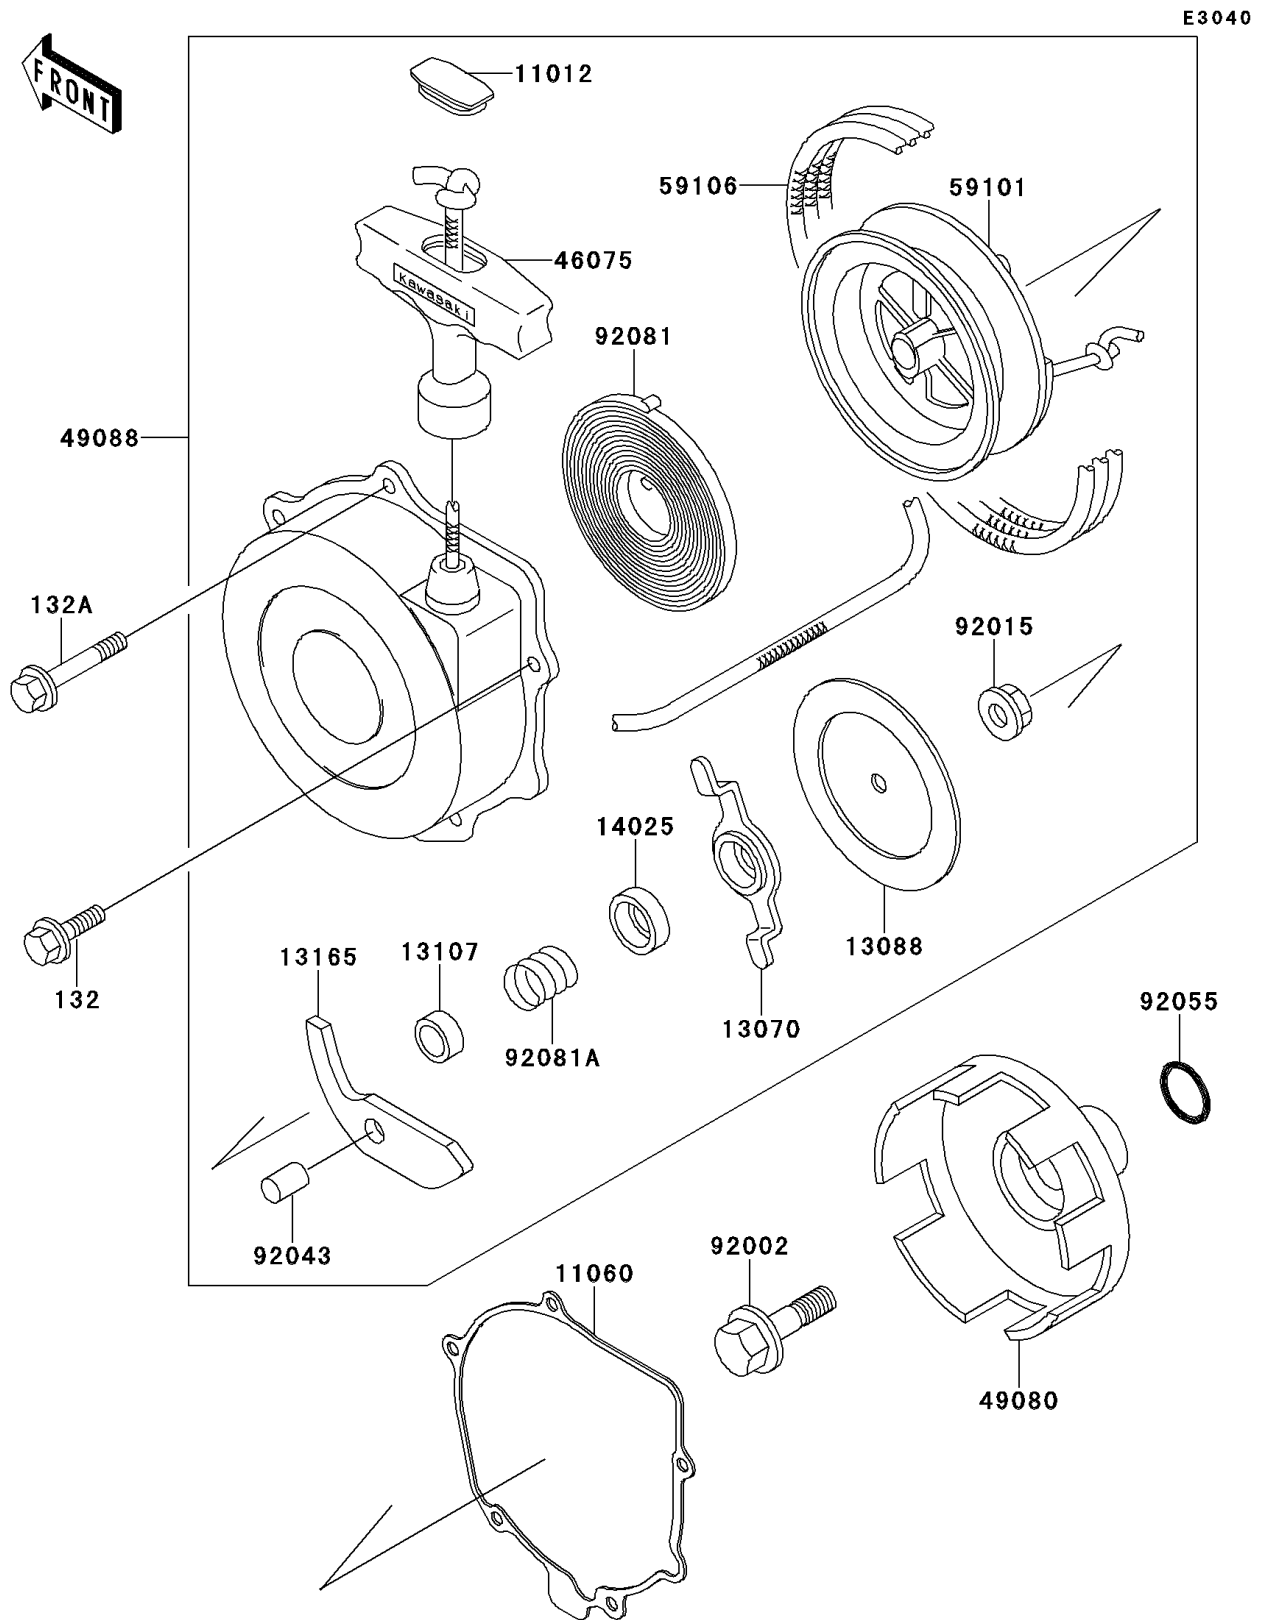

1997 Bayou 220

PARTS DIAGRAM

Recoil Starter

1997 Bayou 220

PARTS LIST

Recoil Starter

ITEM NAME

PART NUMBER

QUANTITY
