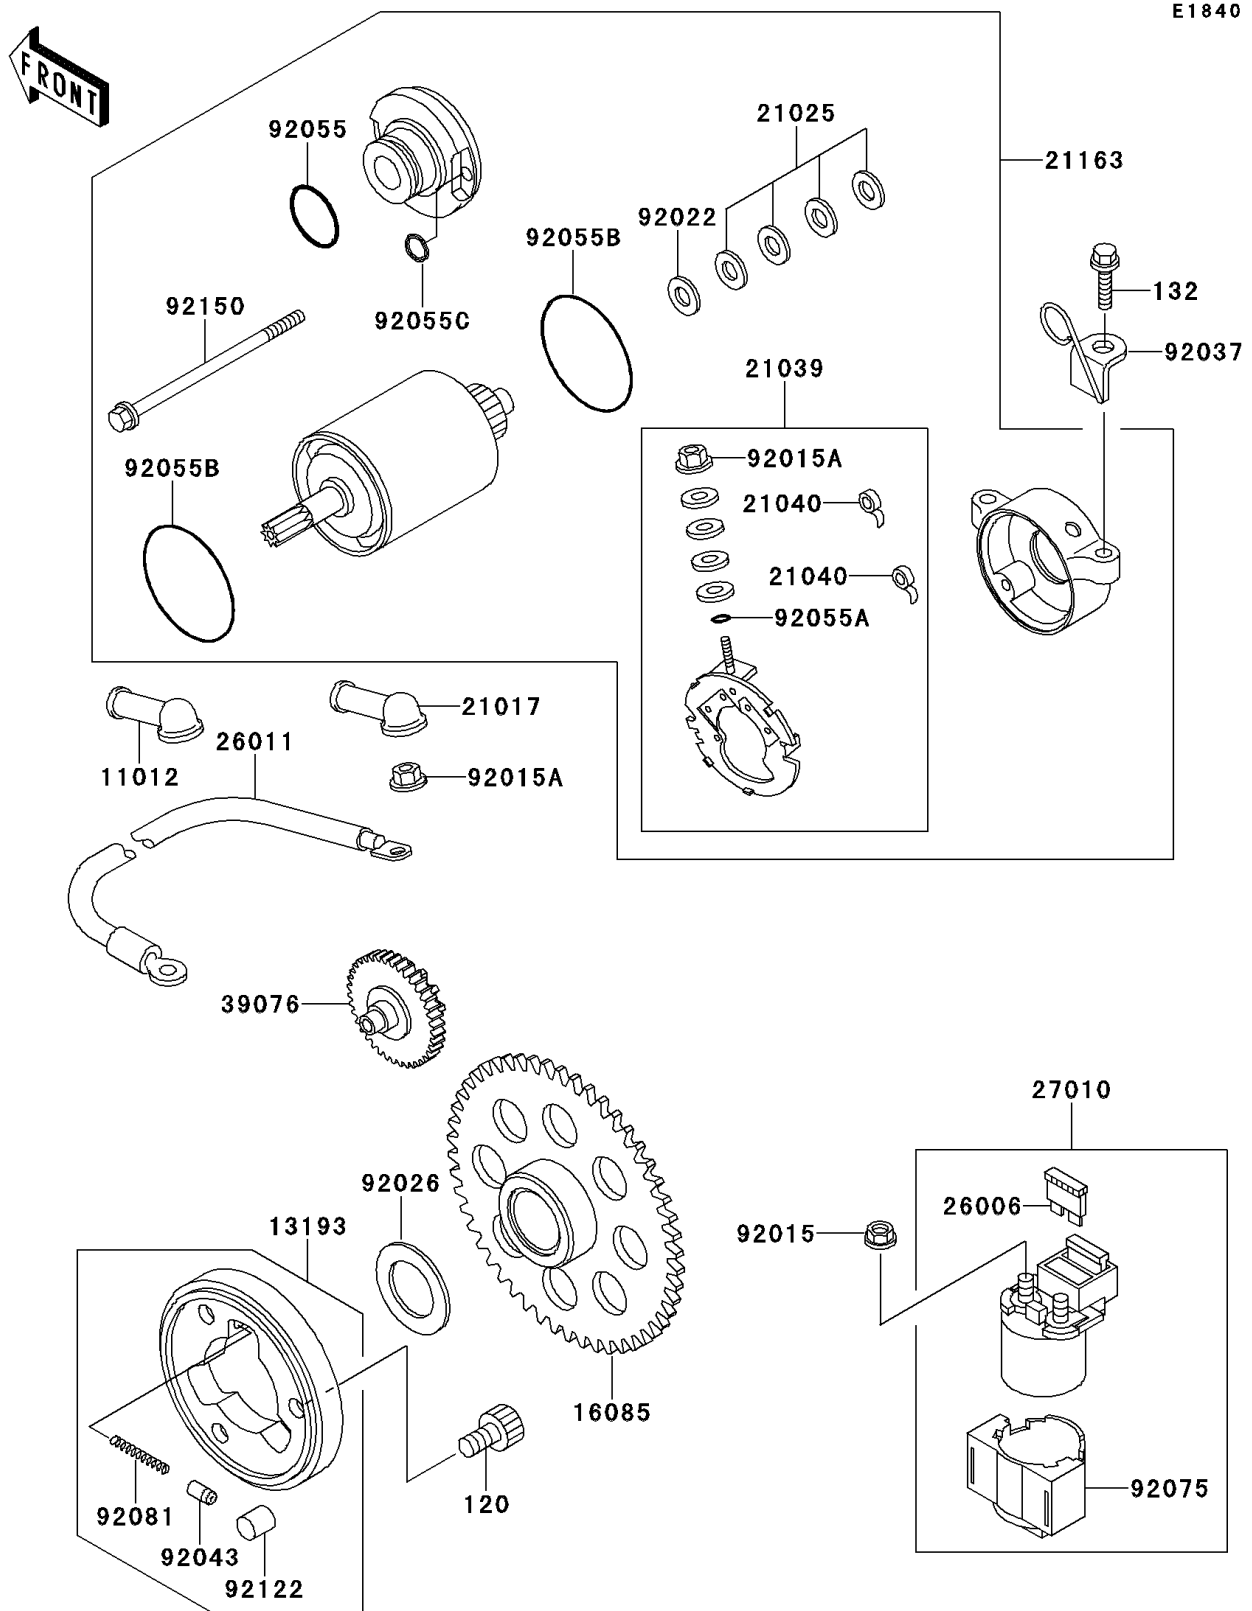

1999 Bayou 220

PARTS DIAGRAM

Starter Motor

1999 Bayou 220

PARTS LIST

Starter Motor

ITEM NAME

PART NUMBER

QUANTITY
