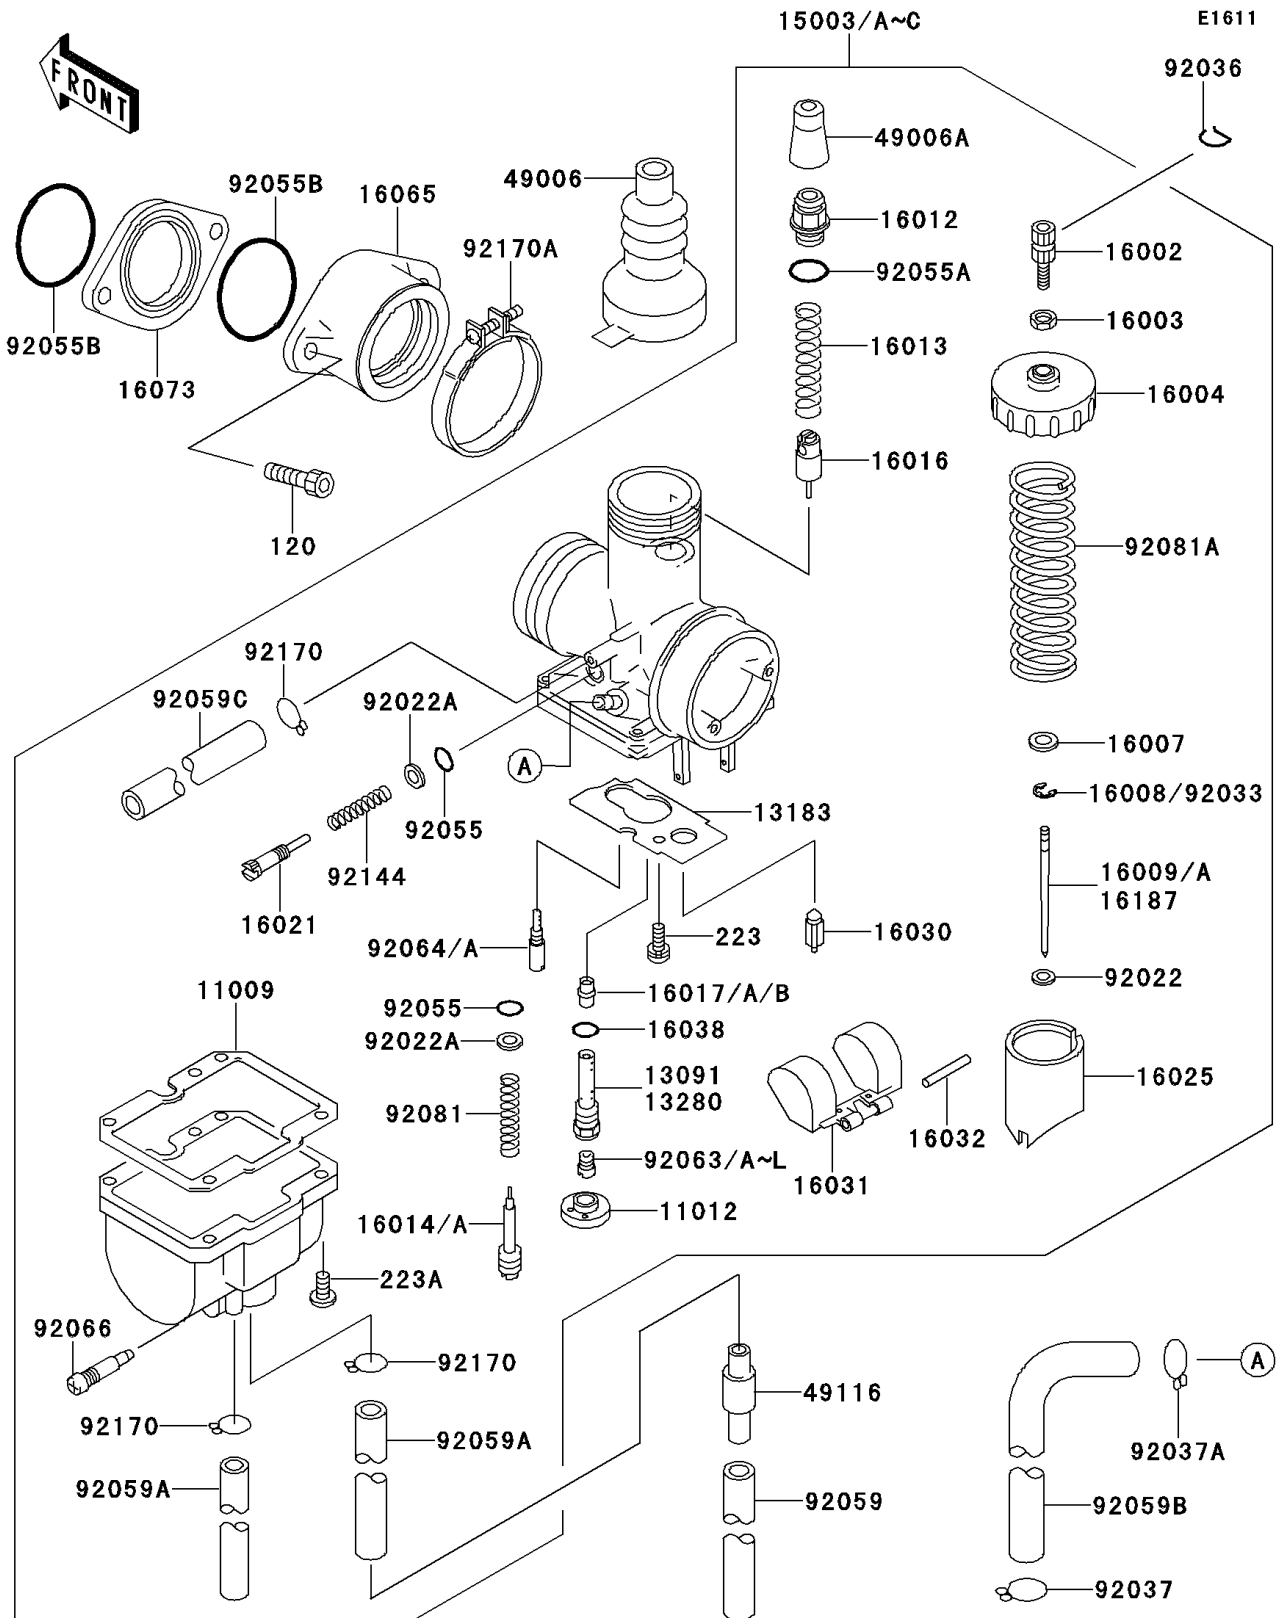

1998 Bayou 220

PARTS DIAGRAM

Carburetor