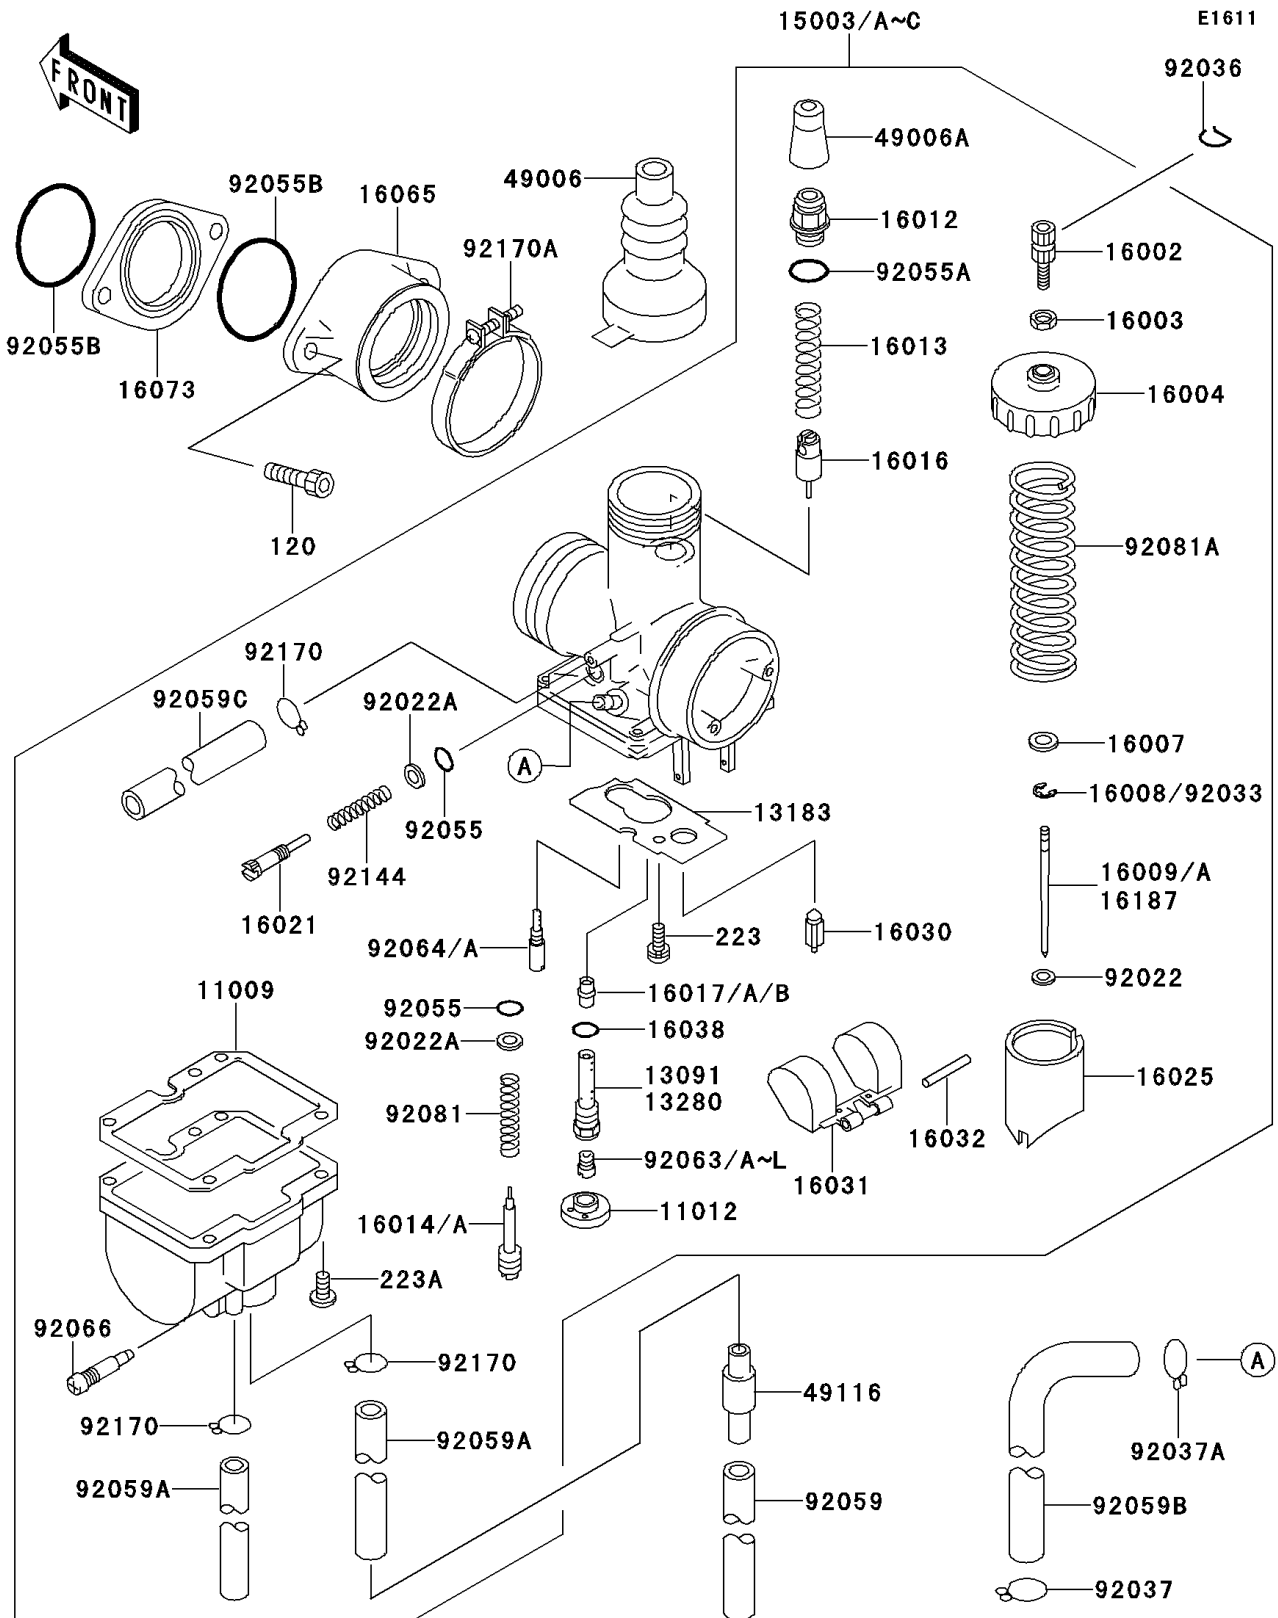

1997 Bayou 220

PARTS DIAGRAM

Carburetor

1997 Bayou 220

PARTS LIST

Carburetor

ITEM NAME	PART NUMBER	QUANTITY
GASKET,FLOAT CHAMBER (Ref # 11009)	11009-1676	1
CAP (Ref # 11012)	11012-1659	1
HOLDER,NEEDLE JET (Ref # 13091)	13091-1551	1
PLATE (Ref # 13183)	13183-1273	1
CARBURETOR-ASSY (Ref # 15003)	15003-1080	1
ADJUSTER-CABLE (Ref # 16002)	16002-011	1
NUT,ADJUST LOCK (Ref # 16003)	16003-006	1
CAP-CHAMBER,MIXING (Ref # 16004)	16004-1055	1
SEAT-SPRING,THROTTLE VALVE (Ref # 16007)	16007-1111	1
CLAMP,E-TYPE (Ref # 16008)	16008-010	1
NEEDLE-JET,5GN46-2 (Ref # 16009)	16009-1388	1
CAP-STARTER PLUNGER (Ref # 16012)	16012-1056	1
SPRING,STARTER PLUNGER (Ref # 16013)	16013-003	1
SCREW-PILOT AIR (Ref # 16014A)	16014-1056	1
PLUNGER,STARTER (Ref # 16016)	16016-1074	1
JET-NEEDLE,O-0 (Ref # 16017)	16017-1346	1
SCREW-THROTTLE STOP (Ref # 16021)	16021-1126	1
VALVE-THROTTLE,CA3.0 (Ref # 16025)	16025-1150	1
VALVE-FLOAT,#1.5 (Ref # 16030)	16030-1066	1
FLOAT (Ref # 16031)	16031-1055	1
PIN,FLOAT (Ref # 16032)	16032-003	1
GASKET,"O"RING (Ref # 16038)	16038-016	1
HOLDER-CARBURETOR (Ref # 16065)	16065-1157	1
INSULATOR (Ref # 16073)	16073-1053	1
BOOT (Ref # 49006)	49006-1230	1
BOOT,STARTER PLUNGER (Ref # 49006A)	49006-1235	1
VALVE-ASSY (Ref # 49116)	49116-1126	1
WASHER,THROTTLE VALVE (Ref # 92022)	92022-1024	1
WASHER,ADJUST SCREW (Ref # 92022A)	92022-1187	2