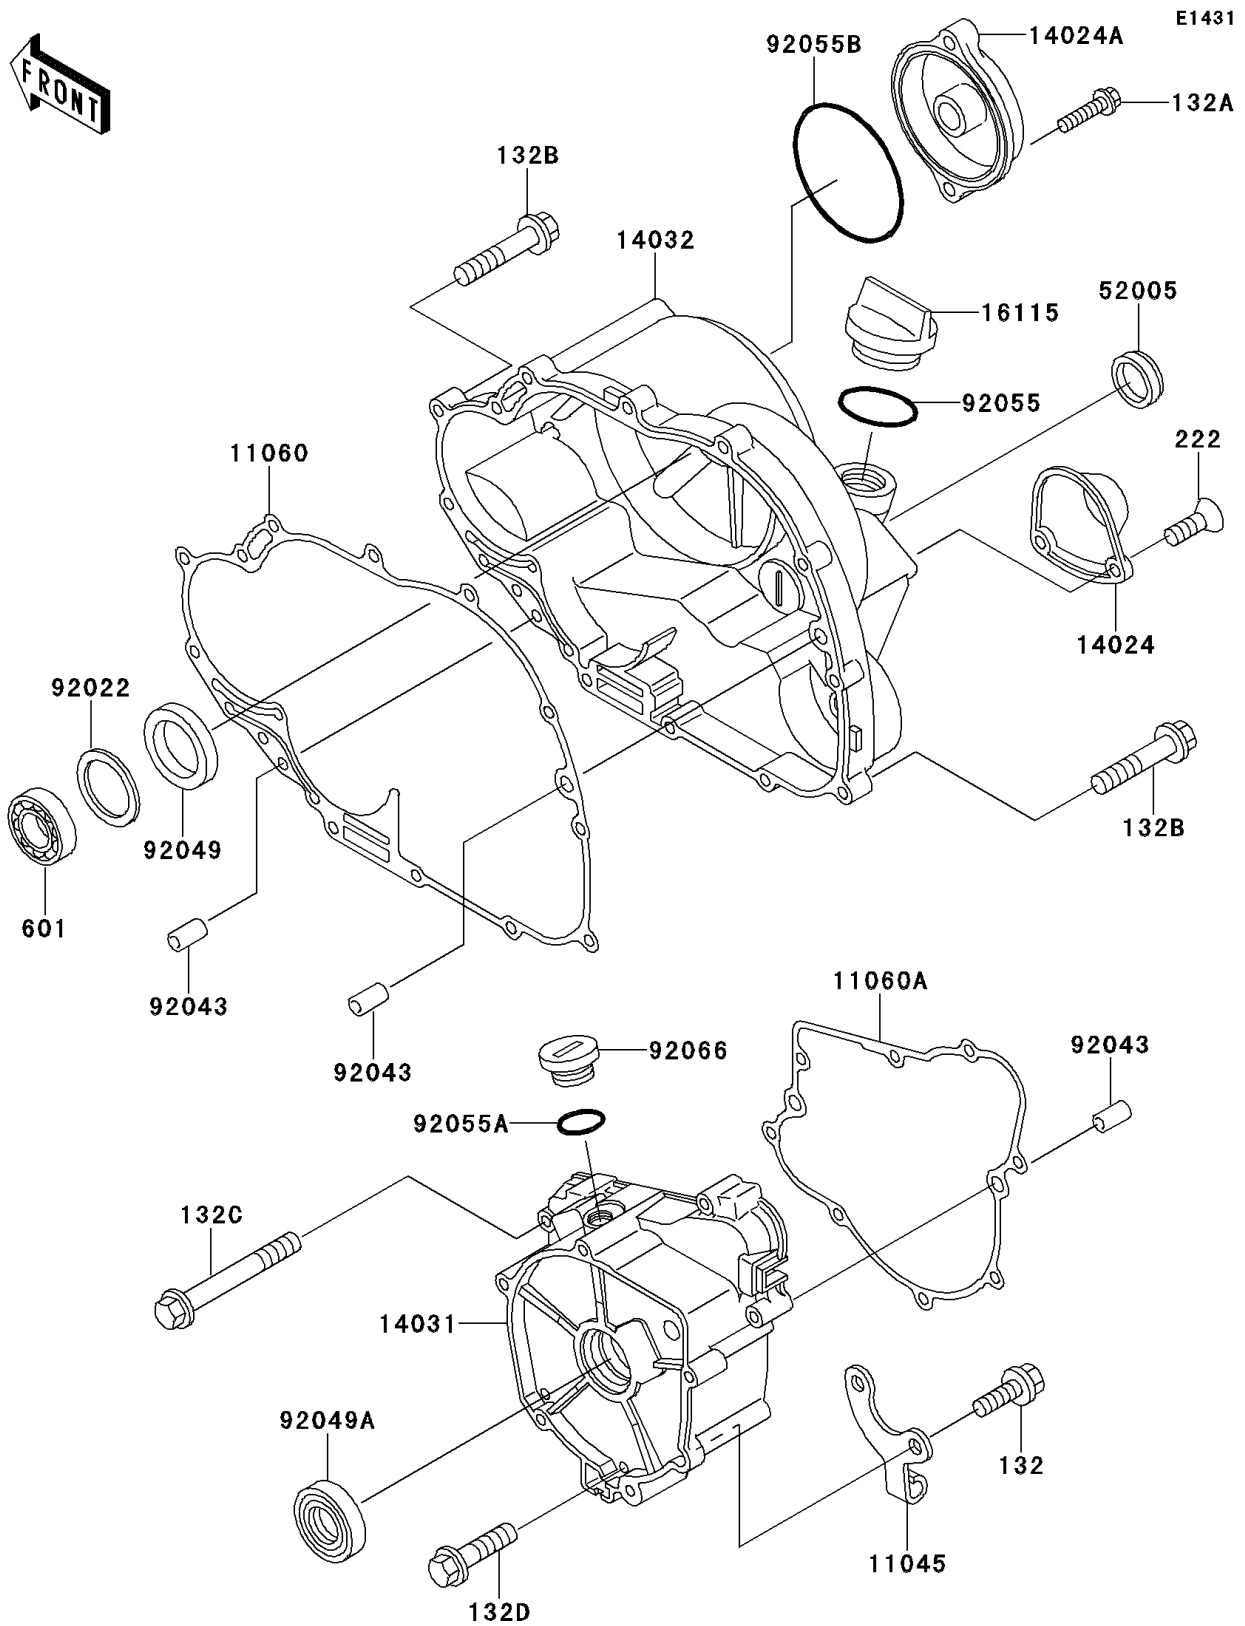

1998 Bayou 220

PARTS DIAGRAM

Engine Cover(s)

Kawasaki

Let the Good Times Roll®

1998 Bayou 220

PARTS LIST

Engine Cover(s)

ITEM NAME

PART NUMBER

QUANTITY
