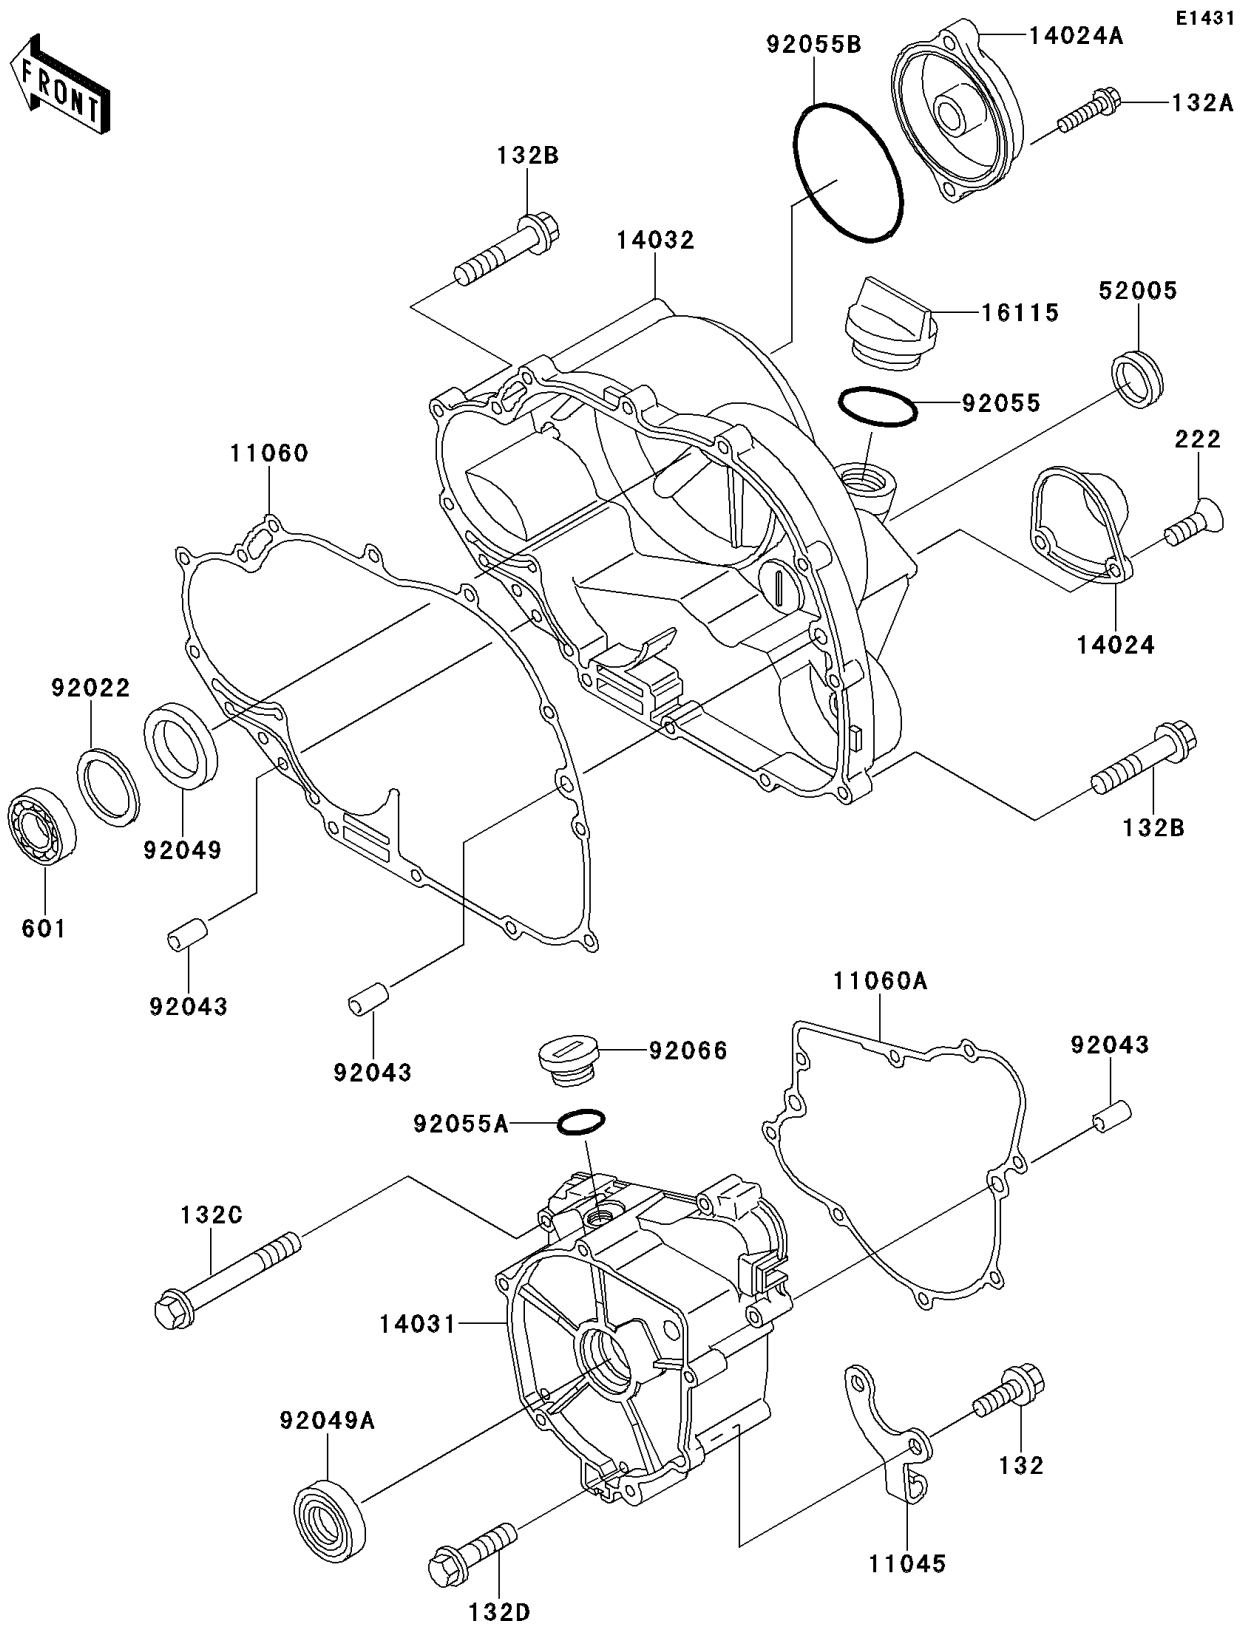

1997 Bayou 220

PARTS DIAGRAM

Engine Cover(s)

Kawasaki

Let the Good Times Roll®

1997 Bayou 220

PARTS LIST

Engine Cover(s)

ITEM NAME	PART NUMBER	QUANTITY
BOLT-FLANGED-SMALL (Ref # 132)	132J0614	2
BOLT-FLANGED-SMALL (Ref # 132A)	132J0625	2
BOLT-FLANGED-SMALL (Ref # 132B)	132J0630	13
BOLT-FLANGED-SMALL (Ref # 132C)	132J0635	4
BOLT-FLANGED-SMALL (Ref # 132D)	132J0670	3
SCREW-CSK-RD-CROS (Ref # 222)	222C0512	2
BEARING-BALL,#6002 (Ref # 601)	601A6002	1
BRACKET (Ref # 11045)	11045-1828	1
GASKET,CLUTCH COVER (Ref # 11060)	11060-1648	1
GASKET,GENERATOR (Ref # 11060A)	11060-1649	1
COVER (Ref # 14024)	14024-1486	1
COVER,OIL FILTER (Ref # 14024A)	14024-1488	1
COVER-GENERATOR (Ref # 14031)	14031-1338	1
COVER-CLUTCH (Ref # 14032)	14032-1451	1
CAP-OIL FILLER (Ref # 16115)	16115-1009	1
GAUGE,OIL LEVEL (Ref # 52005)	52005-1009	1
WASHER,21X31.5X1.0 (Ref # 92022)	92022-1624	1
PIN,6.2X8X14 (Ref # 92043)	92043-1263	4
SEAL-OIL (Ref # 92049)	92049-1293	1
SEAL-OIL,TC25356 (Ref # 92049A)	92049-1317	1
RING-O,31.7X2.4 (Ref # 92055)	92055-049	1
RING-O (Ref # 92055A)	92055-1146	1
RING-O,63.6X2.4 (Ref # 92055B)	92055-1433	1
PLUG,COVER (Ref # 92066)	92066-1163	1