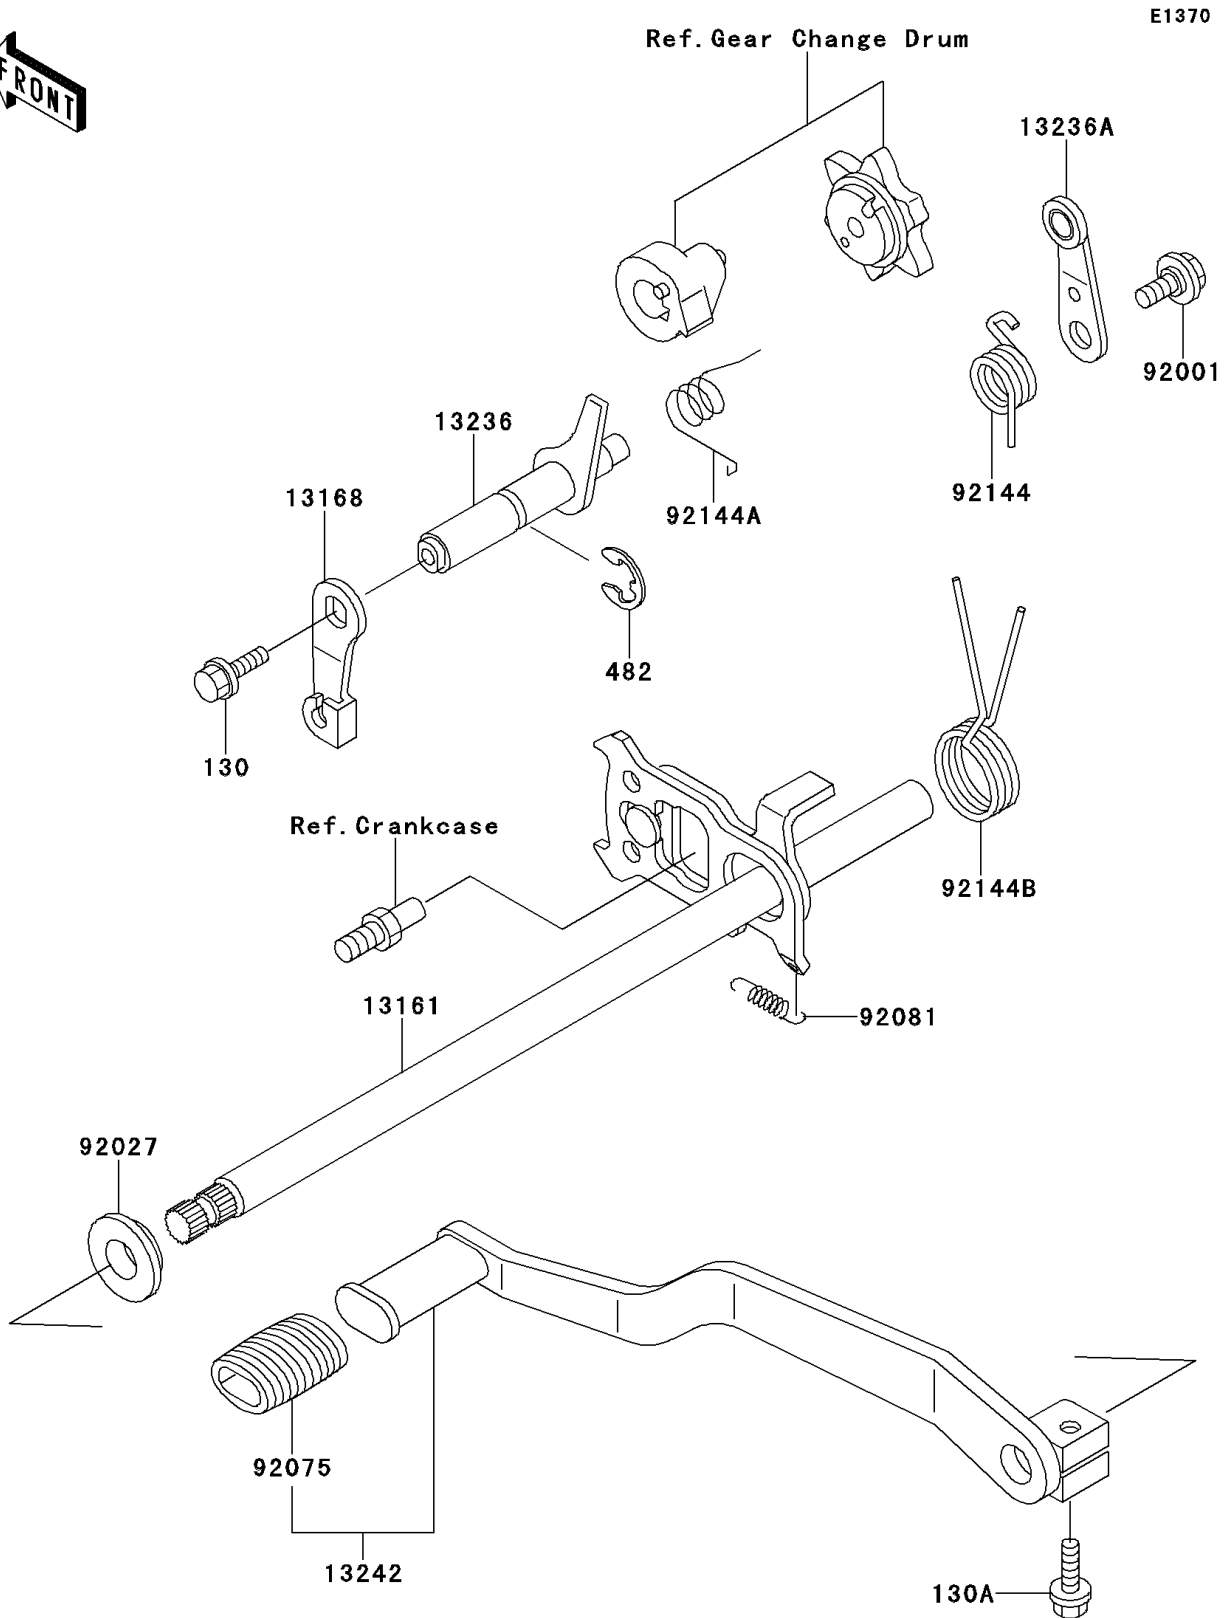

1999 Bayou 220

PARTS DIAGRAM

Gear Change Mechanism

1999 Bayou 220

PARTS LIST

Gear Change Mechanism

ITEM NAME

PART NUMBER

QUANTITY
