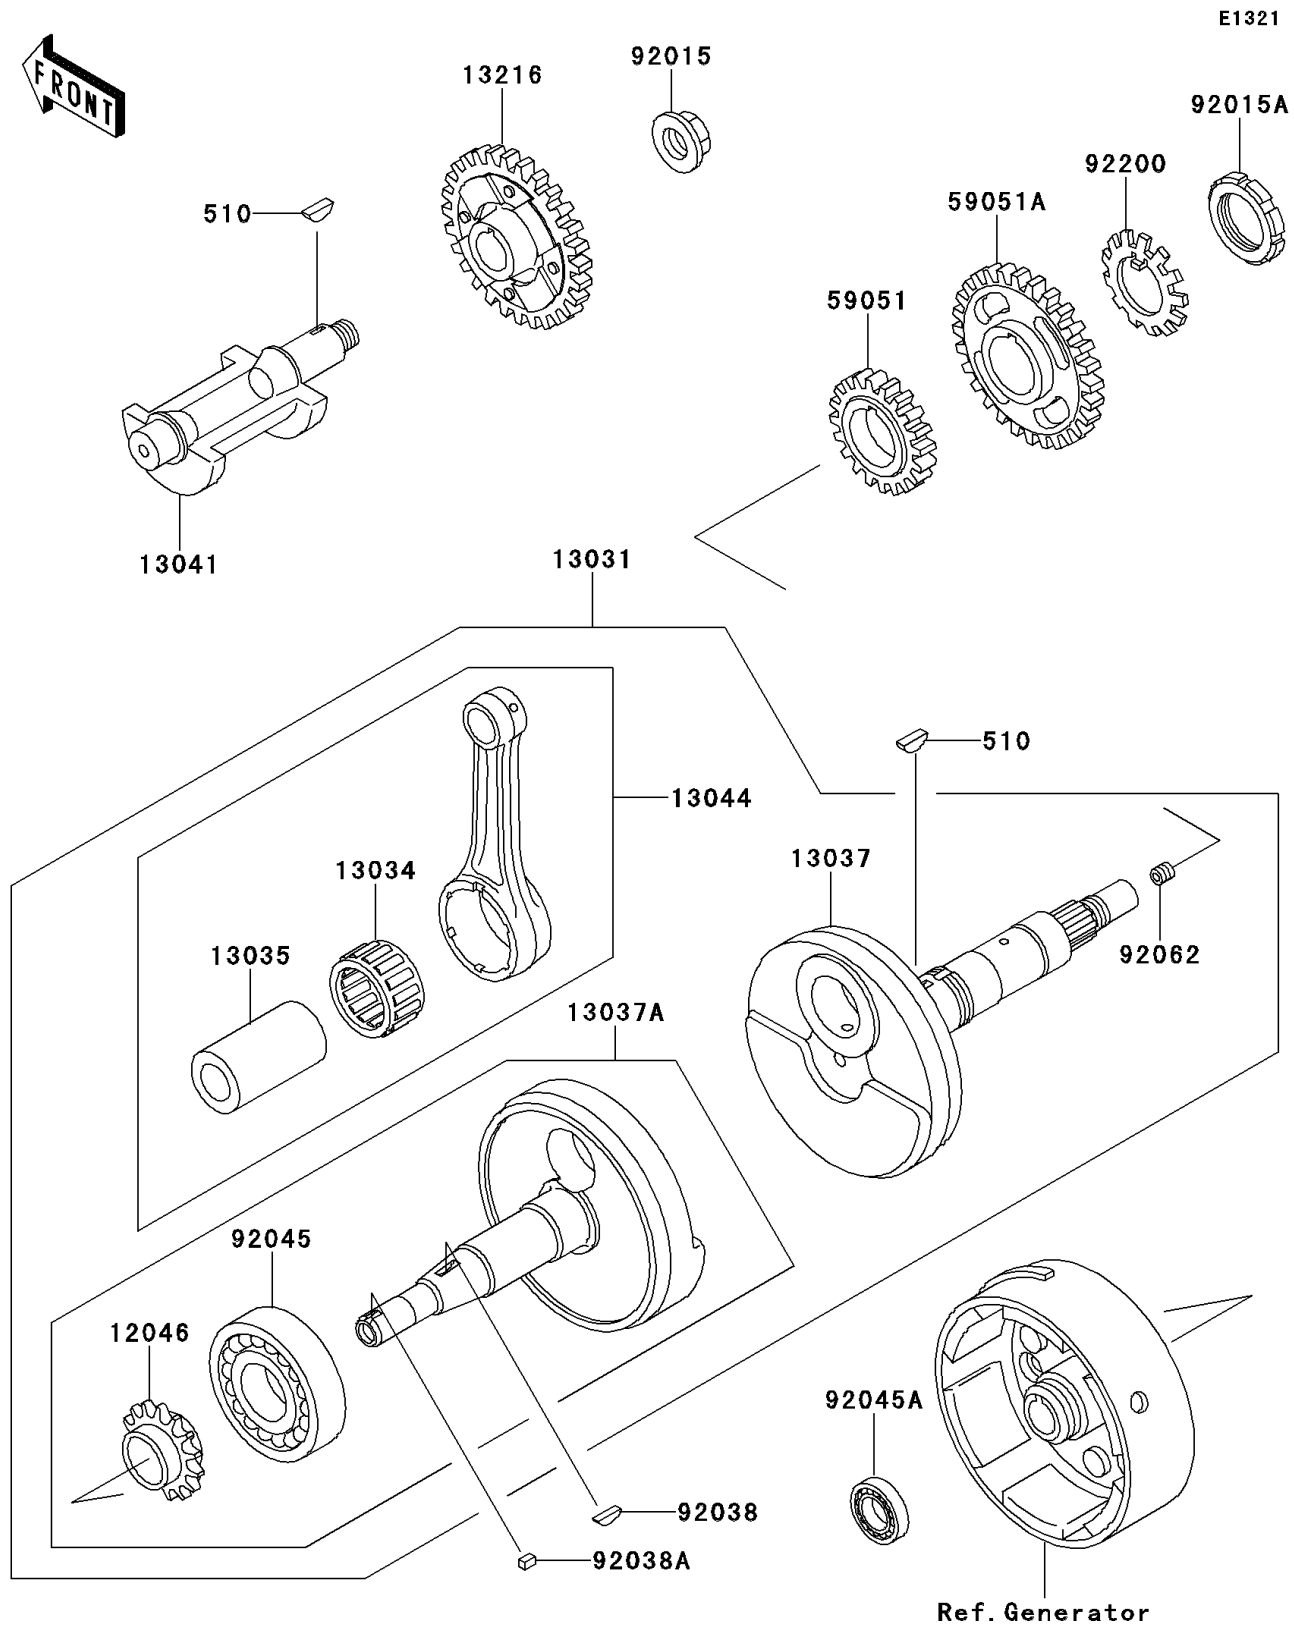

1999 Bayou 220

PARTS DIAGRAM

Crankshaft

1999 Bayou 220

PARTS LIST

Crankshaft

ITEM NAME

PART NUMBER

QUANTITY
