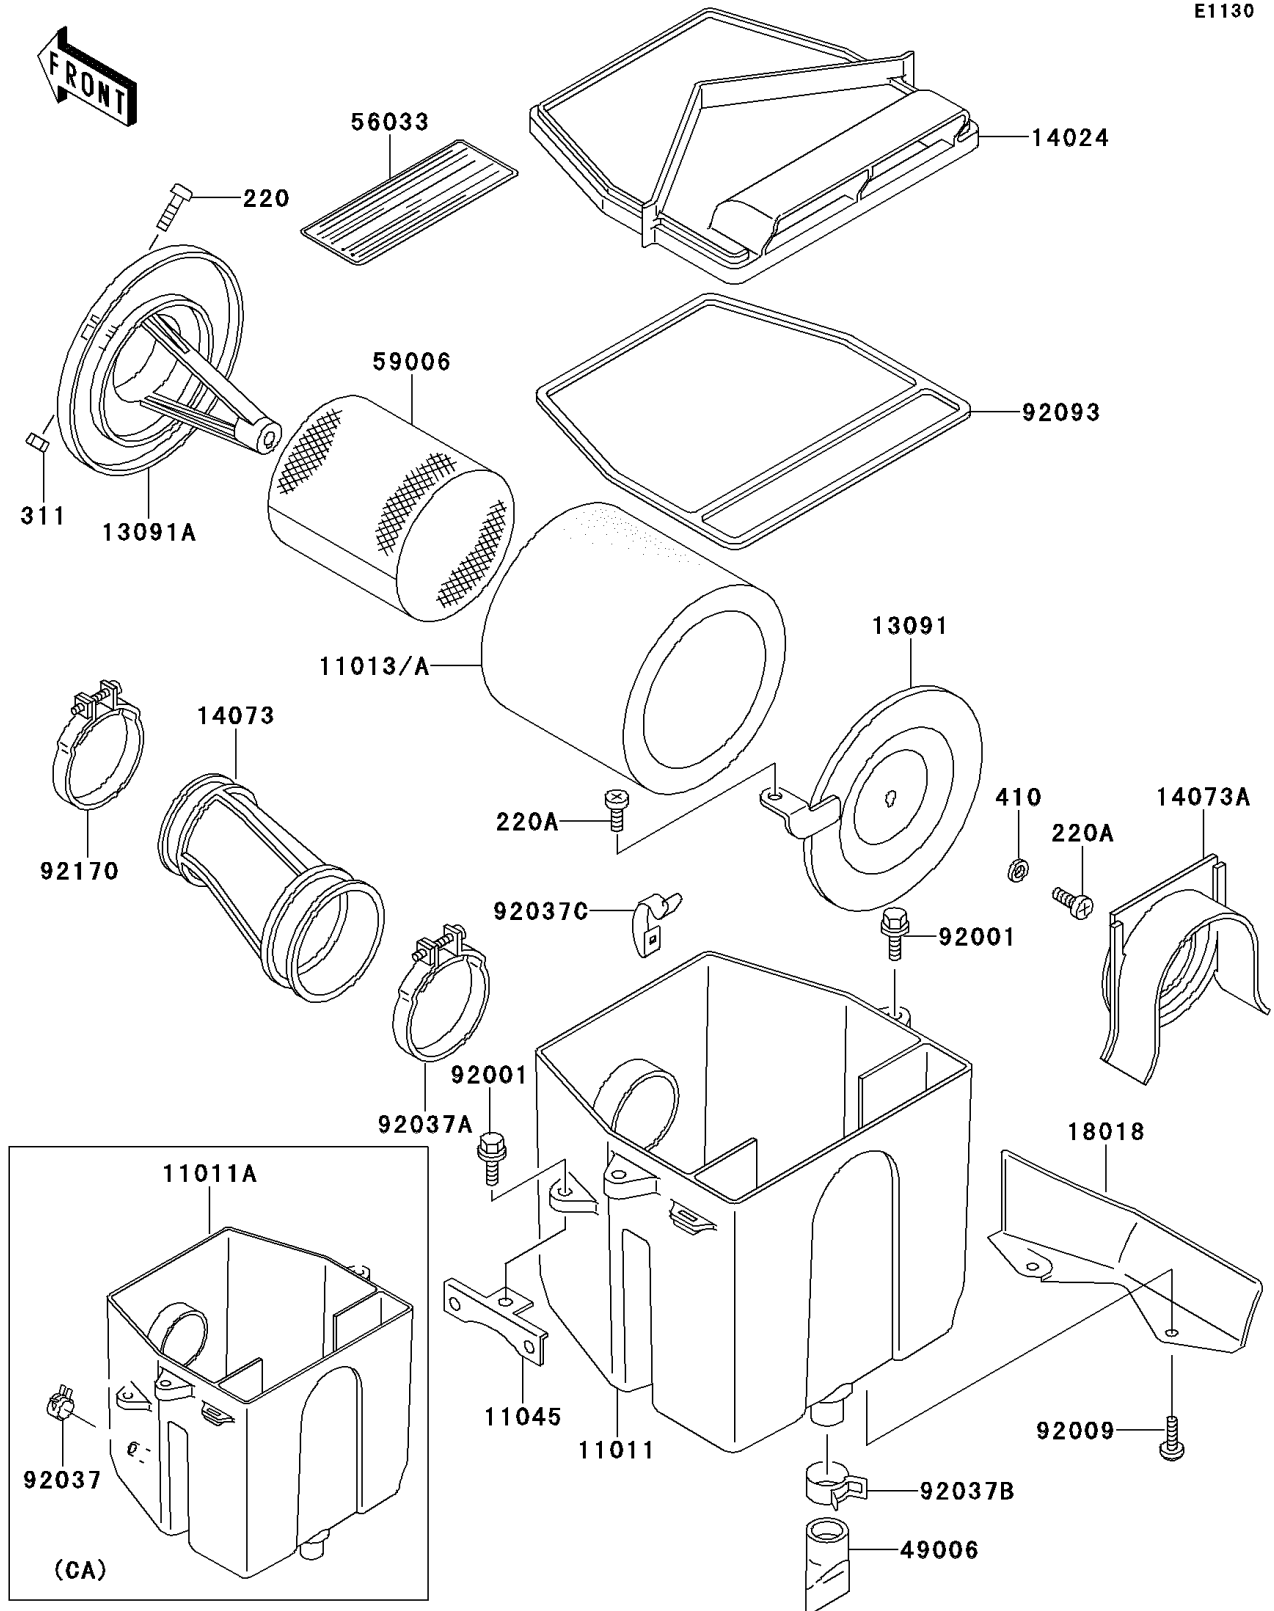

1997 Bayou 220

PARTS DIAGRAM

Air Cleaner

E1130

1997 Bayou 220

PARTS LIST

Air Cleaner

ITEM NAME	PART NUMBER	QUANTITY
SCREW-PAN-CROS (Ref # 220)	220B0516	1
SCREW-PAN-CROS,6X14 (Ref # 220A)	220B0614	2
NUT-HEX (Ref # 311)	311B0500	1
WASHER-PLAIN-SMALL,6MM (Ref # 410)	410B0600	1
CASE-AIR FILTER (Ref # 11011)	11011-1260	1
ELEMENT-AIR FILTER (Ref # 11013)	11013-1158	1
BRACKET,REGULATOR (Ref # 11045)	11045-1786	1
HOLDER,ELEMENT (Ref # 13091)	13091-1488	1
HOLDER,ELEMENT (Ref # 13091A)	13091-1510	1
COVER,AIR FILTER (Ref # 14024)	14024-1489	1
DUCT,CARBURETOR (Ref # 14073)	14073-1312	1
DUCT,AIR FILTER (Ref # 14073A)	14073-1313	1
PLATE-HEAT GUARD (Ref # 18018)	18018-1077	1
BOOT (Ref # 49006)	49006-1199	2
LABEL-MANUAL,MAINTENANCE (Ref # 56033)	56033-1079	1
ARRESTER-FLAME (Ref # 59006)	59006-1052	1
BOLT,6X20 (Ref # 92001)	92001-1460	3
SCREW,TAPPING,5X10 (Ref # 92009)	92009-1332	2
CLAMP,57MM,BLACK (Ref # 92037A)	92037-1452	1
CLAMP (Ref # 92037B)	92037-1460	2
CLAMP,AIR FILTER (Ref # 92037C)	92037-1783	4
SEAL,AIR FILTER (Ref # 92093)	92093-1241	1
CLAMP (Ref # 92170)	92170-1006	1