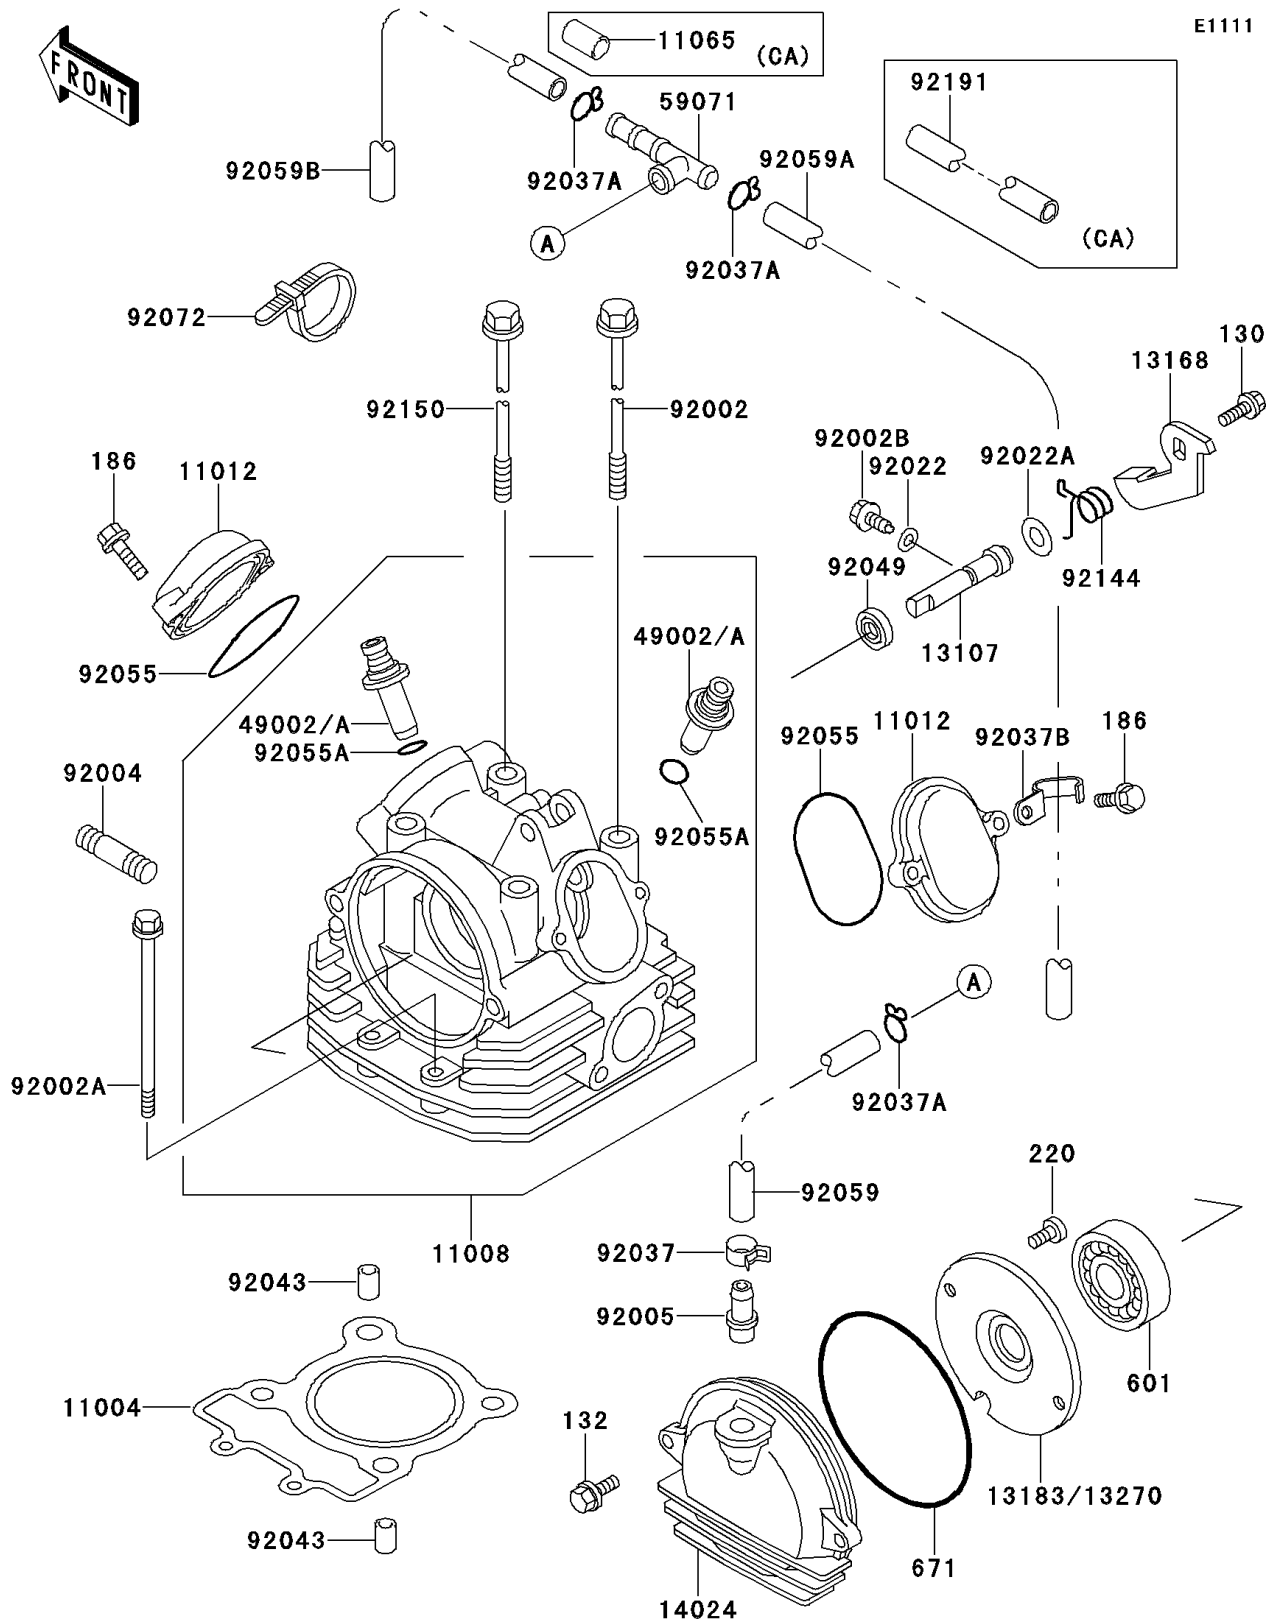

1999 Bayou 220

PARTS DIAGRAM

Cylinder Head

1999 Bayou 220

PARTS LIST

Cylinder Head

ITEM NAME

PART NUMBER

QUANTITY
